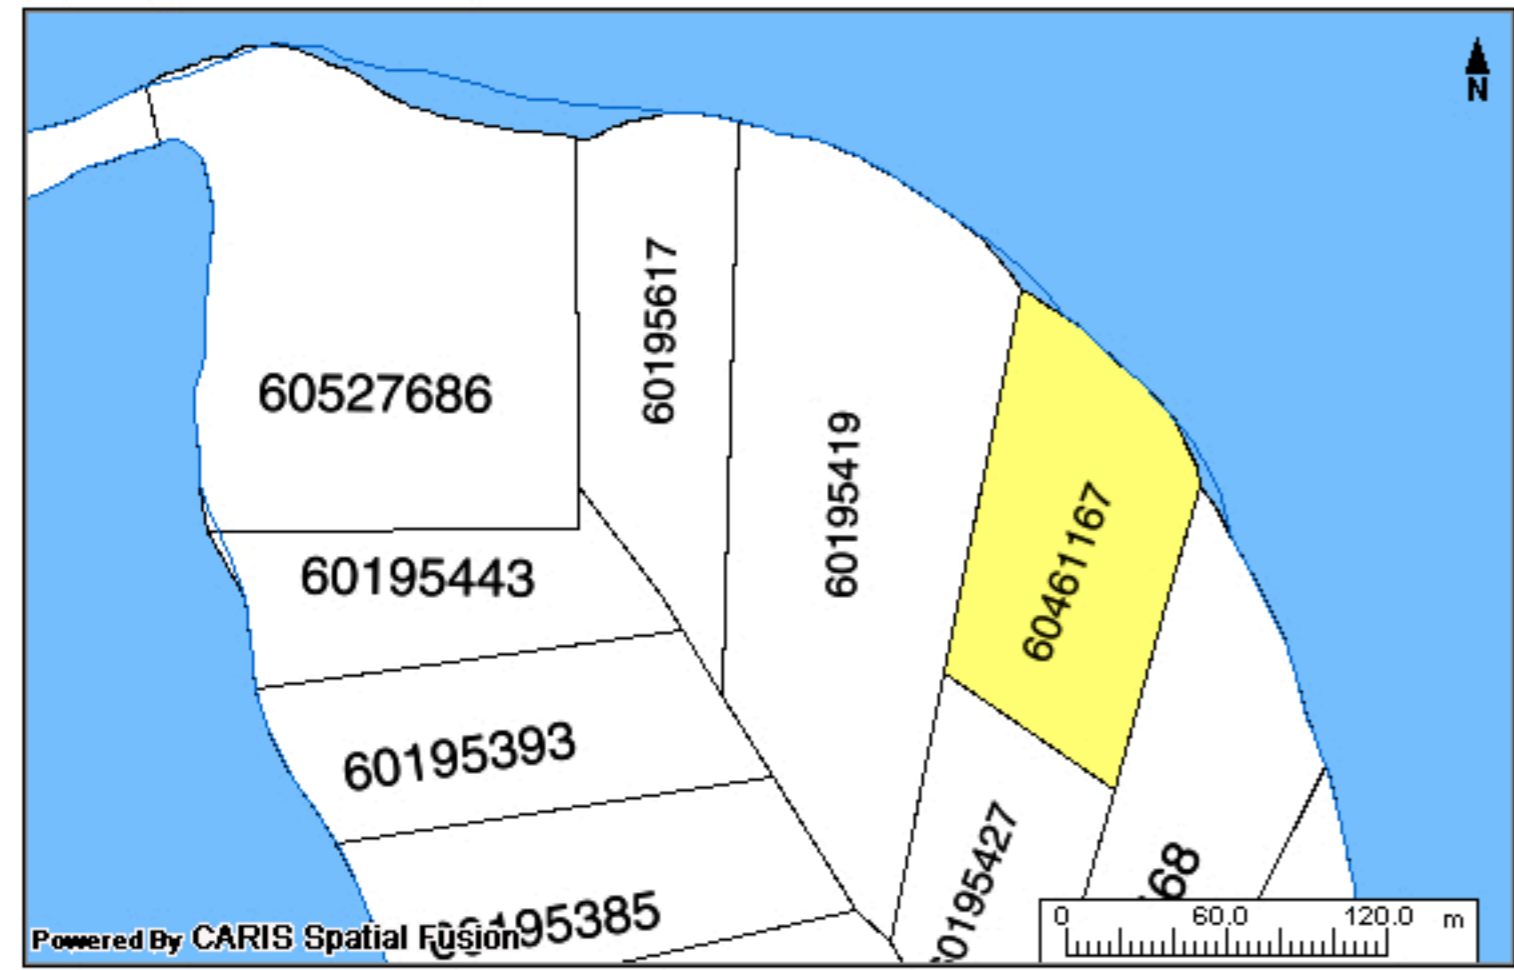

80 Peninsula Road, Feltzen South

MLS# 60461167

PROPERTY Online

NOVA SCOTIA
Service Nova Scotia and Municipal Relations

Property Online Map

PID: 60461167 Address: 80 PENINSULA ROAD AAN: 08218897
County: LUNENBURG COUNTY FELTZEN SOUTH Value: \$383,200 (2012 RESIDENTIAL TAXABLE)
LR Status: NOT LAND REGISTRATION

The Provincial mapping is a graphical representation of property boundaries which approximate the size, configuration and location of parcels. Care has been taken to ensure the best possible quality, however, this map is not a land survey and is not intended to be used for legal descriptions or to calculate exact dimensions or area. The Provincial mapping is not conclusive as to the location, boundaries or extent of a parcel [Land Registration Act subsection 21(2)]. THIS IS NOT AN OFFICIAL RECORD.