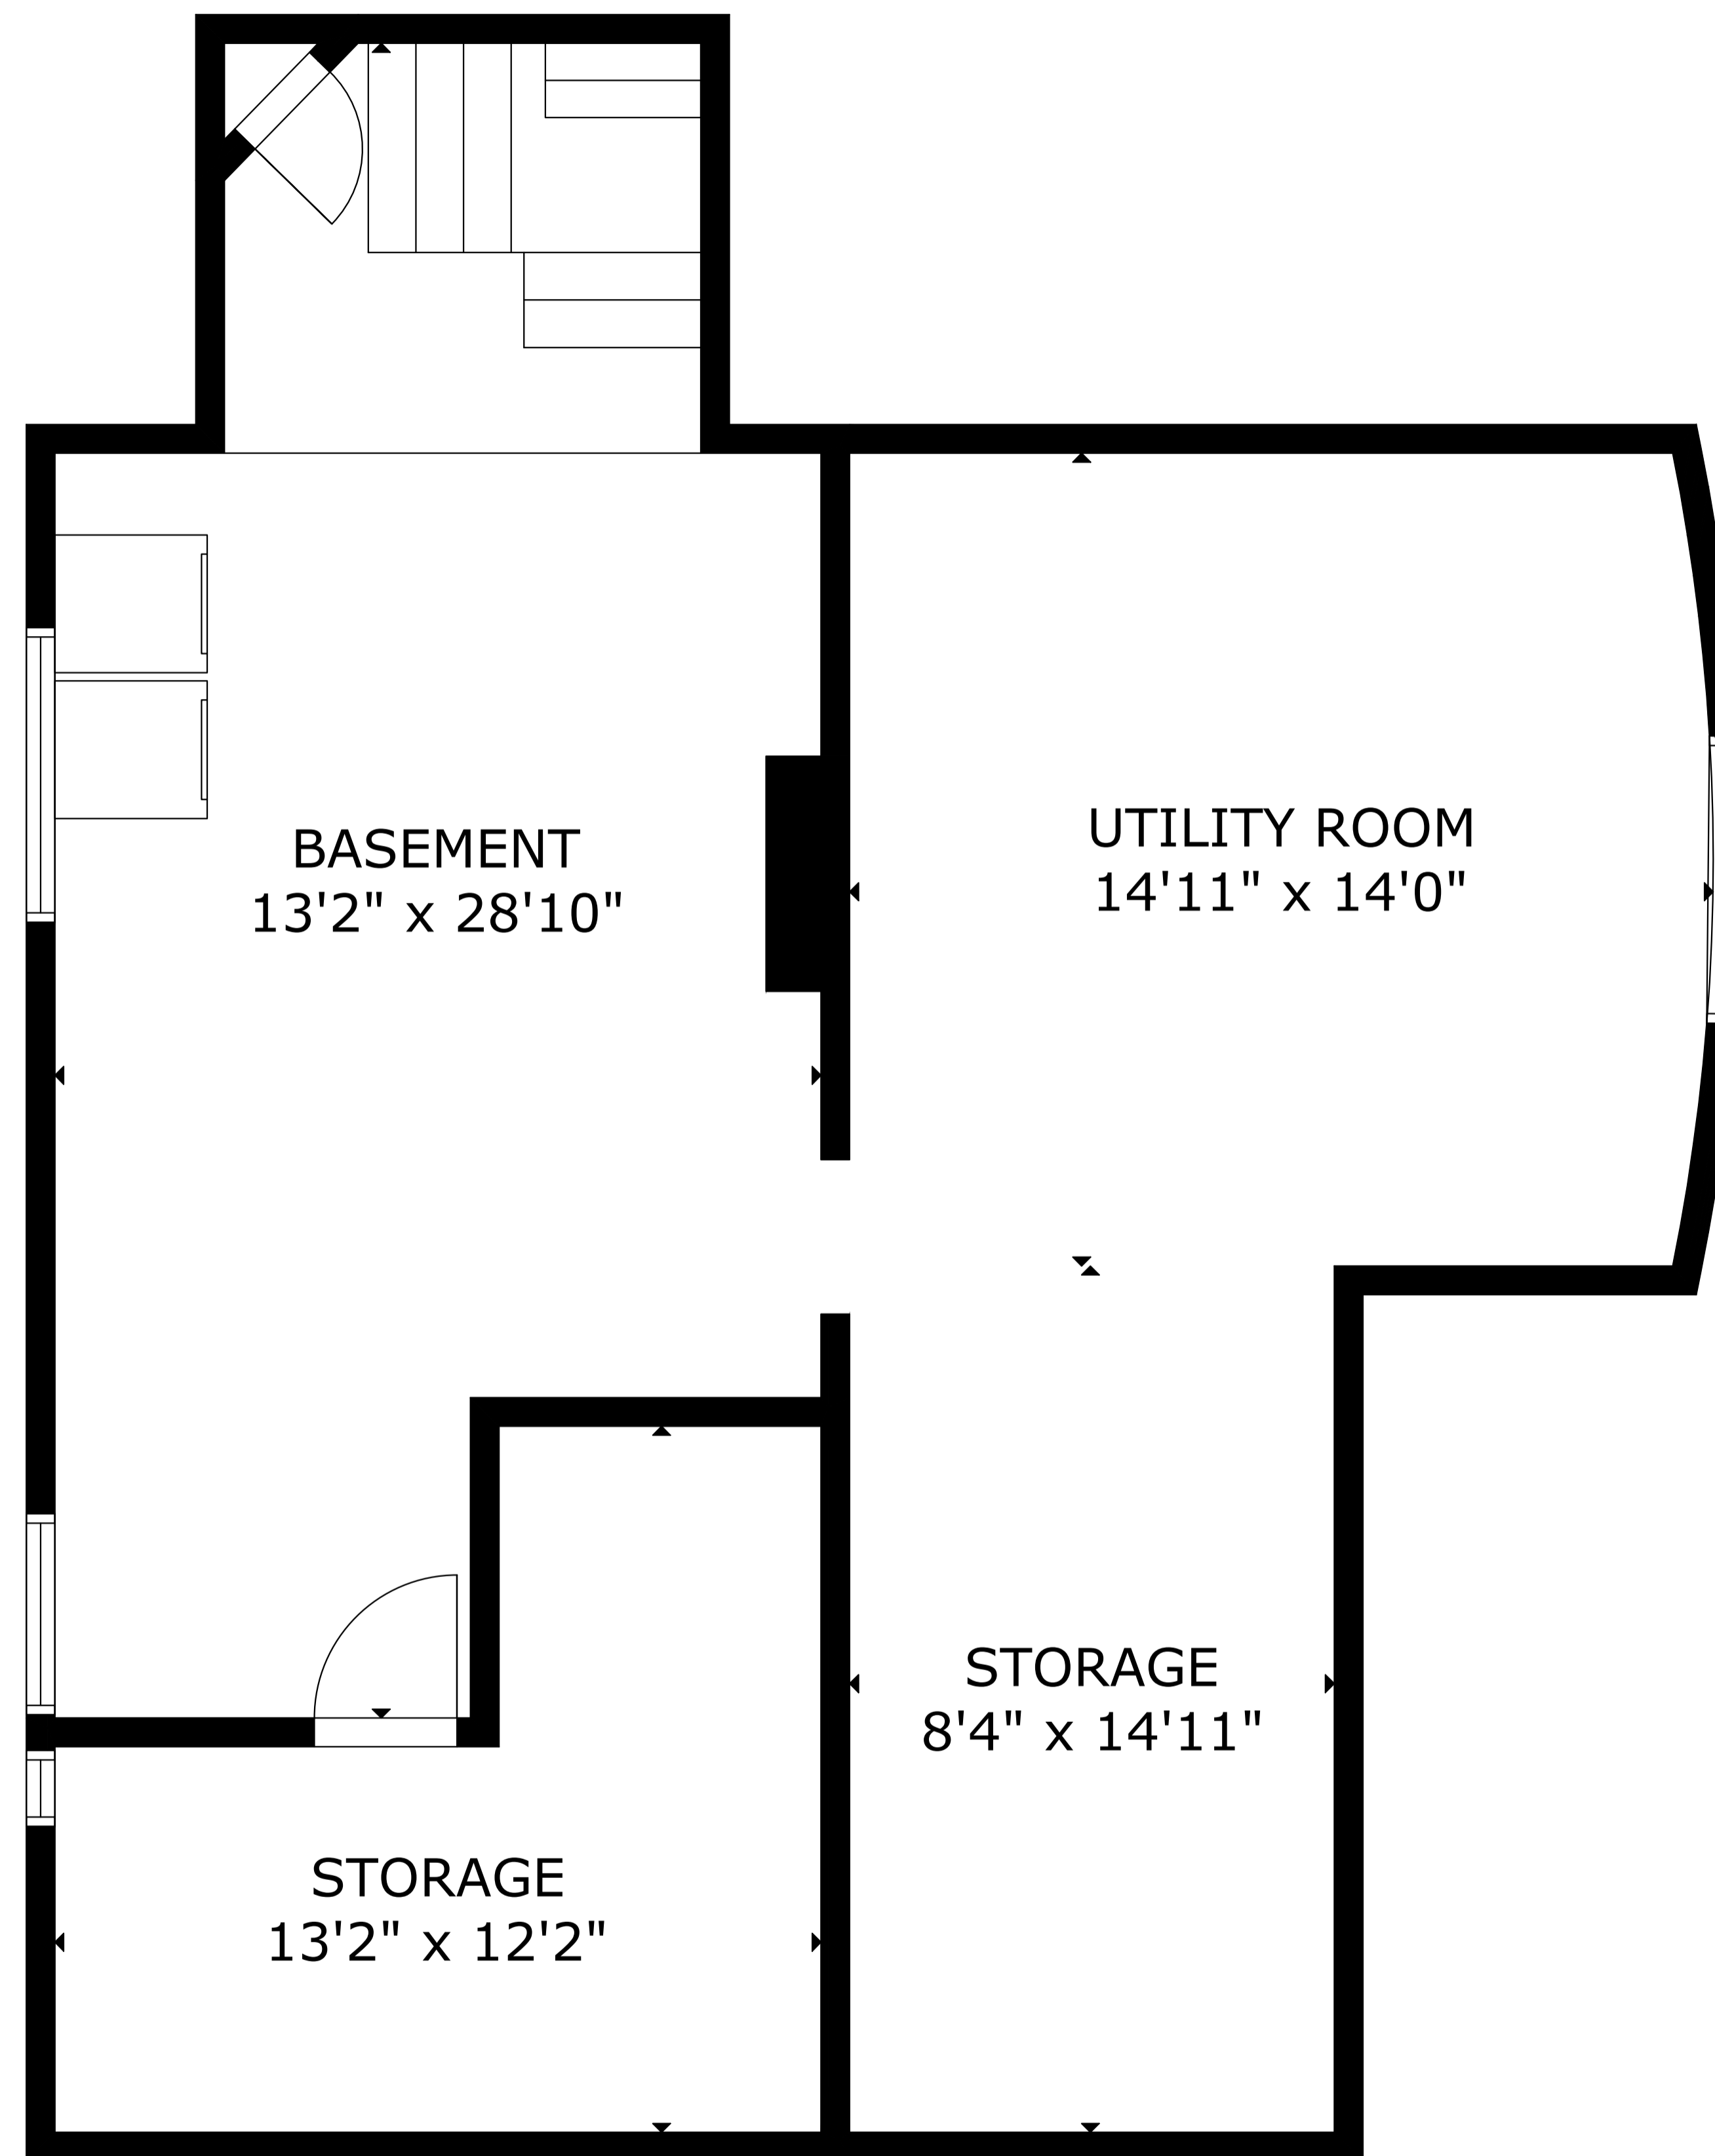

46 Fox St, Lunenburg NS B0J 2C0, CA

GROSS INTERNAL AREA
TOTAL: 3,621 sq.ft
FLOOR 1: 784 sq.ft, FLOOR 2: 1,171 sq.ft
FLOOR 3: 889 sq.ft, FLOOR 4: 777 sq.ft
EXCLUDED AREAS: BALCONY: 69 sq.ft, GARAGE: 208 sq.ft
PATIO: 229 sq.ft, PORCH: 57 sq.ft
SIZE AND DIMENSIONS ARE APPROXIMATE, ACTUAL MAY VARY