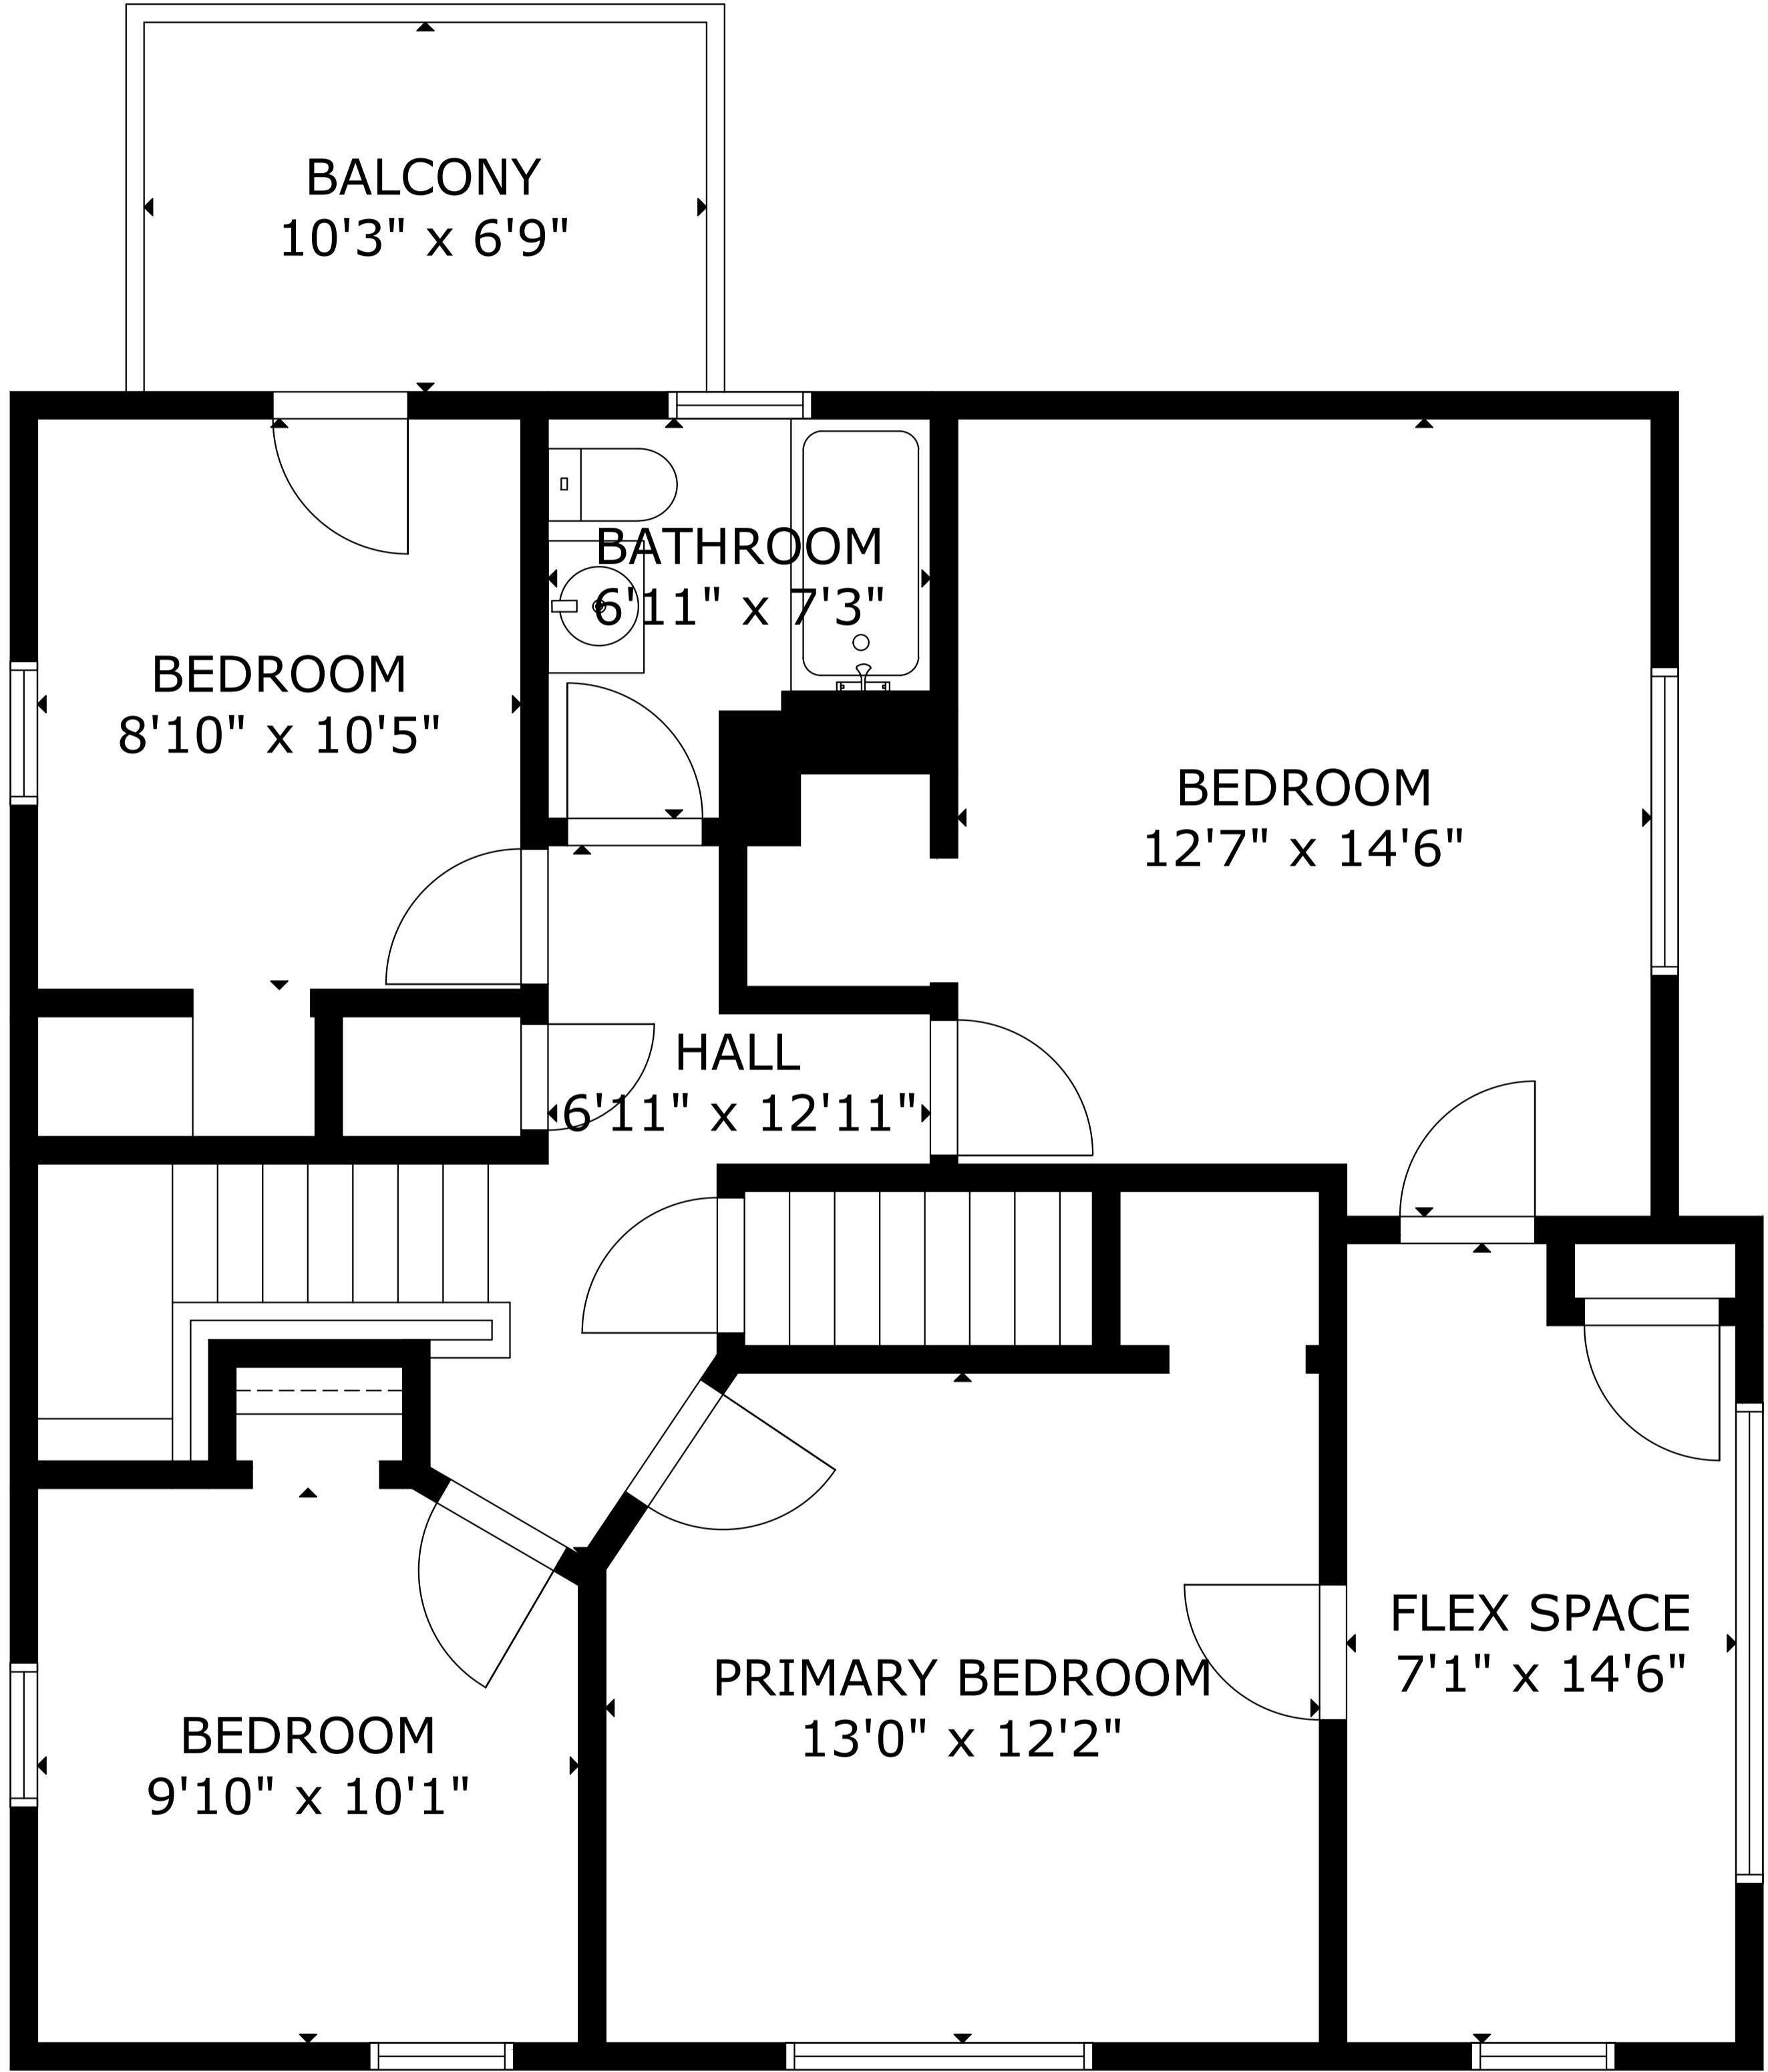

46 Fox St, Lunenburg NS B0J 2C0, CA

GROSS INTERNAL AREA
 TOTAL: 3,621 sq.ft
 FLOOR 1: 784 sq.ft, FLOOR 2: 1,171 sq.ft
 FLOOR 3: 889 sq.ft, FLOOR 4: 777 sq.ft
 EXCLUDED AREAS: BALCONY: 69 sq.ft, GARAGE: 208 sq.ft
 PATIO: 229 sq.ft, PORCH: 57 sq.ft
 SIZE AND DIMENSIONS ARE APPROXIMATE, ACTUAL MAY VARY