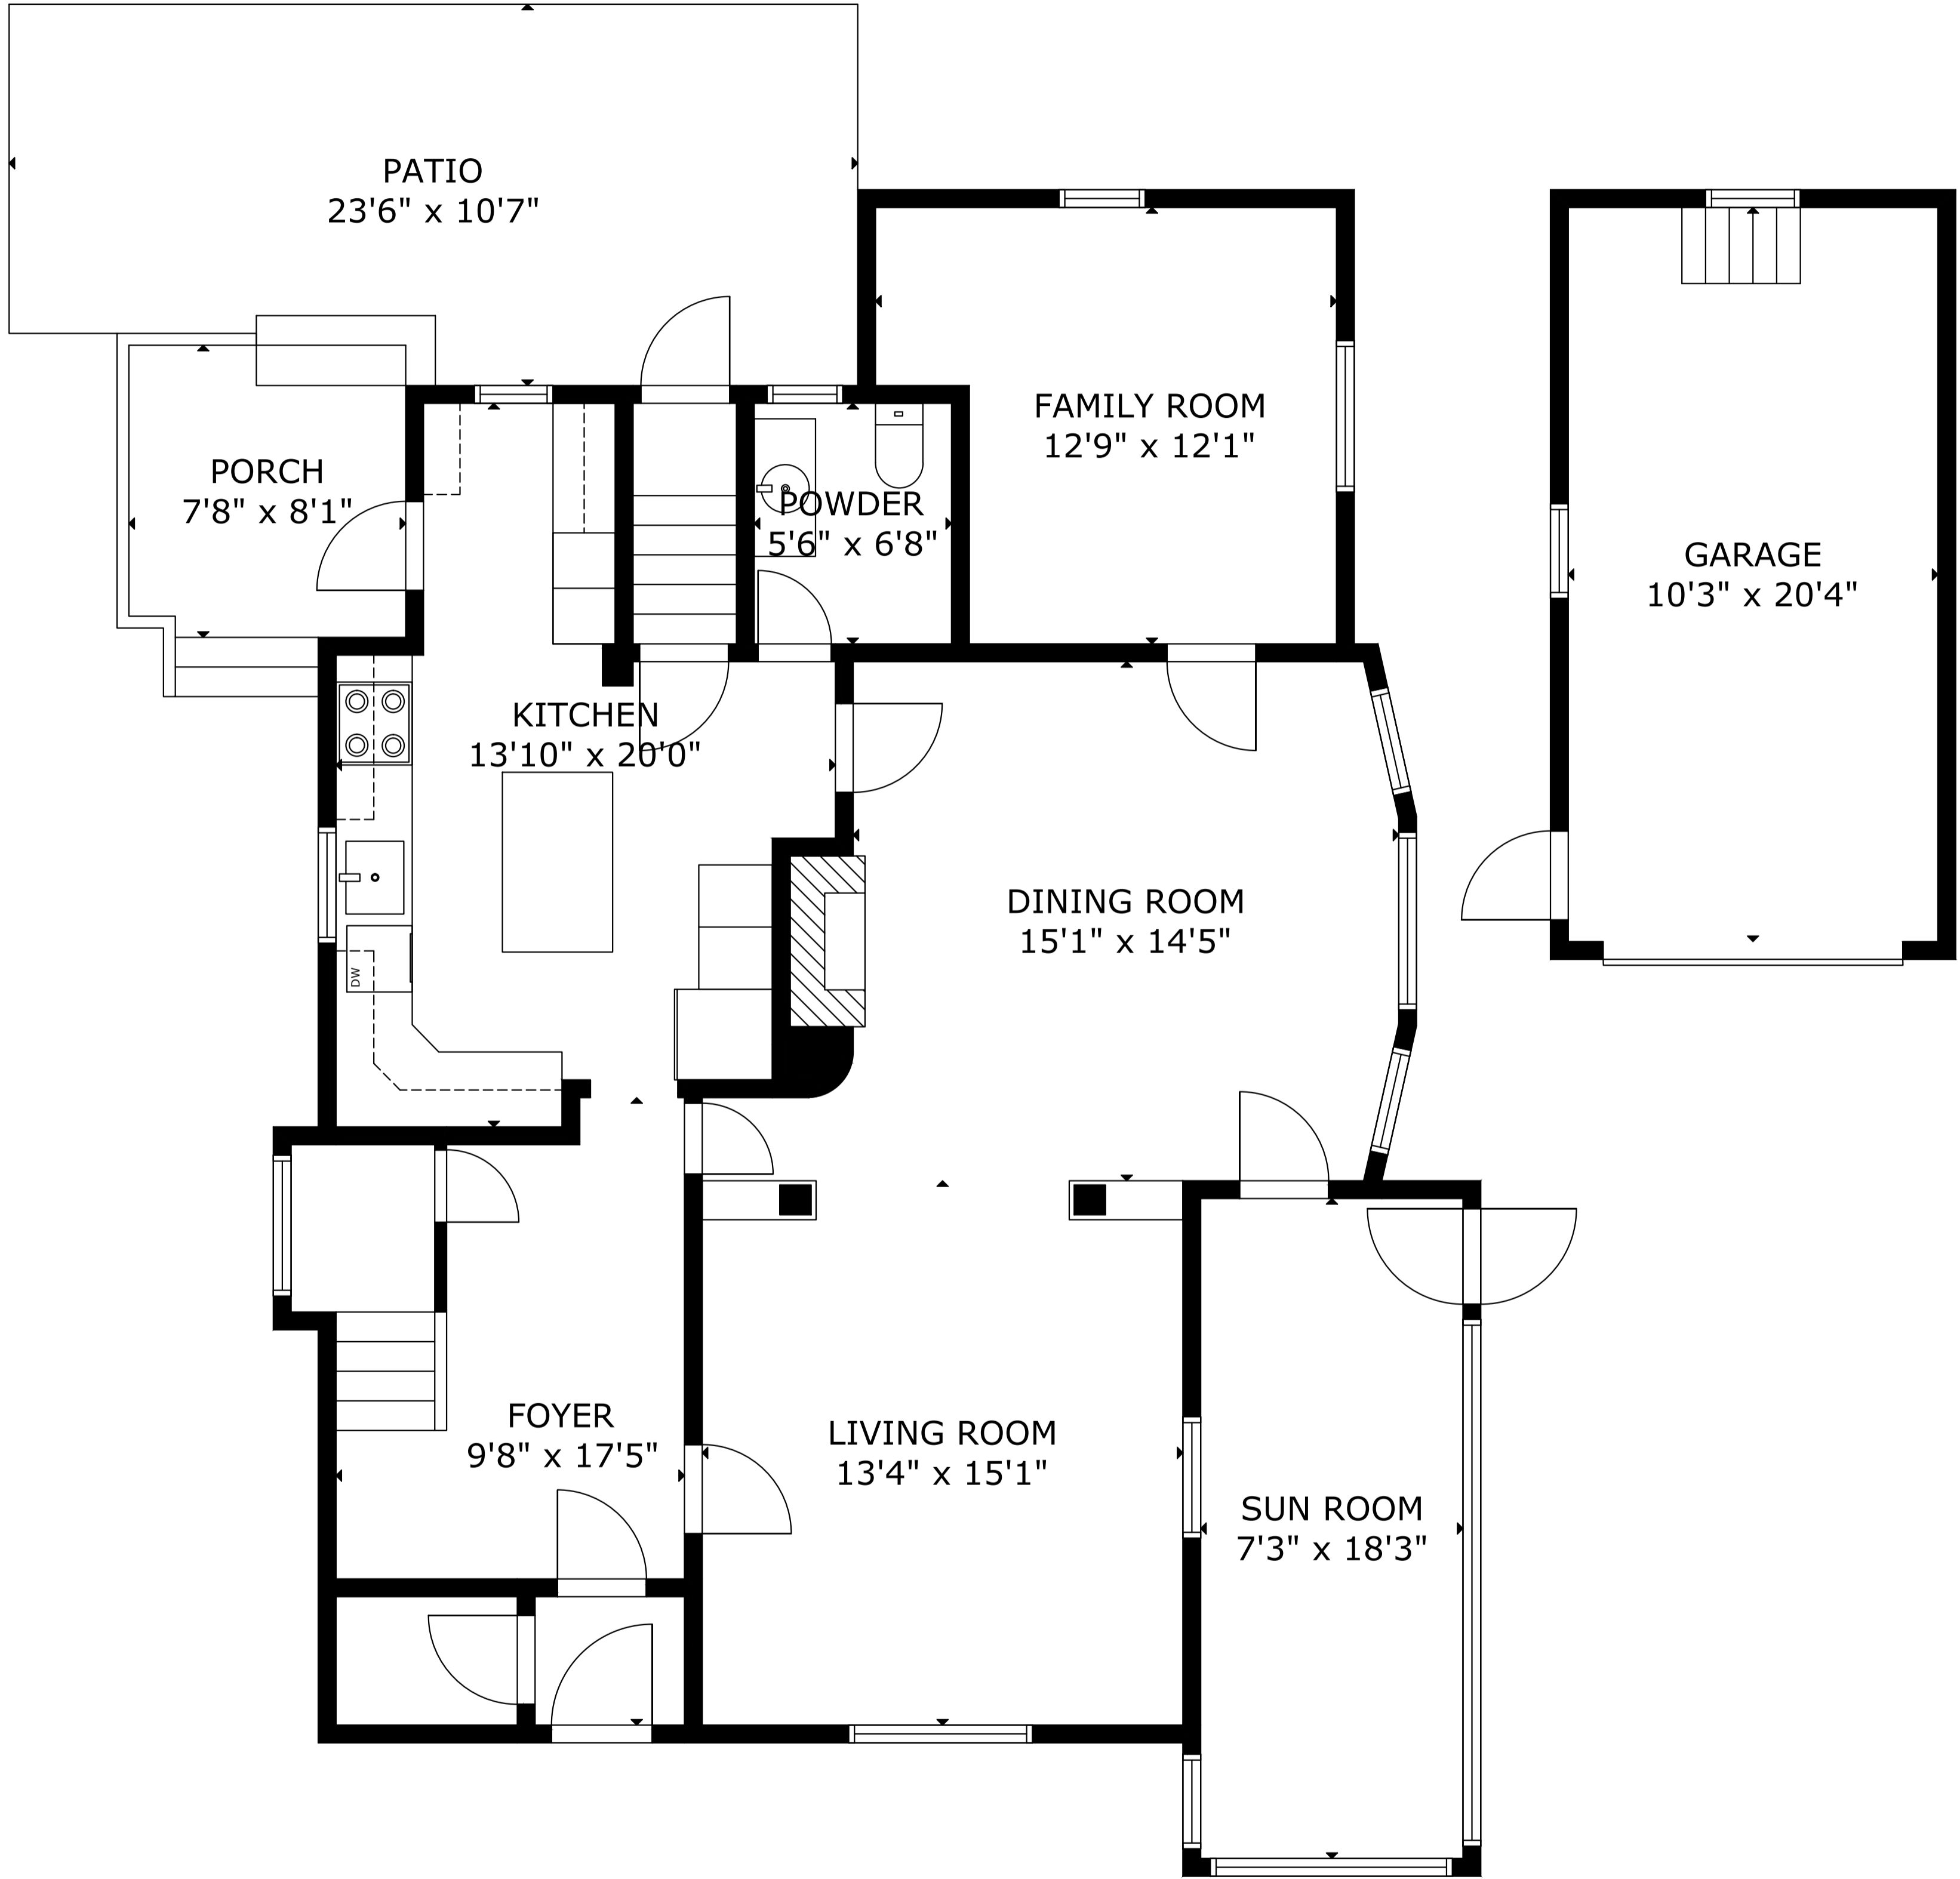

46 Fox St, Lunenburg NS B0J 2C0, CA

GROSS INTERNAL AREA
 TOTAL: 3,621 sq.ft
 FLOOR 1: 784 sq.ft, FLOOR 2: 1,171 sq.ft
 FLOOR 3: 889 sq.ft, FLOOR 4: 777 sq.ft
 EXCLUDED AREAS: BALCONY: 69 sq.ft, GARAGE: 208 sq.ft
 PATIO: 229 sq.ft, PORCH: 57 sq.ft
 SIZE AND DIMENSIONS ARE APPROXIMATE, ACTUAL MAY VARY