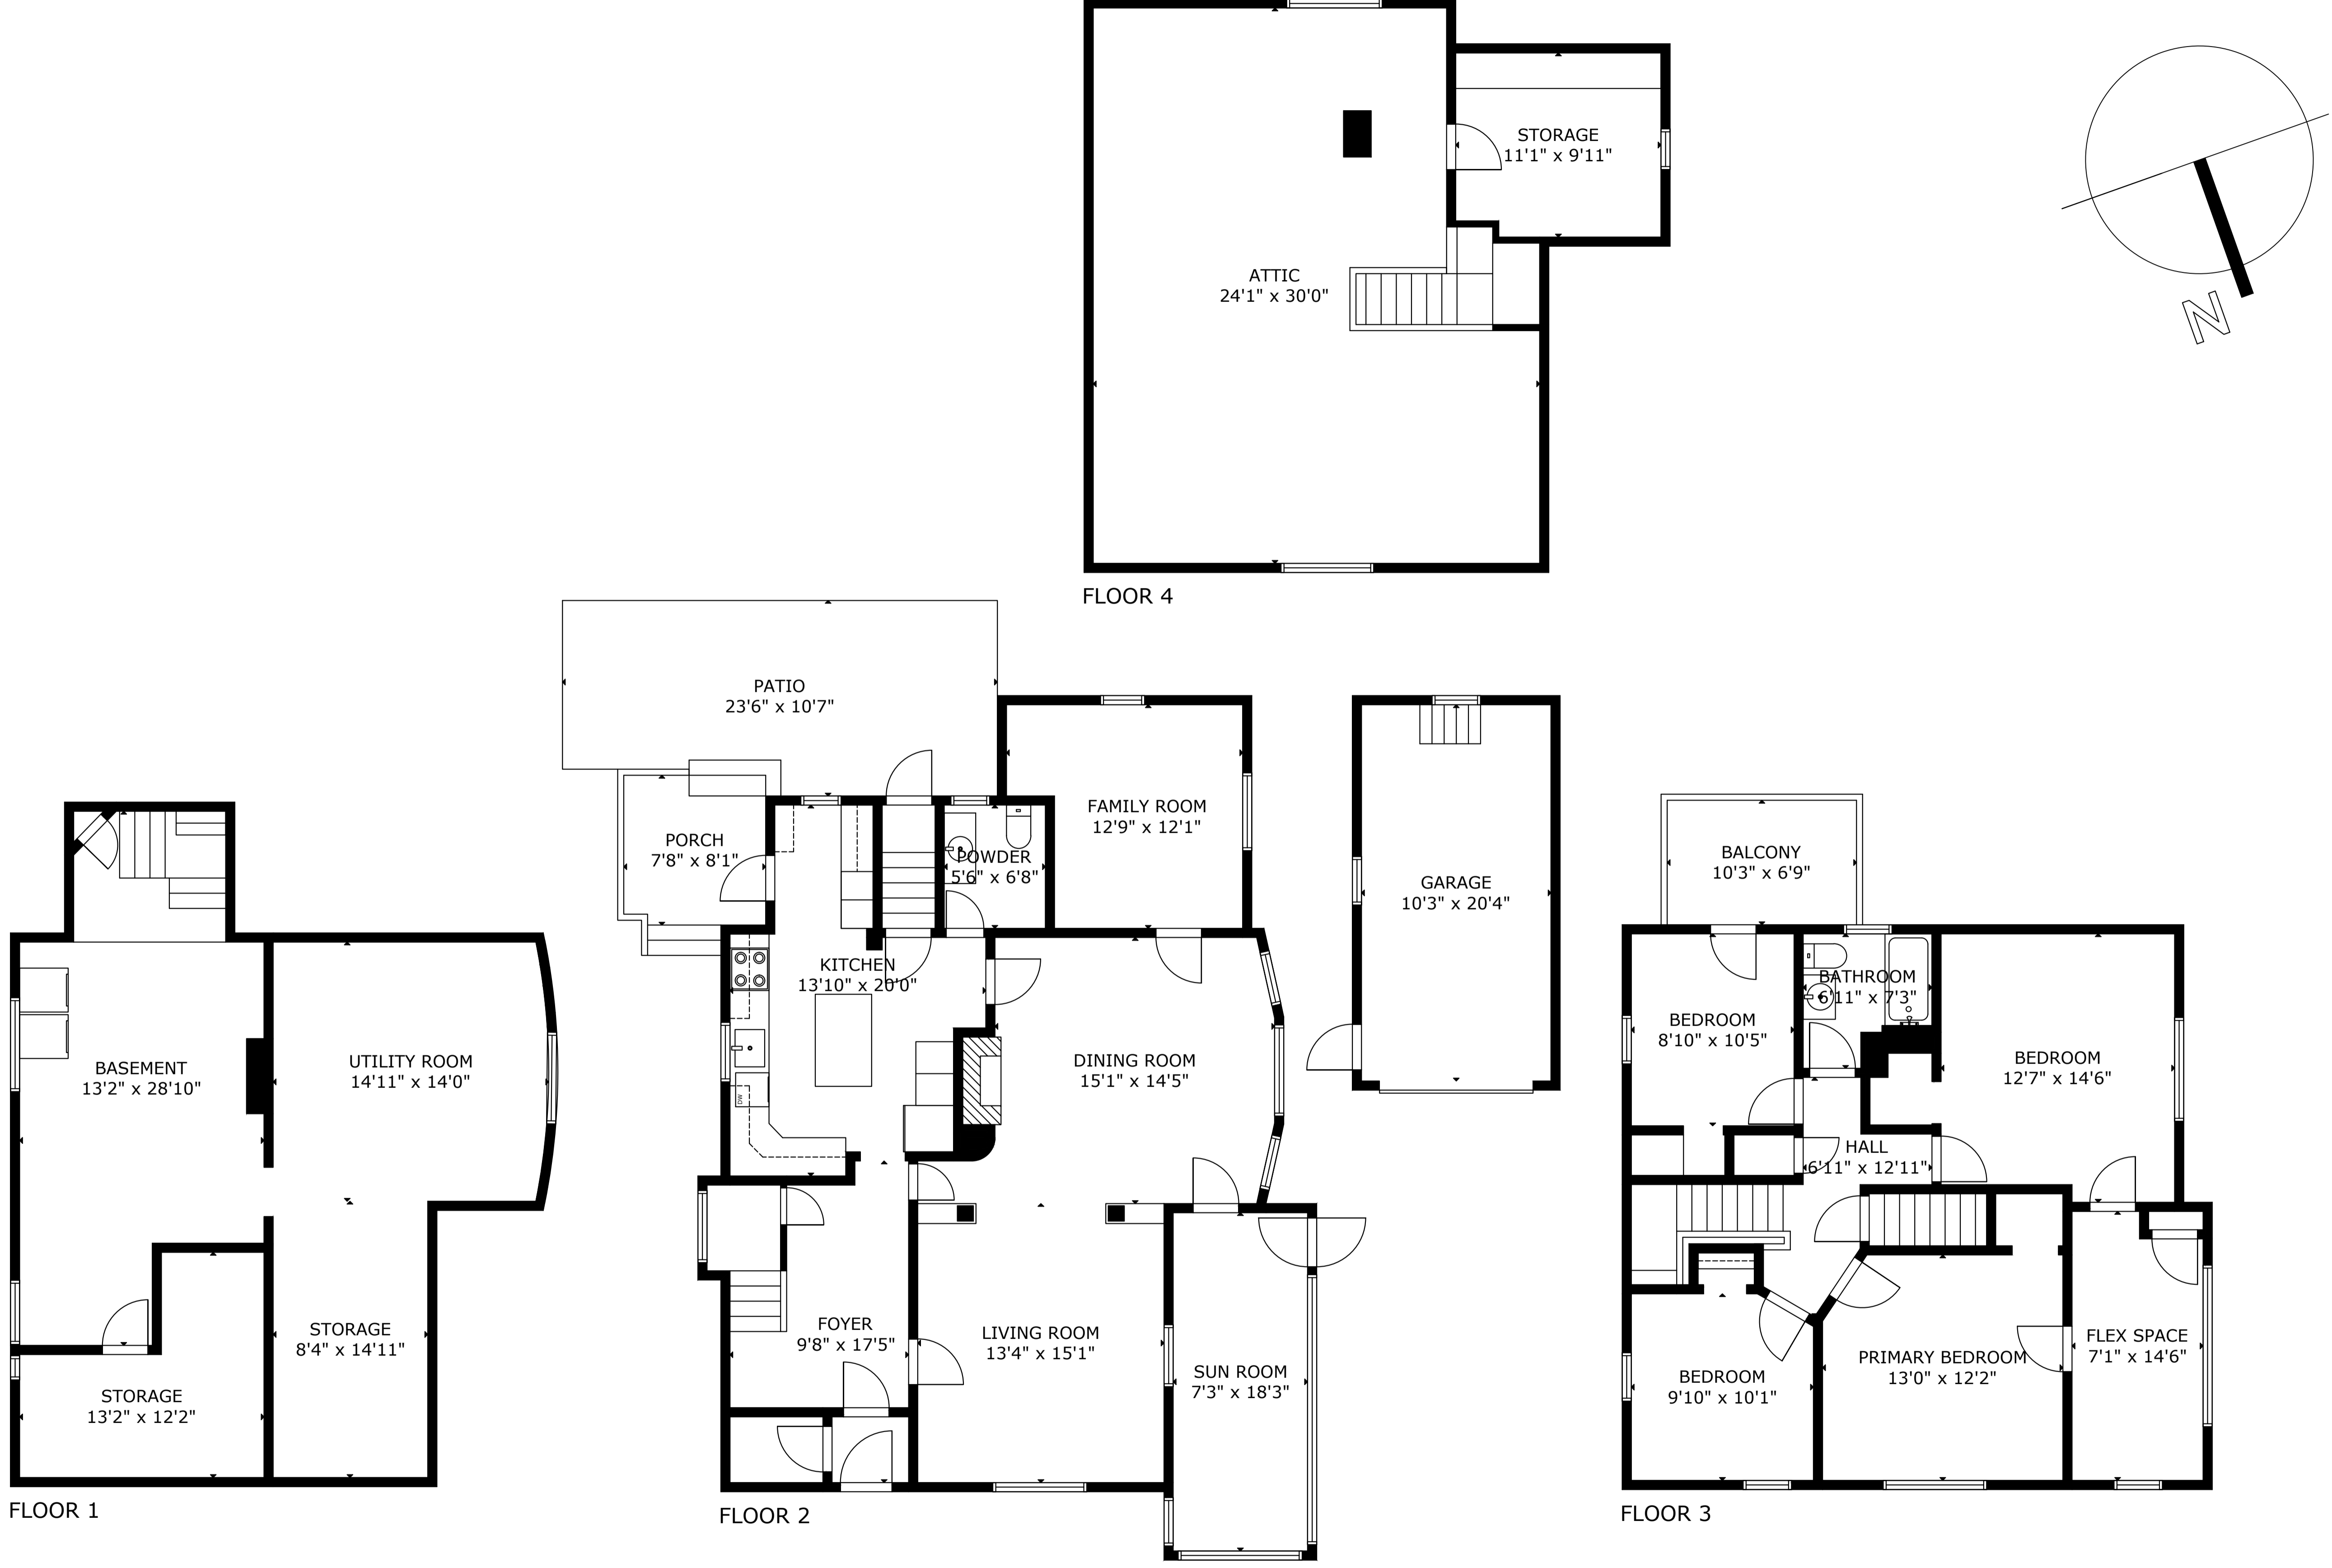

46 Fox St, Lunenburg NS B0J 2C0, CA

GROSS INTERNAL AREA
 TOTAL: 3,621 sq.ft
 FLOOR 1: 784 sq.ft, FLOOR 2: 1,171 sq.ft
 FLOOR 3: 889 sq.ft, FLOOR 4: 777 sq.ft
 EXCLUDED AREAS: BALCONY: 69 sq.ft, GARAGE: 208 sq.ft
 PATIO: 229 sq.ft, PORCH: 57 sq.ft
 SIZE AND DIMENSIONS ARE APPROXIMATE, ACTUAL MAY VARY