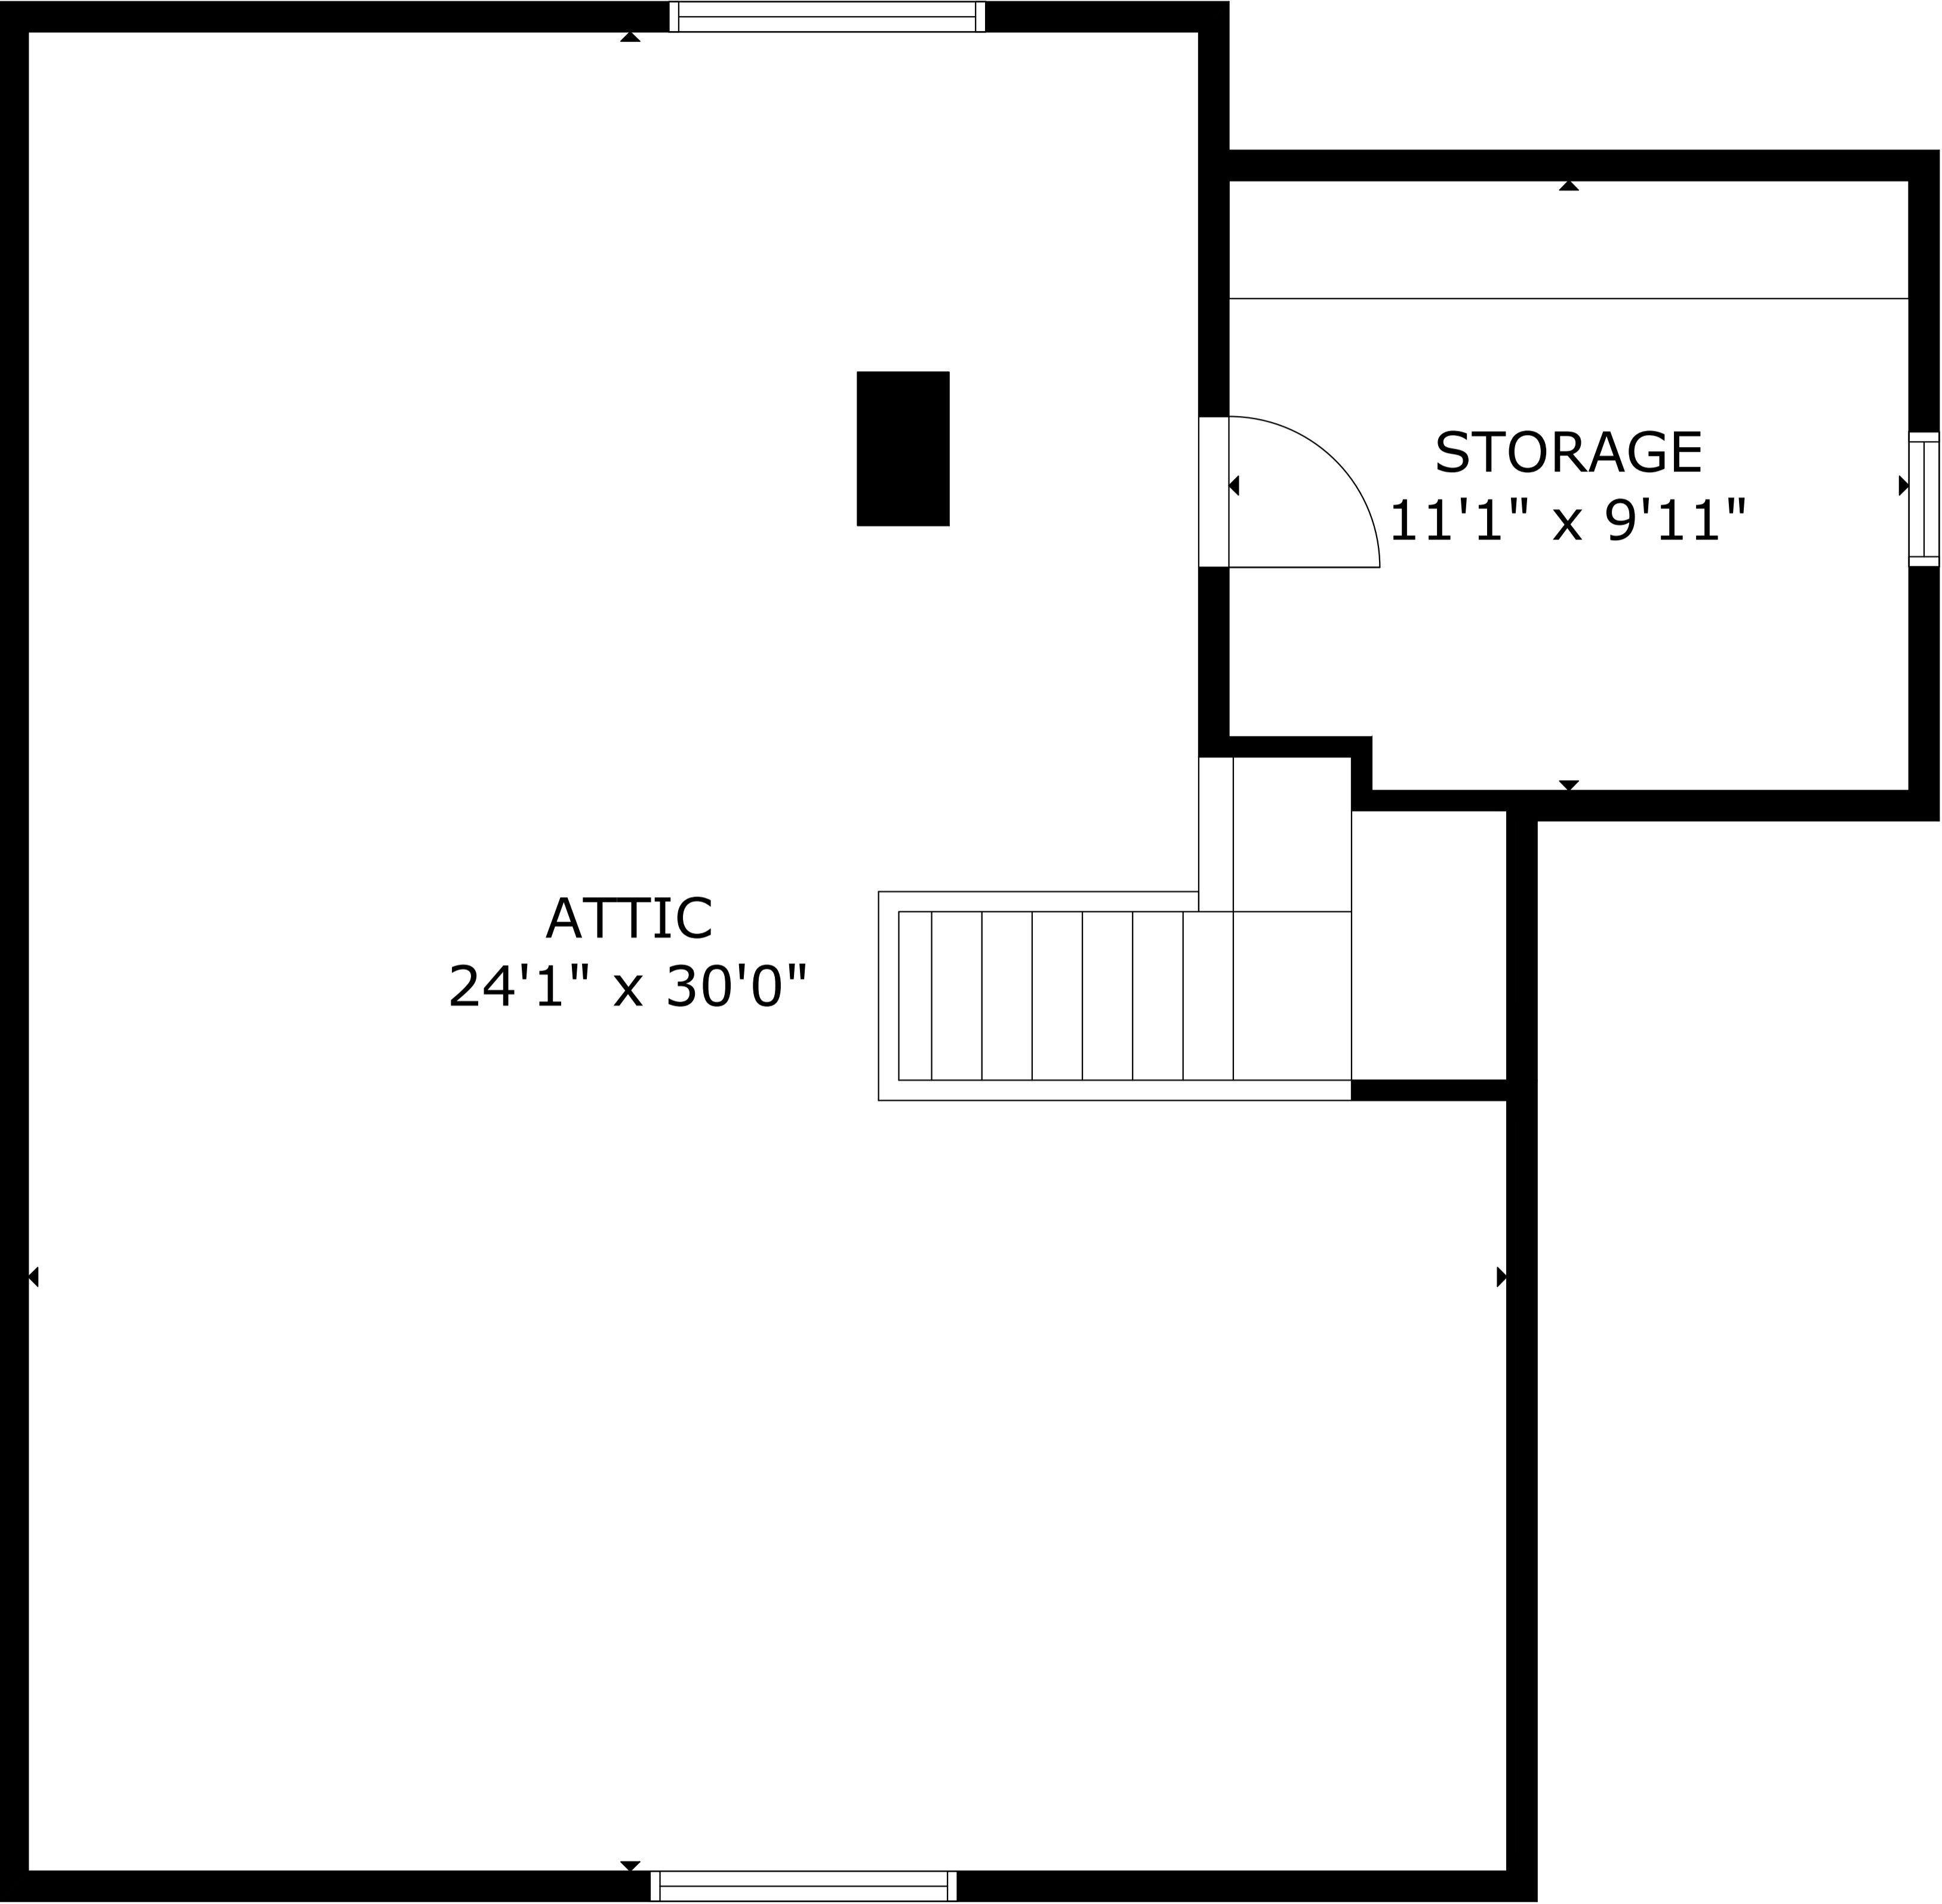

46 Fox St, Lunenburg NS B0J 2C0, CA

GROSS INTERNAL AREA
 TOTAL: 3,621 sq.ft
 FLOOR 1: 784 sq.ft, FLOOR 2: 1,171 sq.ft
 FLOOR 3: 889 sq.ft, FLOOR 4: 777 sq.ft
 EXCLUDED AREAS: BALCONY: 69 sq.ft, GARAGE: 208 sq.ft
 PATIO: 229 sq.ft, PORCH: 57 sq.ft
 SIZE AND DIMENSIONS ARE APPROXIMATE, ACTUAL MAY VARY