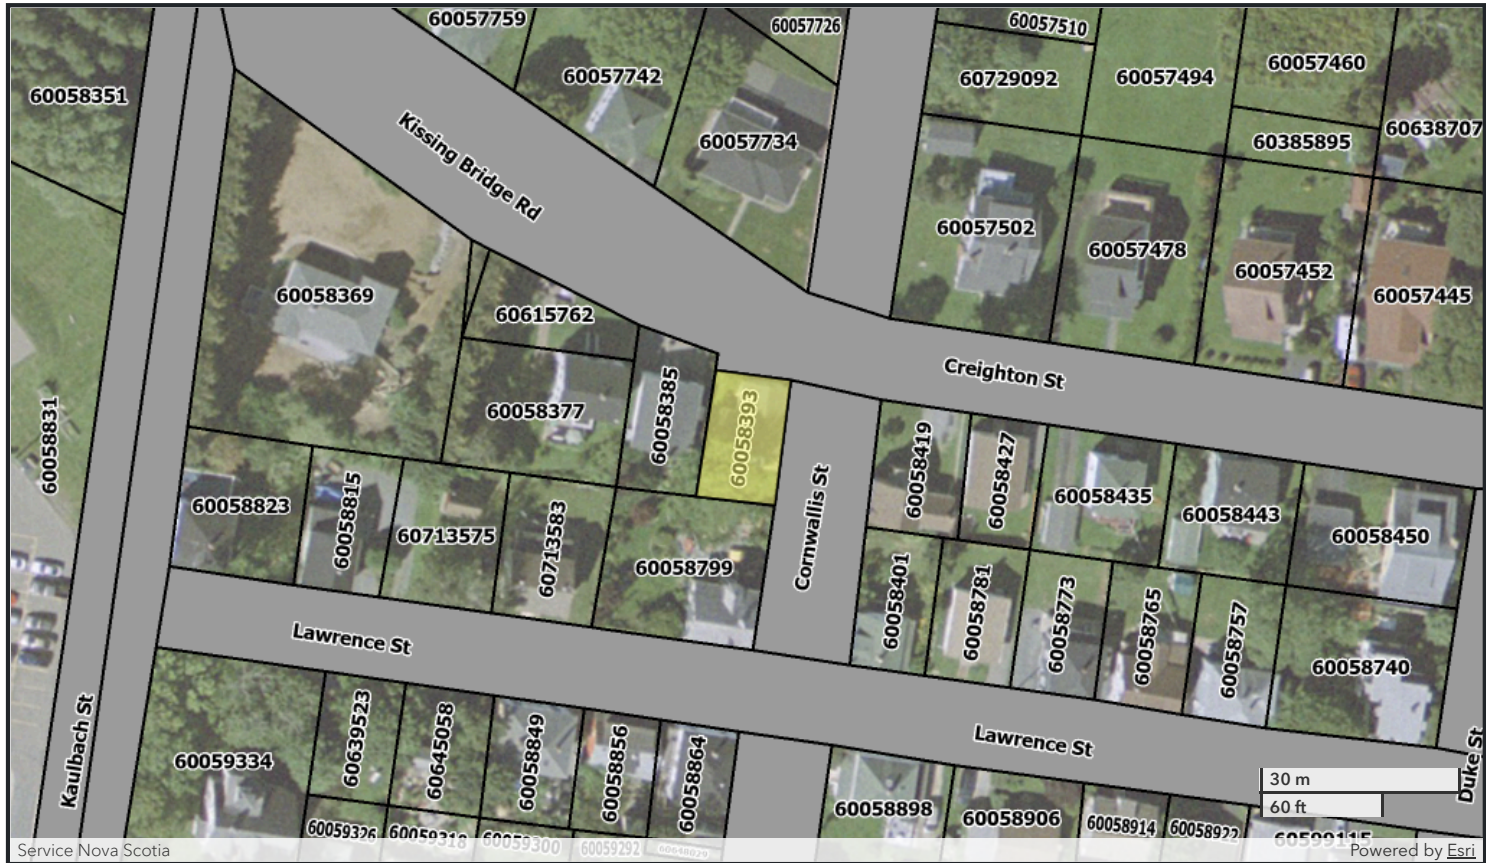

Property Online Map

PID: 60058393 **Address:** 95 CORNWALLIS STREET **AAN:** 05048095
County: LUNENBURG COUNTY LUNENBURG
LR: LAND REGISTRATION

The Provincial mapping is a graphical representation of property boundaries which approximate the size, configuration and location of parcels. Care has been taken to ensure the best possible quality, however, this map is not a land survey and is not intended to be used for legal descriptions or to calculate exact dimensions or area. The Provincial mapping is not conclusive as to the location, boundaries or extent of a parcel [Land Registration Act subsection 21(2)]. THIS IS NOT AN OFFICIAL RECORD.