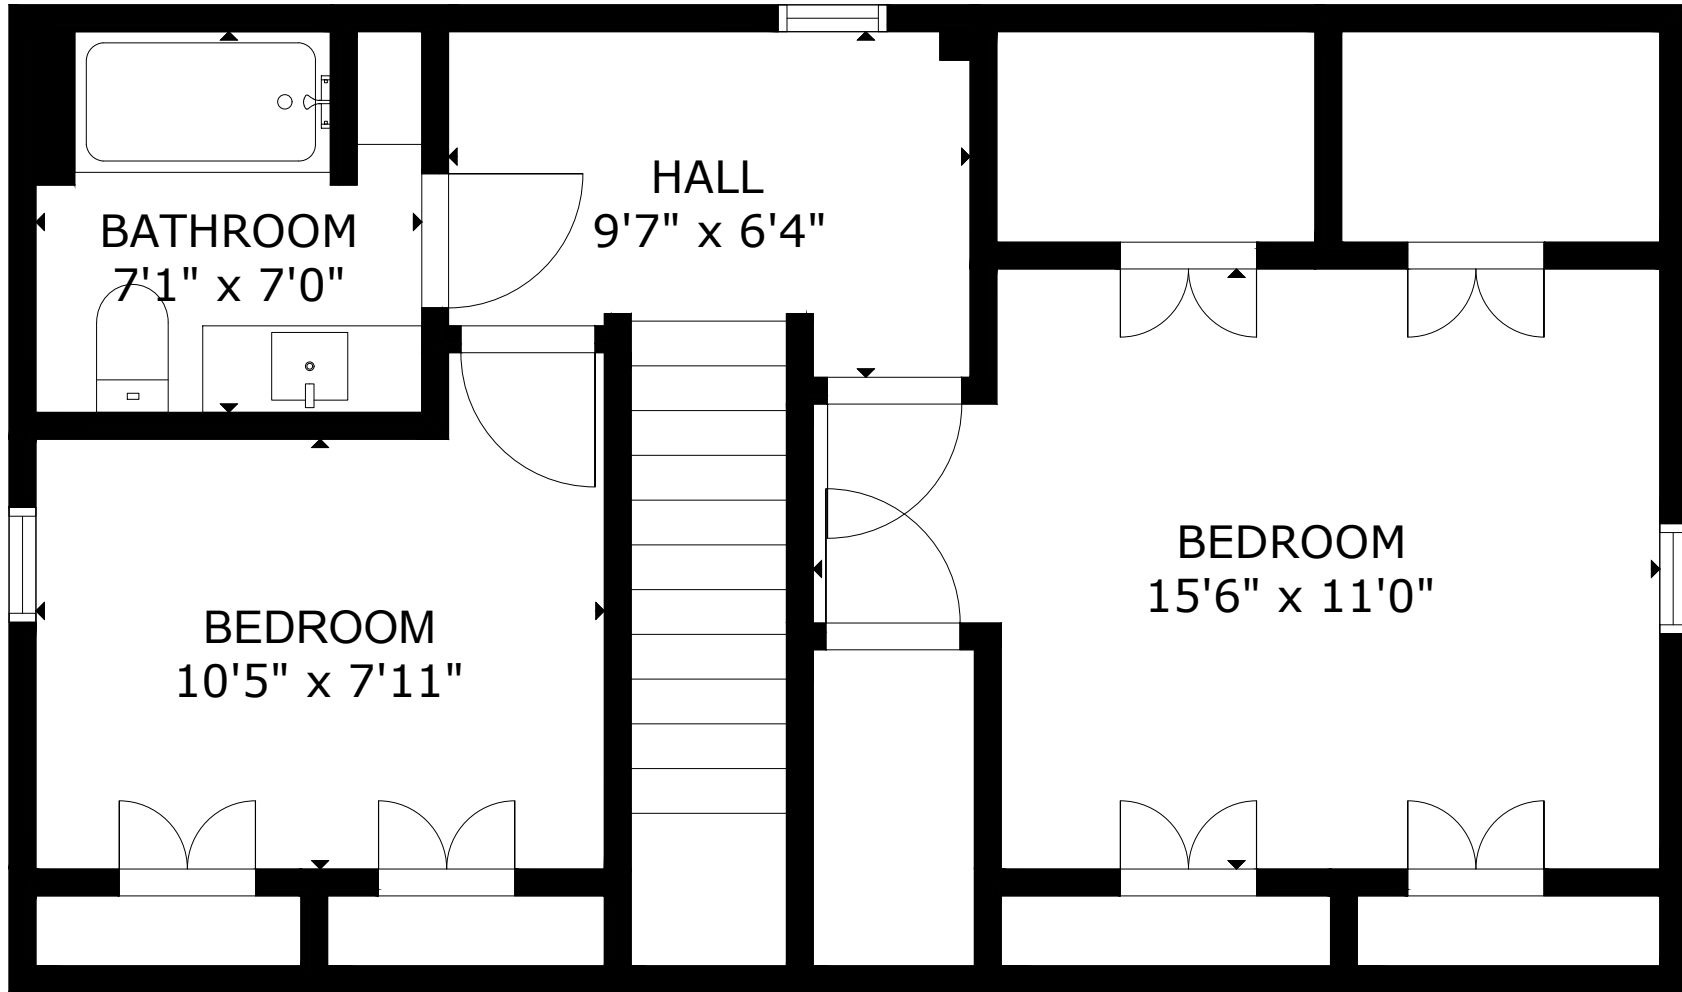

95 Cornwallis St, Lunenburg NS B0J 2C0, CA

FLOOR 3

FLOOR 1

FLOOR 2

GROSS INTERNAL AREA
 TOTAL: 1,716 sq.ft
 FLOOR 1: 554 sq.ft, FLOOR 2: 652 sq.ft, FLOOR 3: 510 sq.ft
 EXCLUDED AREAS: DECK: 315 sq.ft, PORCH: 20 sq.ft
 SIZE AND DIMENSIONS ARE APPROXIMATE, ACTUAL MAY VARY

95 Cornwallis St, Lunenburg NS B0J 2C0, CA

GROSS INTERNAL AREA

TOTAL: 1,716 sq.ft

FLOOR 1: 554 sq.ft, FLOOR 2: 652 sq.ft, FLOOR 3: 510 sq.ft

EXCLUDED AREAS: DECK: 315 sq.ft, PORCH: 20 sq.ft

SIZE AND DIMENSIONS ARE APPROXIMATE, ACTUAL MAY VARY

FLOOR 1