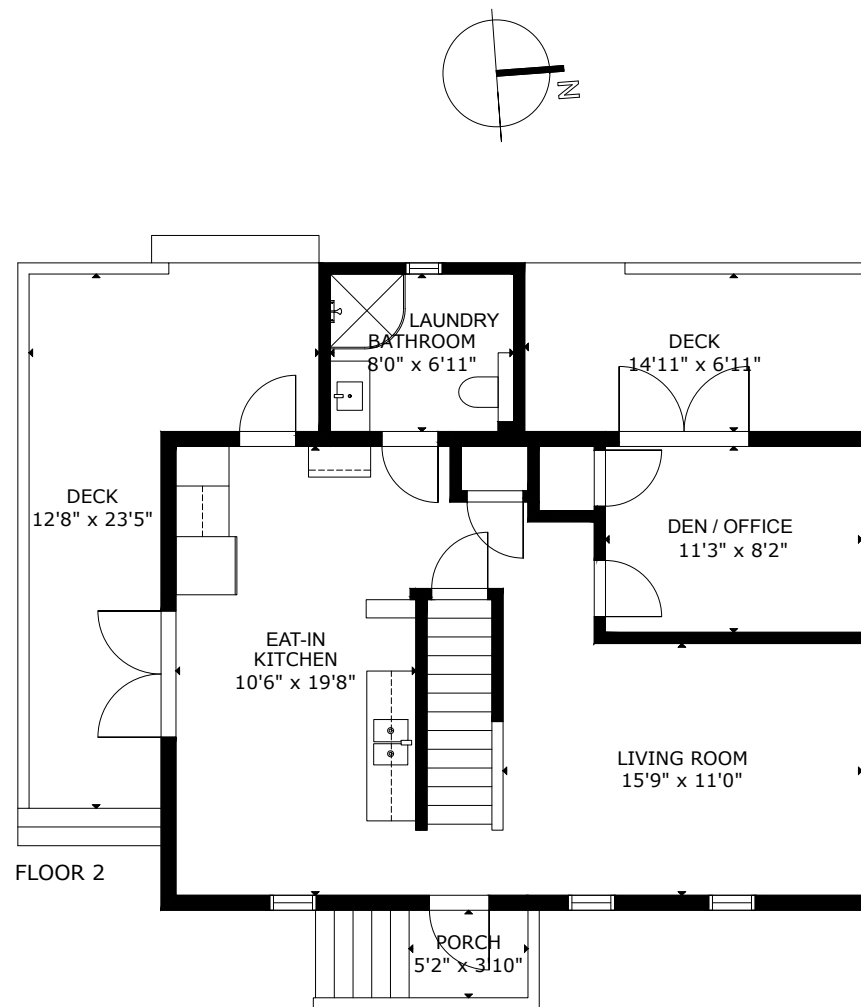

95 Cornwallis St, Lunenburg NS B0J 2C0, CA

FLOOR 3

FLOOR 1

FLOOR 2

GROSS INTERNAL AREA
 TOTAL: 1,716 sq.ft
 FLOOR 1: 554 sq.ft, FLOOR 2: 652 sq.ft, FLOOR 3: 510 sq.ft
 EXCLUDED AREAS: DECK: 315 sq.ft, PORCH: 20 sq.ft
 SIZE AND DIMENSIONS ARE APPROXIMATE, ACTUAL MAY VARY

95 Cornwallis St, Lunenburg NS B0J 2C0, CA

GROSS INTERNAL AREA

TOTAL: 1,716 sq.ft

FLOOR 1: 554 sq.ft, FLOOR 2: 652 sq.ft, FLOOR 3: 510 sq.ft

EXCLUDED AREAS: DECK: 315 sq.ft, PORCH: 20 sq.ft

SIZE AND DIMENSIONS ARE APPROXIMATE, ACTUAL MAY VARY

FLOOR 1