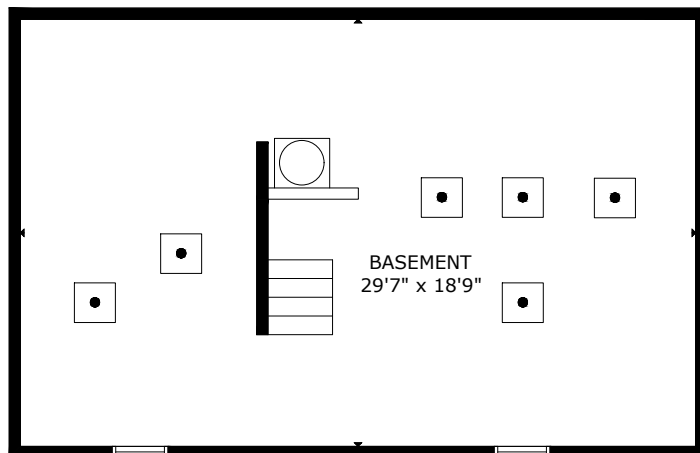

95 Cornwallis St, Lunenburg NS B0J 2C0, CA

FLOOR 3

FLOOR 1

FLOOR 2

GROSS INTERNAL AREA
 TOTAL: 1,716 sq.ft
 FLOOR 1: 554 sq.ft, FLOOR 2: 652 sq.ft, FLOOR 3: 510 sq.ft
 EXCLUDED AREAS: DECK: 315 sq.ft, PORCH: 20 sq.ft
 SIZE AND DIMENSIONS ARE APPROXIMATE, ACTUAL MAY VARY

95 Cornwallis St, Lunenburg NS B0J 2C0, CA

GROSS INTERNAL AREA

TOTAL: 1,716 sq.ft

FLOOR 1: 554 sq.ft, FLOOR 2: 652 sq.ft, FLOOR 3: 510 sq.ft

EXCLUDED AREAS: DECK: 315 sq.ft, PORCH: 20 sq.ft

SIZE AND DIMENSIONS ARE APPROXIMATE, ACTUAL MAY VARY