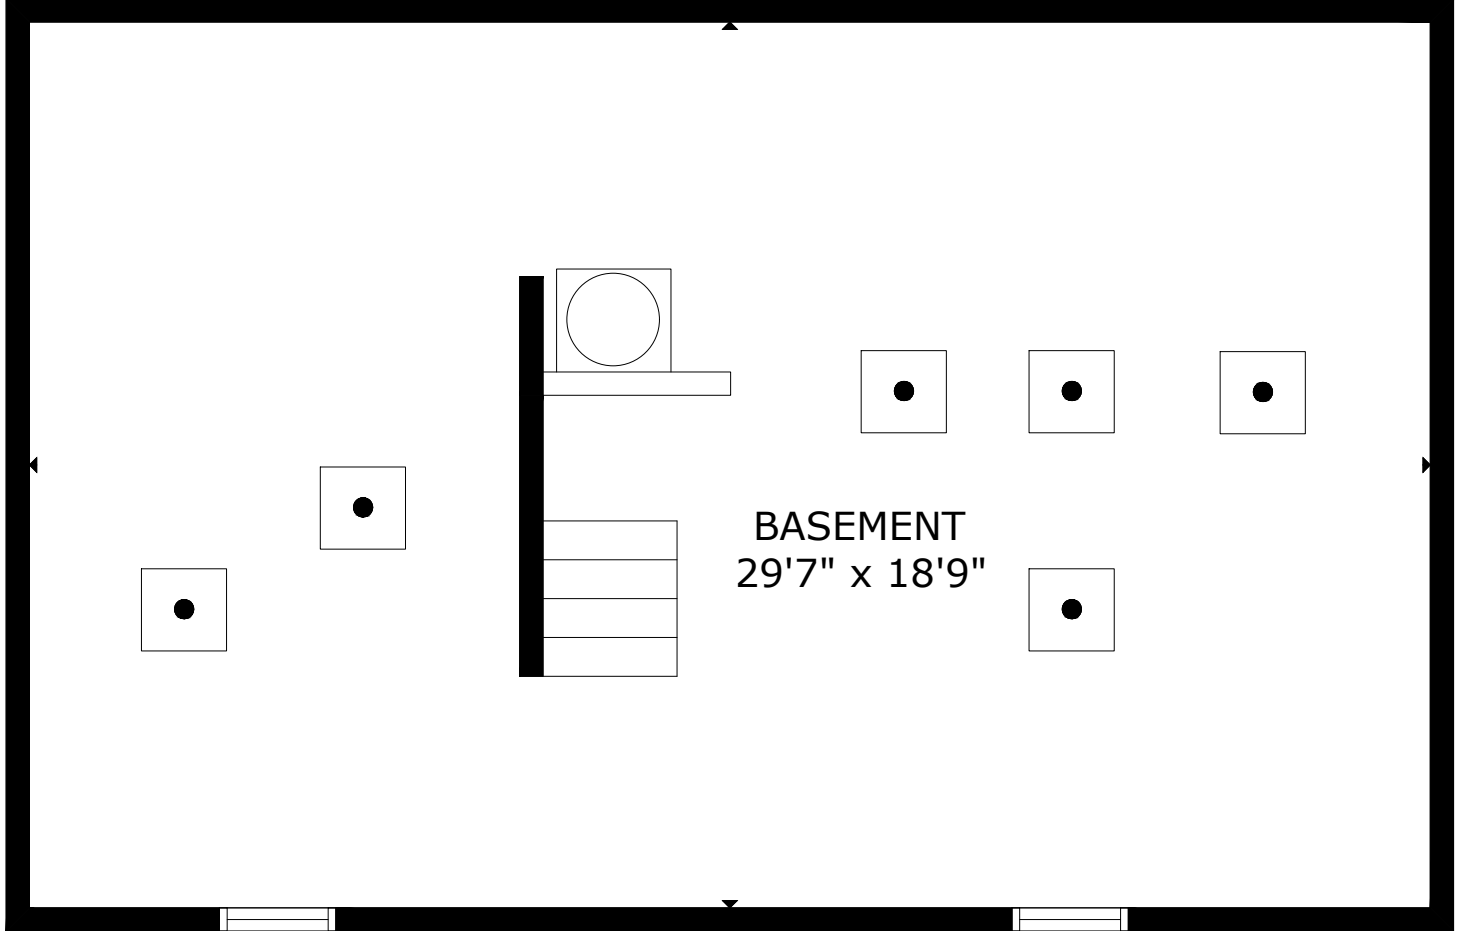

95 Cornwallis St, Lunenburg NS B0J 2C0, CA

FLOOR 3

FLOOR 1

FLOOR 2

GROSS INTERNAL AREA
 TOTAL: 1,716 sq.ft
 FLOOR 1: 554 sq.ft, FLOOR 2: 652 sq.ft, FLOOR 3: 510 sq.ft
 EXCLUDED AREAS: DECK: 315 sq.ft, PORCH: 20 sq.ft
 SIZE AND DIMENSIONS ARE APPROXIMATE, ACTUAL MAY VARY

95 Cornwallis St, Lunenburg NS B0J 2C0, CA

GROSS INTERNAL AREA

TOTAL: 1,716 sq.ft

FLOOR 1: 554 sq.ft, FLOOR 2: 652 sq.ft, FLOOR 3: 510 sq.ft

EXCLUDED AREAS: DECK: 315 sq.ft, PORCH: 20 sq.ft

SIZE AND DIMENSIONS ARE APPROXIMATE, ACTUAL MAY VARY