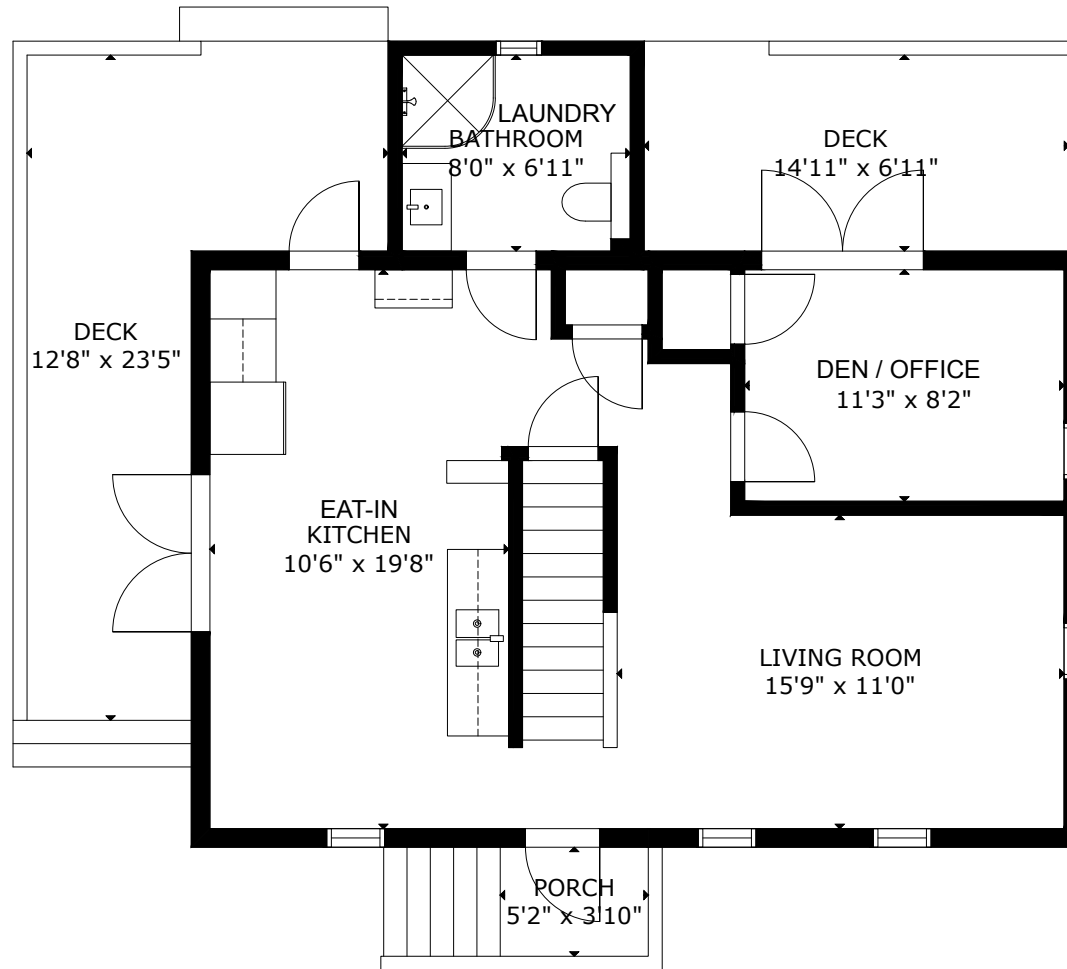

95 Cornwallis St, Lunenburg NS B0J 2C0, CA

FLOOR 3

FLOOR 1

FLOOR 2

GROSS INTERNAL AREA
 TOTAL: 1,716 sq.ft
 FLOOR 1: 554 sq.ft, FLOOR 2: 652 sq.ft, FLOOR 3: 510 sq.ft
 EXCLUDED AREAS: DECK: 315 sq.ft, PORCH: 20 sq.ft
 SIZE AND DIMENSIONS ARE APPROXIMATE, ACTUAL MAY VARY

95 Cornwallis St, Lunenburg NS B0J 2C0, CA

GROSS INTERNAL AREA

TOTAL: 1,716 sq.ft

FLOOR 1: 554 sq.ft, FLOOR 2: 652 sq.ft, FLOOR 3: 510 sq.ft

EXCLUDED AREAS: DECK: 315 sq.ft, PORCH: 20 sq.ft

SIZE AND DIMENSIONS ARE APPROXIMATE, ACTUAL MAY VARY

FLOOR 1