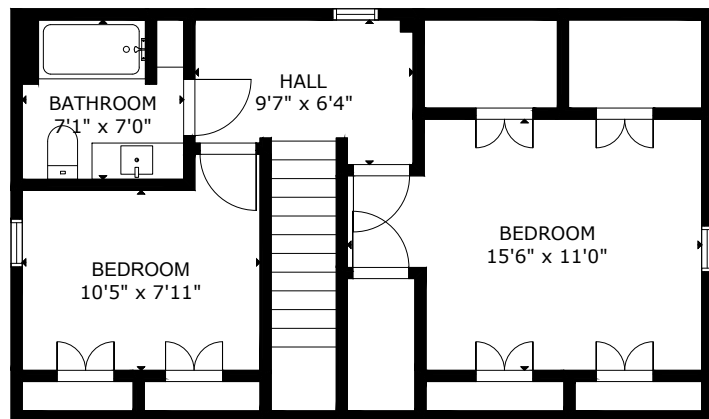

95 Cornwallis St, Lunenburg NS B0J 2C0, CA

FLOOR 3

FLOOR 1

FLOOR 2

GROSS INTERNAL AREA
 TOTAL: 1,716 sq.ft
 FLOOR 1: 554 sq.ft, FLOOR 2: 652 sq.ft, FLOOR 3: 510 sq.ft
 EXCLUDED AREAS: DECK: 315 sq.ft, PORCH: 20 sq.ft
 SIZE AND DIMENSIONS ARE APPROXIMATE, ACTUAL MAY VARY

95 Cornwallis St, Lunenburg NS B0J 2C0, CA

GROSS INTERNAL AREA

TOTAL: 1,716 sq.ft

FLOOR 1: 554 sq.ft, FLOOR 2: 652 sq.ft, FLOOR 3: 510 sq.ft

EXCLUDED AREAS: DECK: 315 sq.ft, PORCH: 20 sq.ft

SIZE AND DIMENSIONS ARE APPROXIMATE, ACTUAL MAY VARY

FLOOR 1