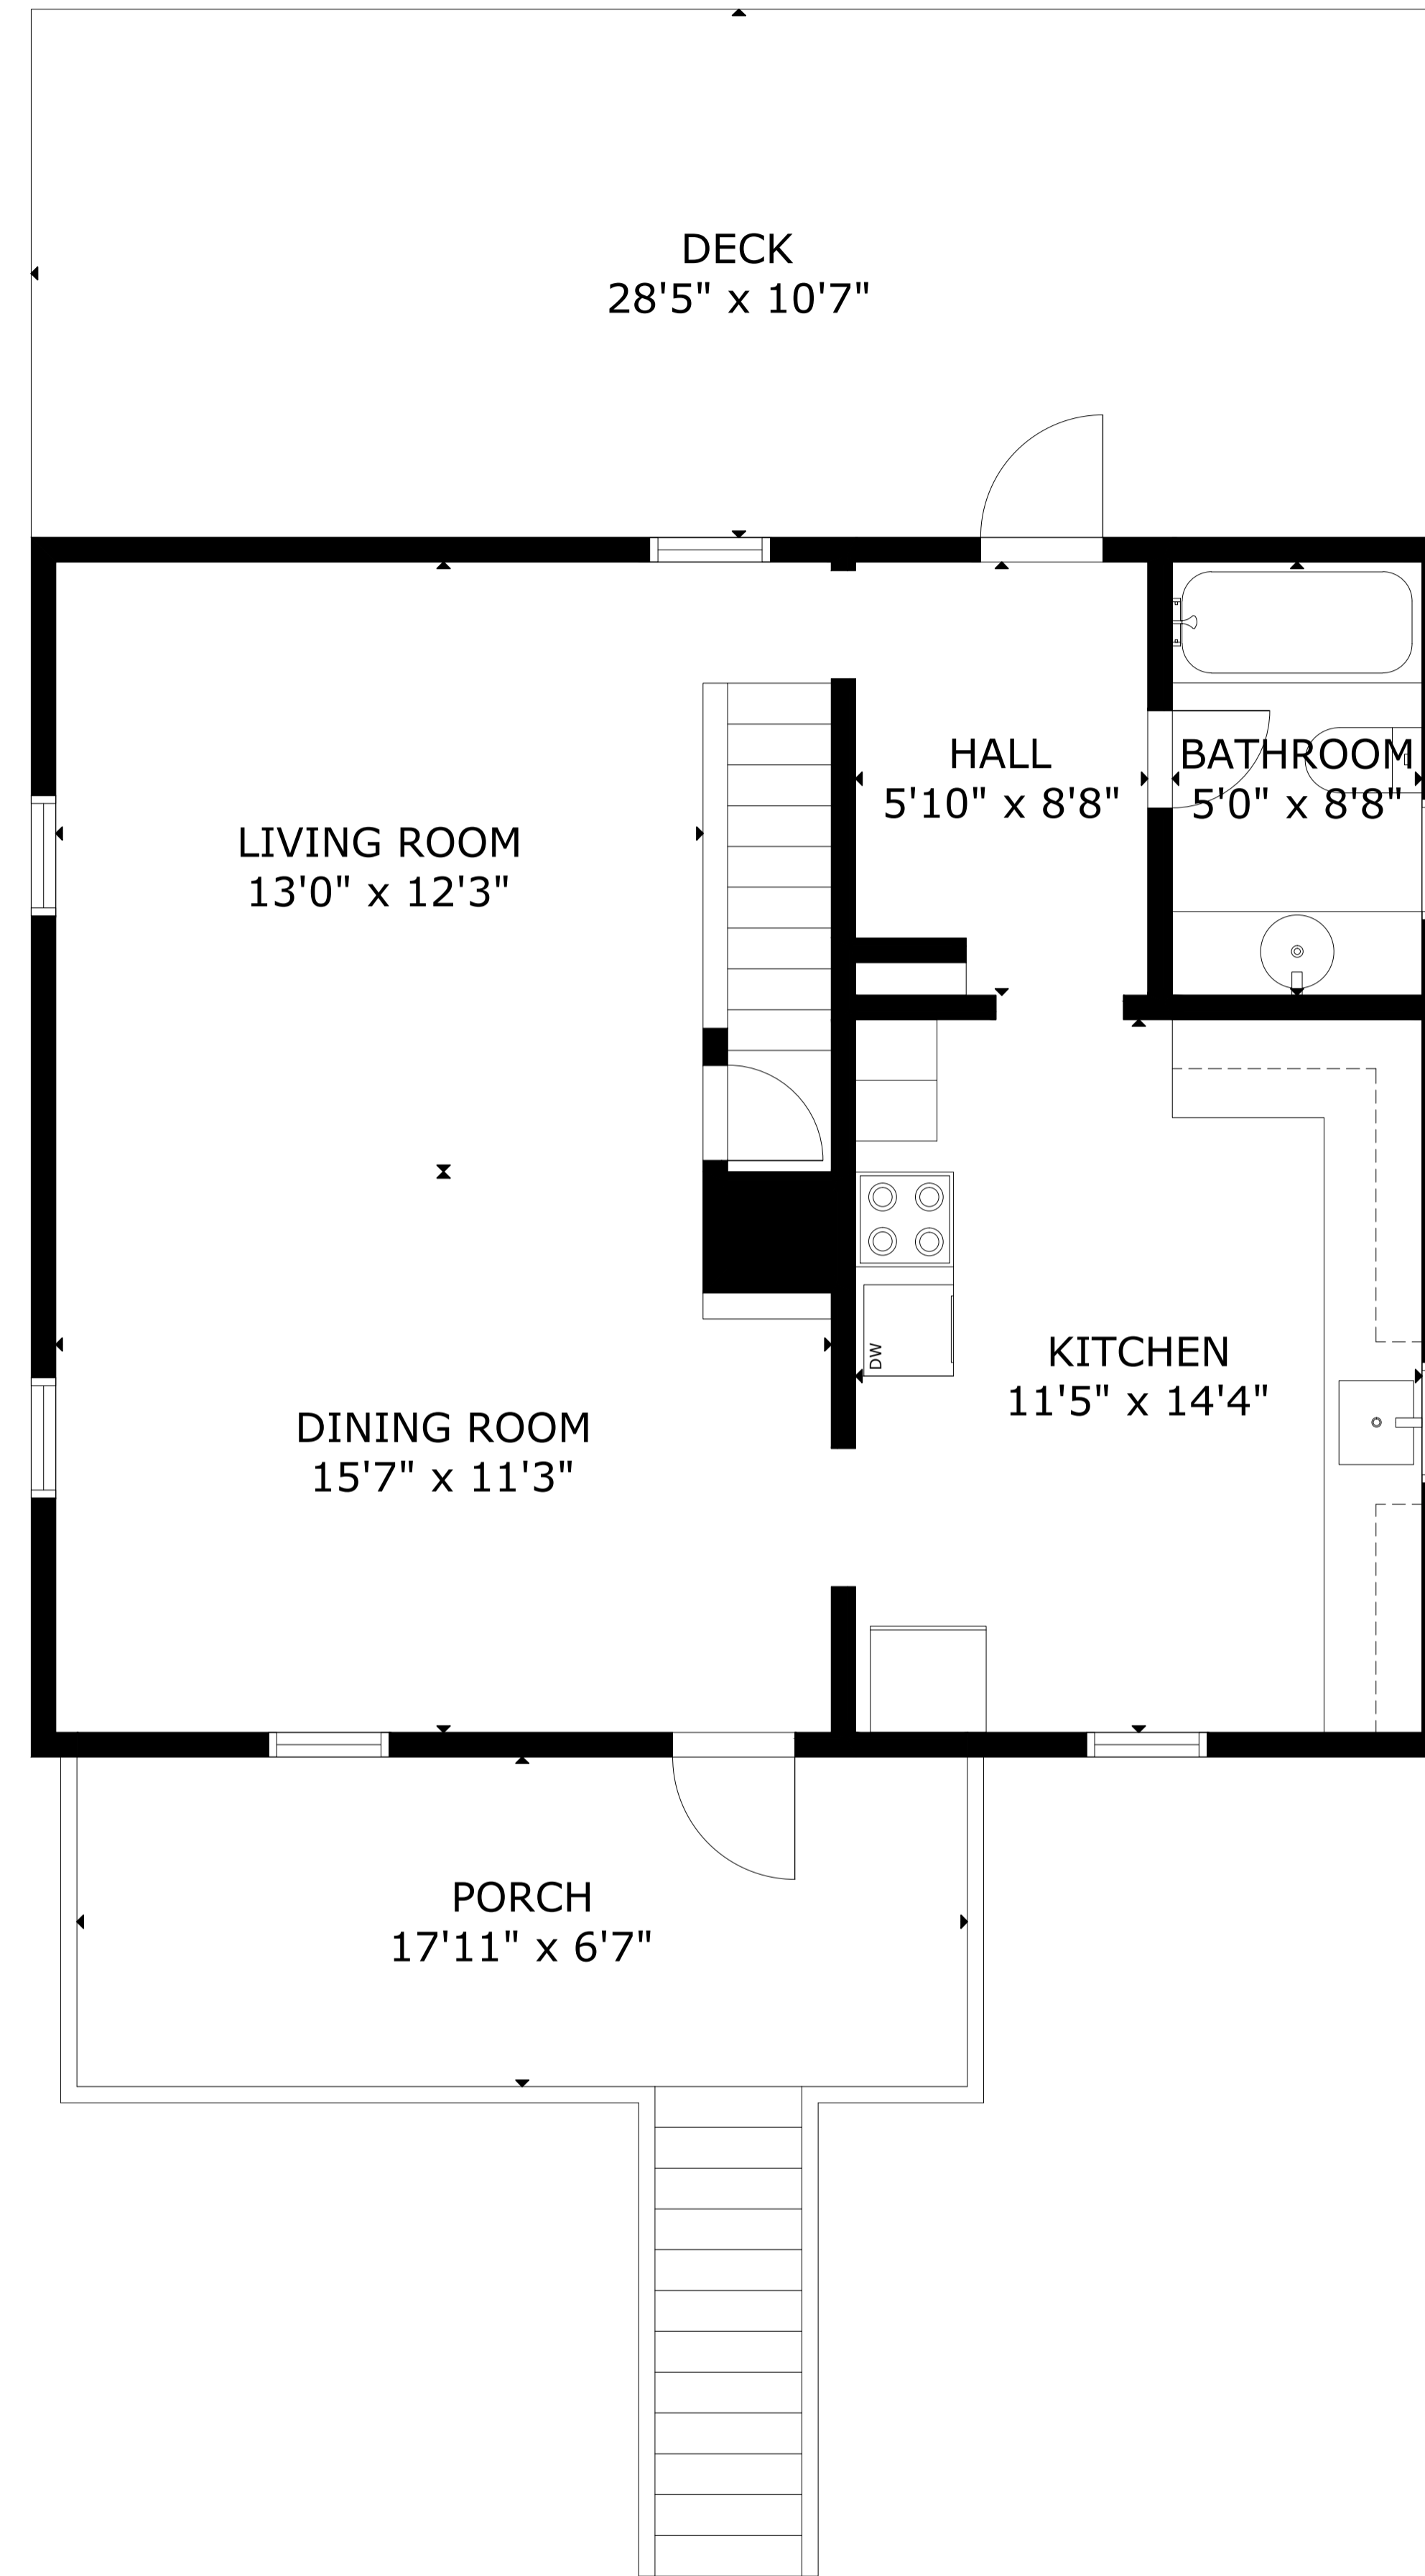

# 74 Old Blue Rocks Rd, Lunenburg NS B0J 2C0, CA

FLOOR 1

FLOOR 2

FLOOR 3

GROSS INTERNAL AREA  
TOTAL: 1,963 sq.ft  
FLOOR 1: 656 sq.ft, FLOOR 2: 646 sq.ft  
FLOOR 3: 661 sq.ft  
EXCLUDED AREA: DECK: 302 sq.ft, PORCH: 119 sq.ft  
PATIO: 79 sq.ft

SIZE AND DIMENSIONS ARE APPROXIMATE, ACTUAL MAY VARY

# 74 Old Blue Rocks Rd, Lunenburg NS B0J 2C0, CA

GROSS INTERNAL AREA  
TOTAL: 1,963 sq.ft  
FLOOR 1: 656 sq.ft, FLOOR 2: 646 sq.ft  
FLOOR 3: 661 sq.ft  
EXCLUDED AREA: DECK: 302 sq.ft, PORCH: 119 sq.ft  
PATIO: 79 sq.ft