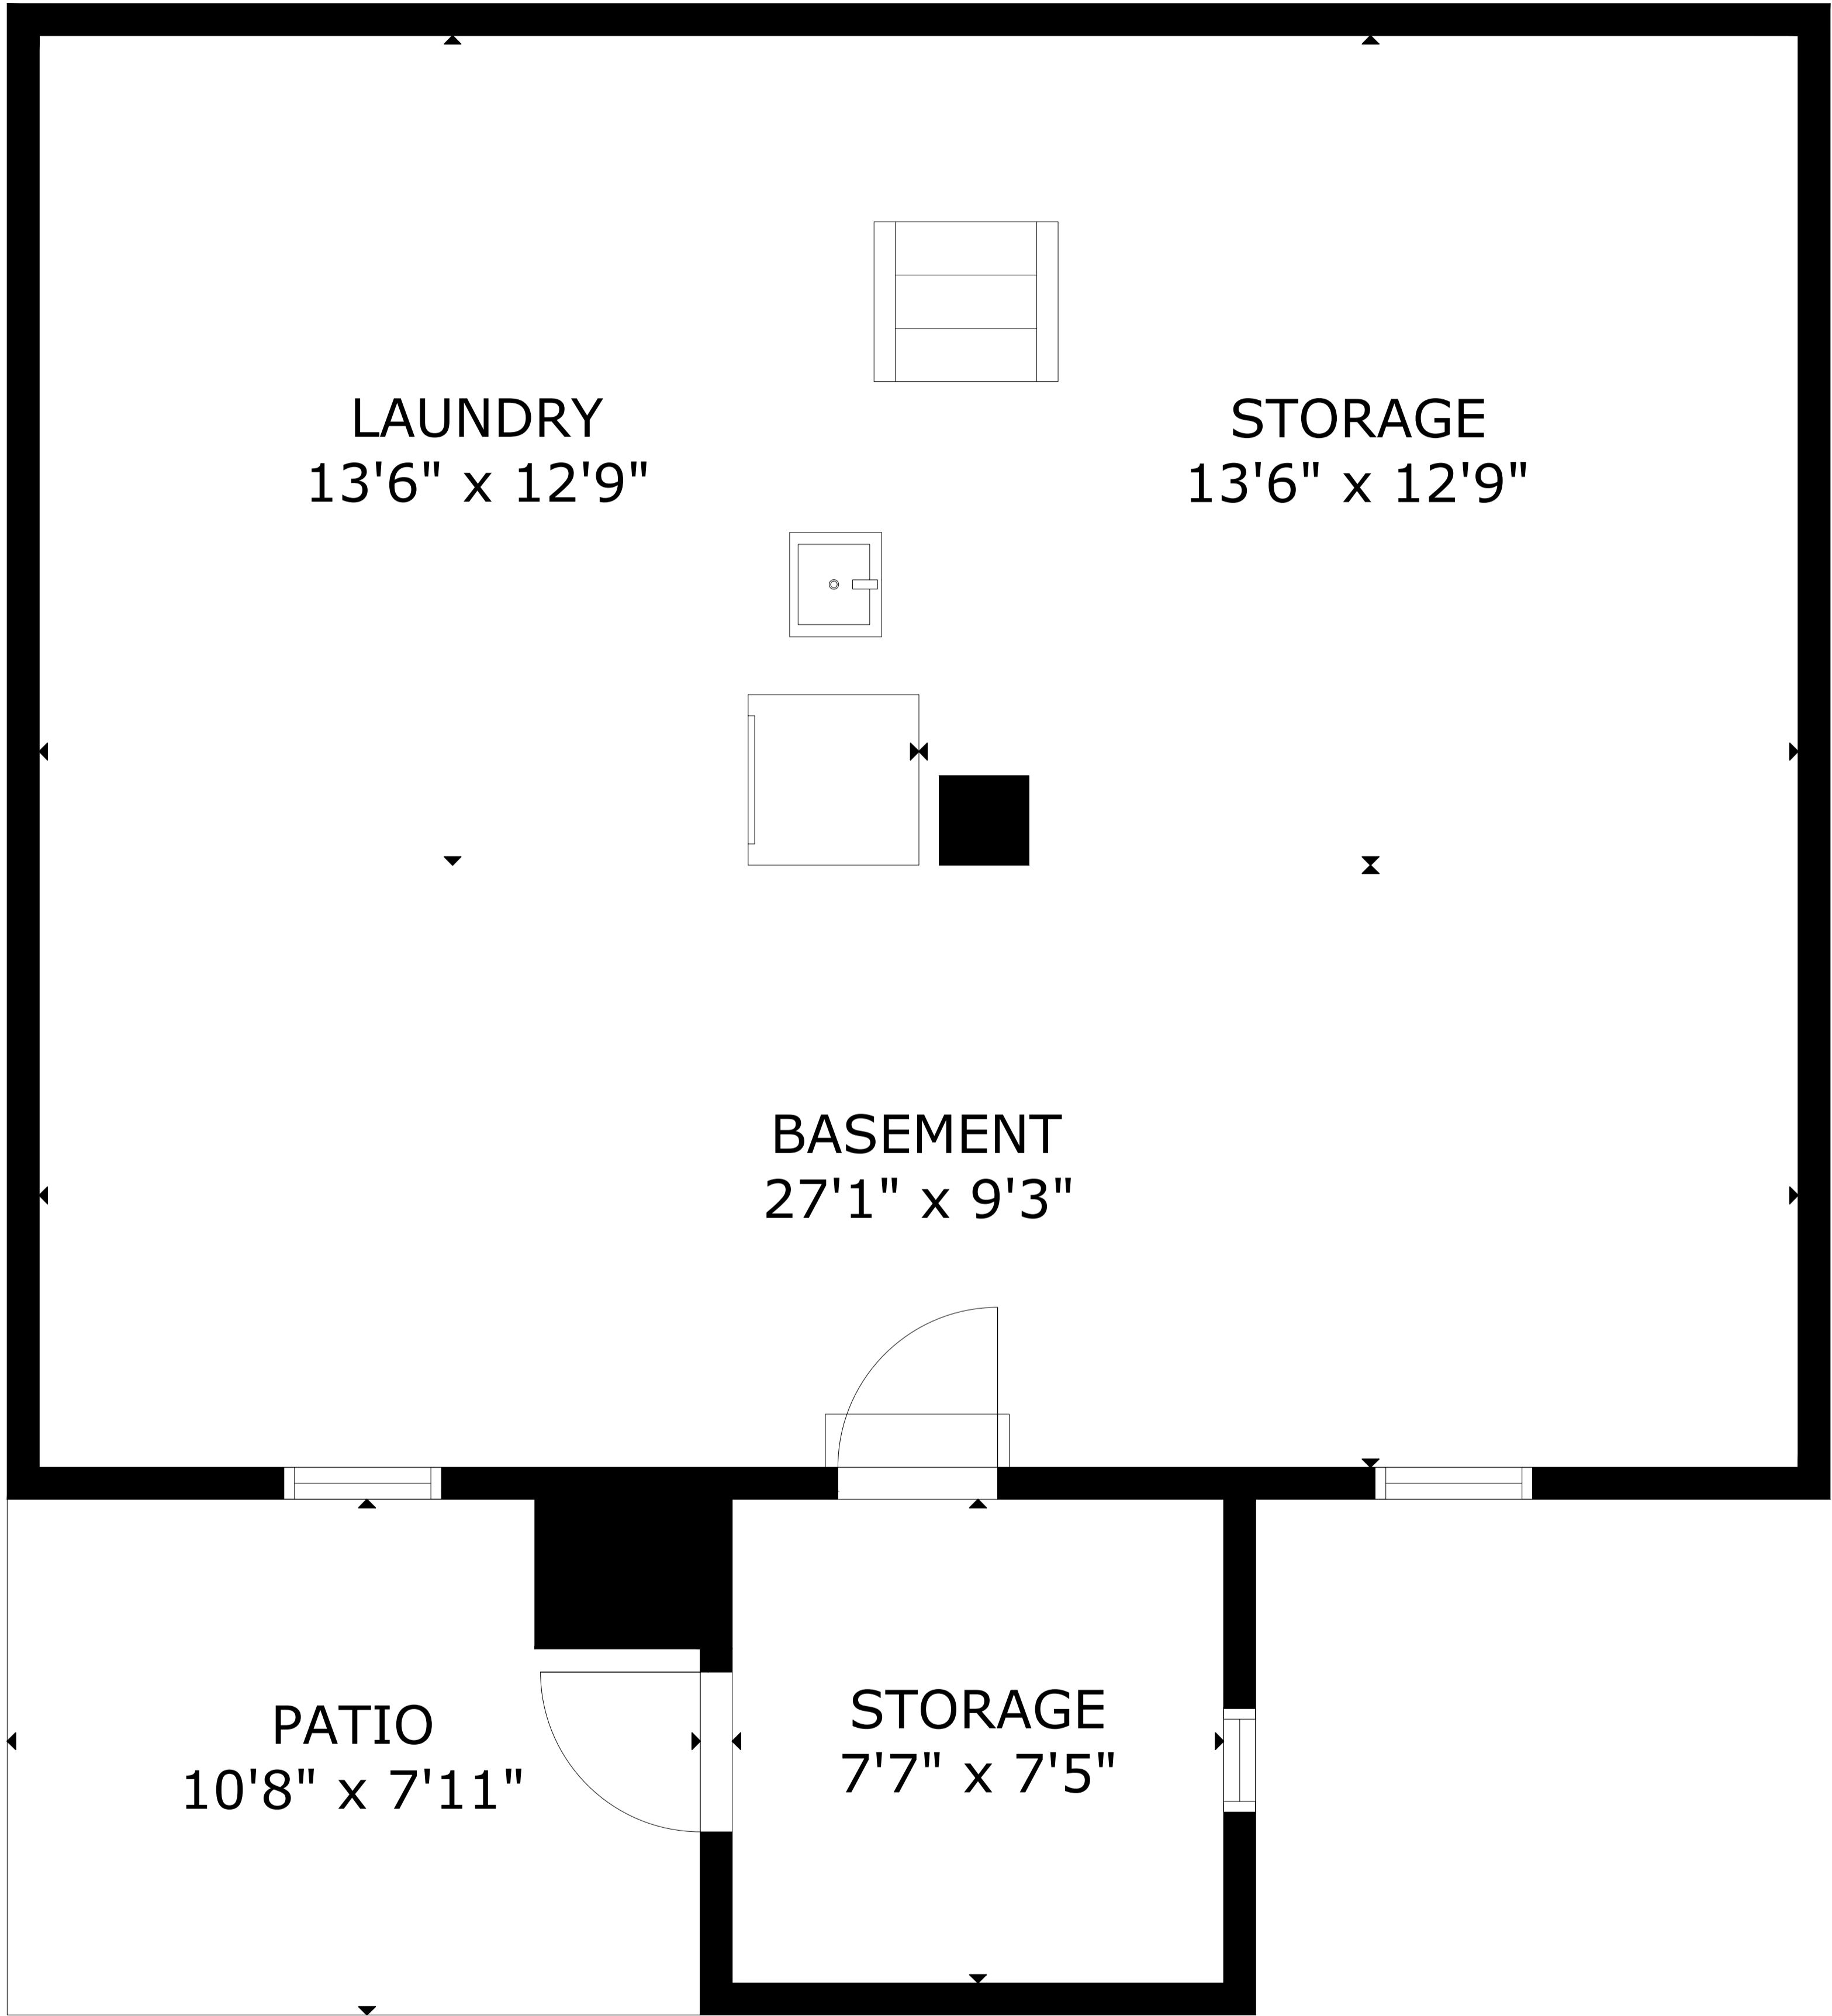

# 74 Old Blue Rocks Rd, Lunenburg NS B0J 2C0, CA

GROSS INTERNAL AREA  
TOTAL: 1,963 sq.ft  
FLOOR 1: 656 sq.ft, FLOOR 2: 646 sq.ft  
FLOOR 3: 661 sq.ft  
EXCLUDED AREA: DECK: 302 sq.ft, PORCH: 119 sq.ft  
PATIO: 79 sq.ft

SIZE AND DIMENSIONS ARE APPROXIMATE, ACTUAL MAY VARY