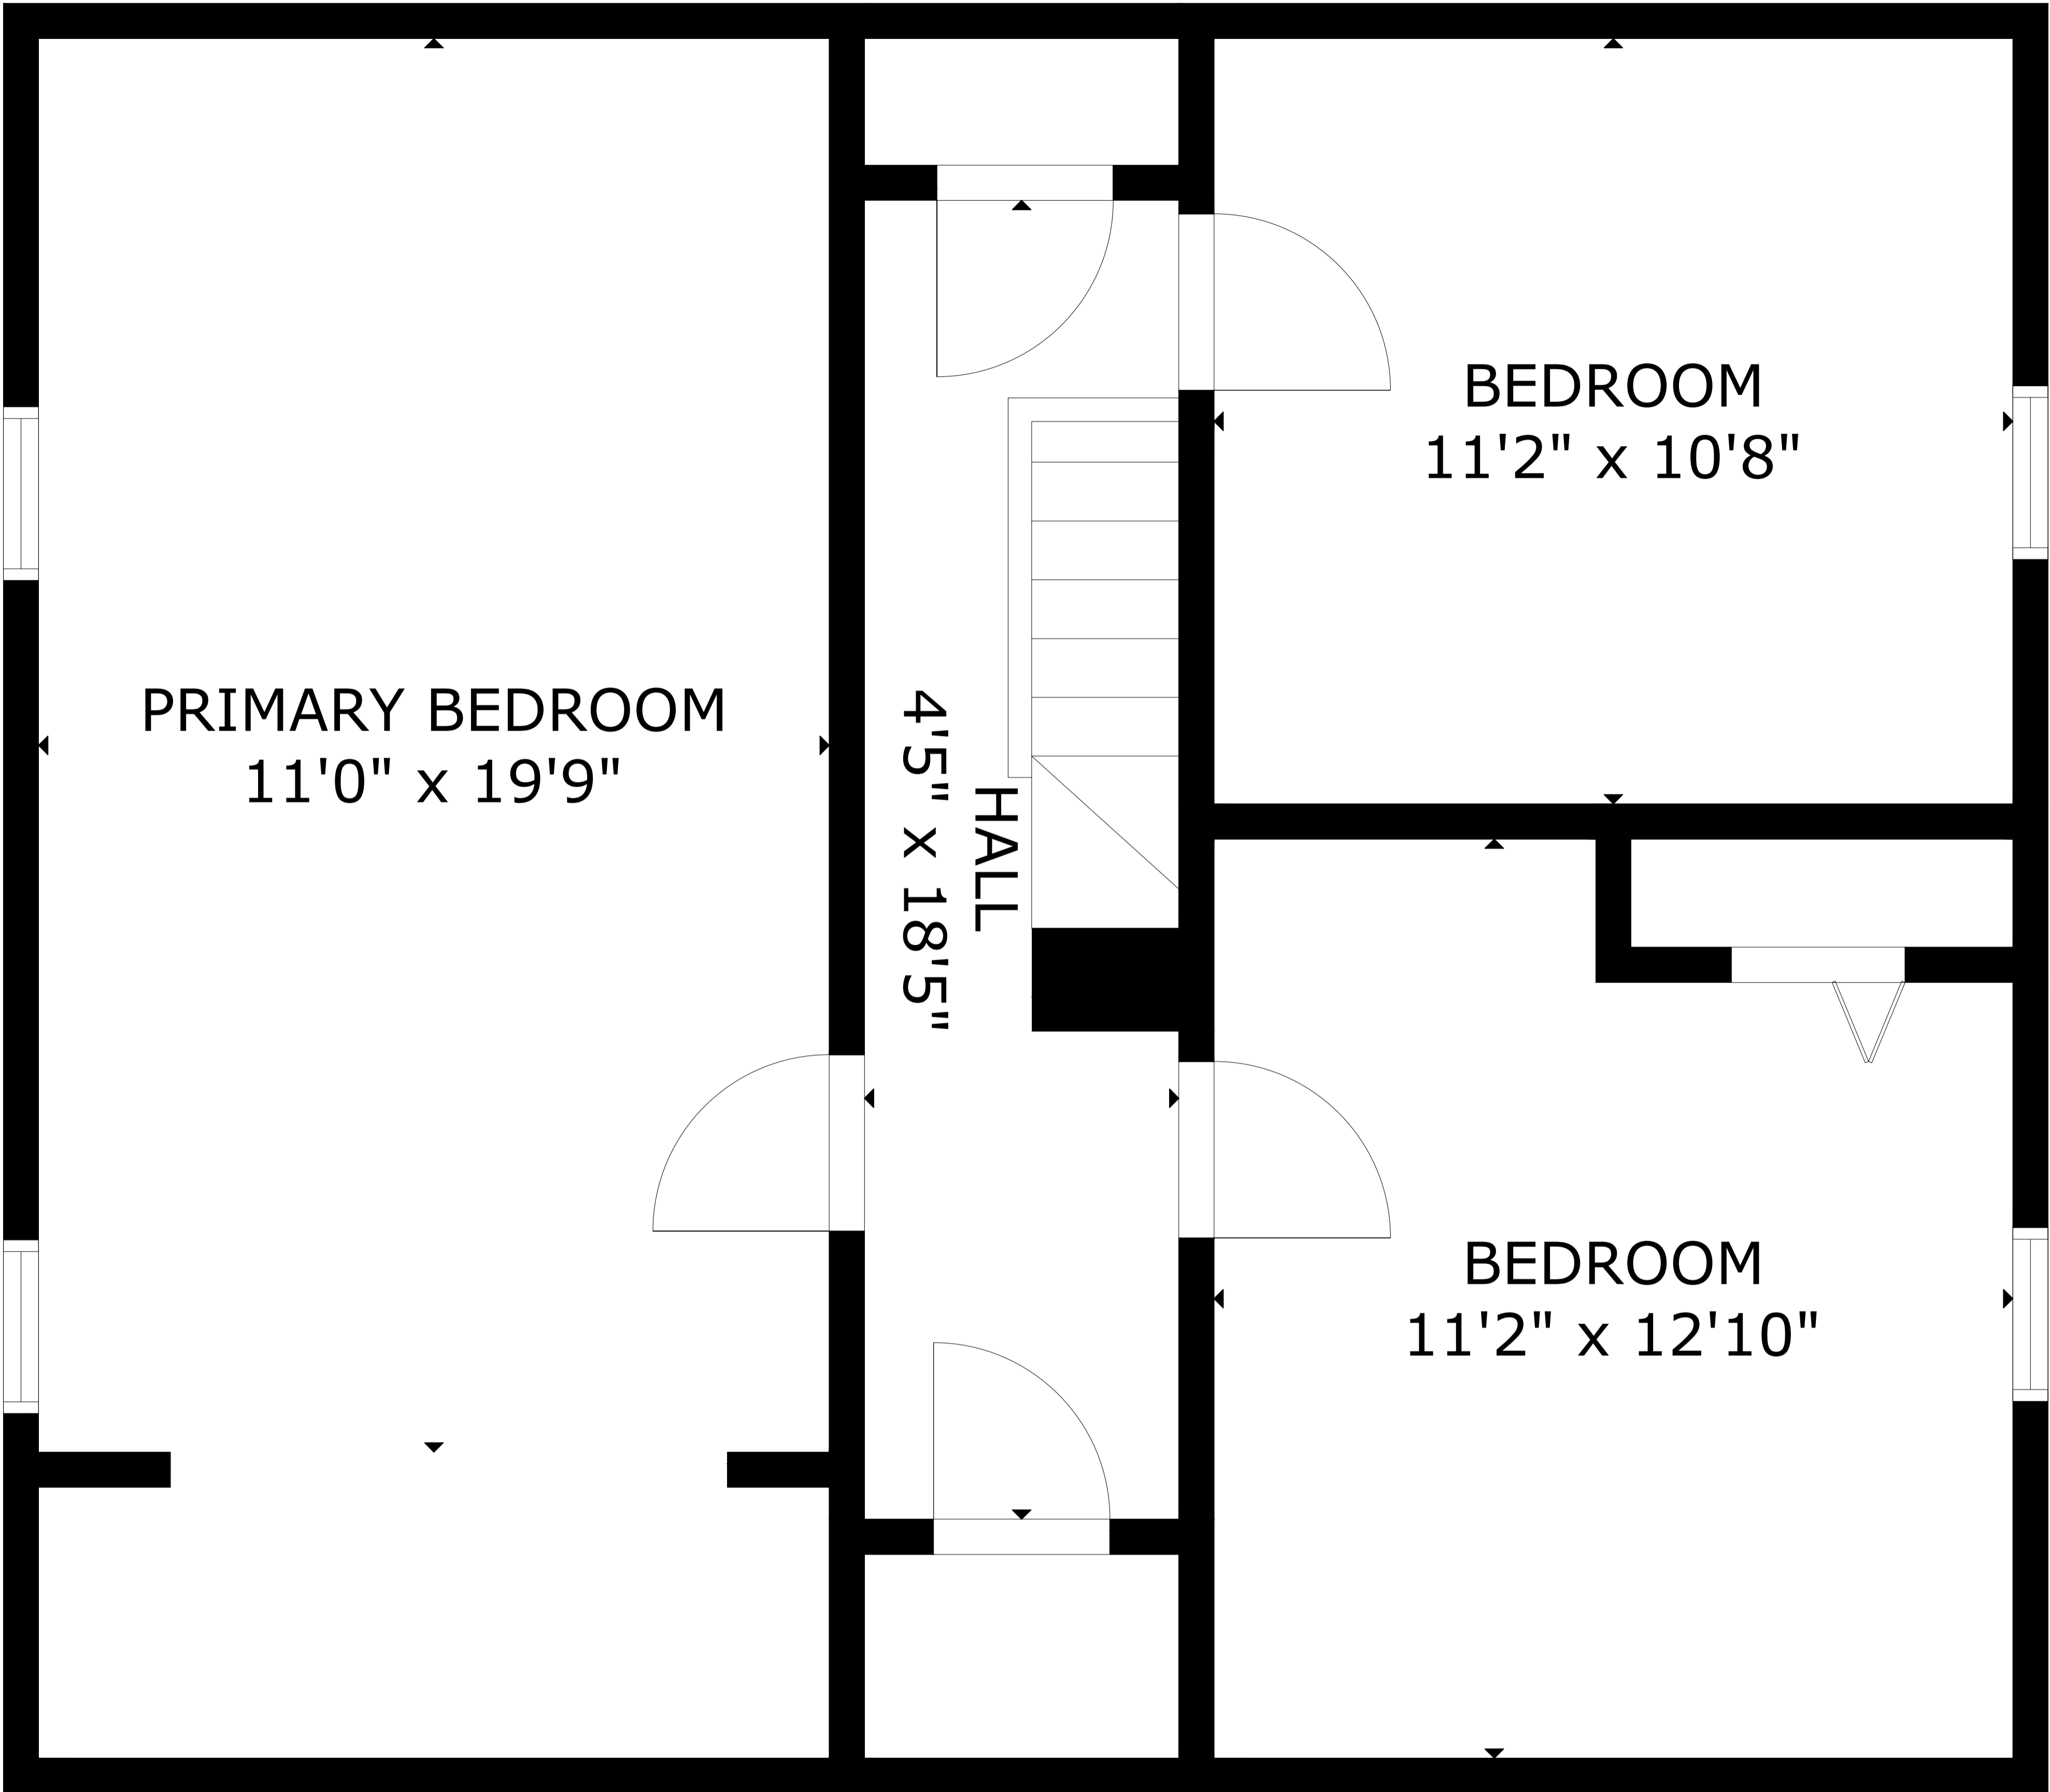

# 74 Old Blue Rocks Rd, Lunenburg NS B0J 2C0, CA

FLOOR 1

FLOOR 2

FLOOR 3

GROSS INTERNAL AREA  
TOTAL: 1,963 sq.ft  
FLOOR 1: 656 sq.ft, FLOOR 2: 646 sq.ft  
FLOOR 3: 661 sq.ft  
EXCLUDED AREA: DECK: 302 sq.ft, PORCH: 119 sq.ft  
PATIO: 79 sq.ft

SIZE AND DIMENSIONS ARE APPROXIMATE, ACTUAL MAY VARY

# 74 Old Blue Rocks Rd, Lunenburg NS B0J 2C0, CA

GROSS INTERNAL AREA  
TOTAL: 1,963 sq.ft  
FLOOR 1: 656 sq.ft, FLOOR 2: 646 sq.ft  
FLOOR 3: 661 sq.ft  
EXCLUDED AREA: DECK: 302 sq.ft, PORCH: 119 sq.ft  
PATIO: 79 sq.ft