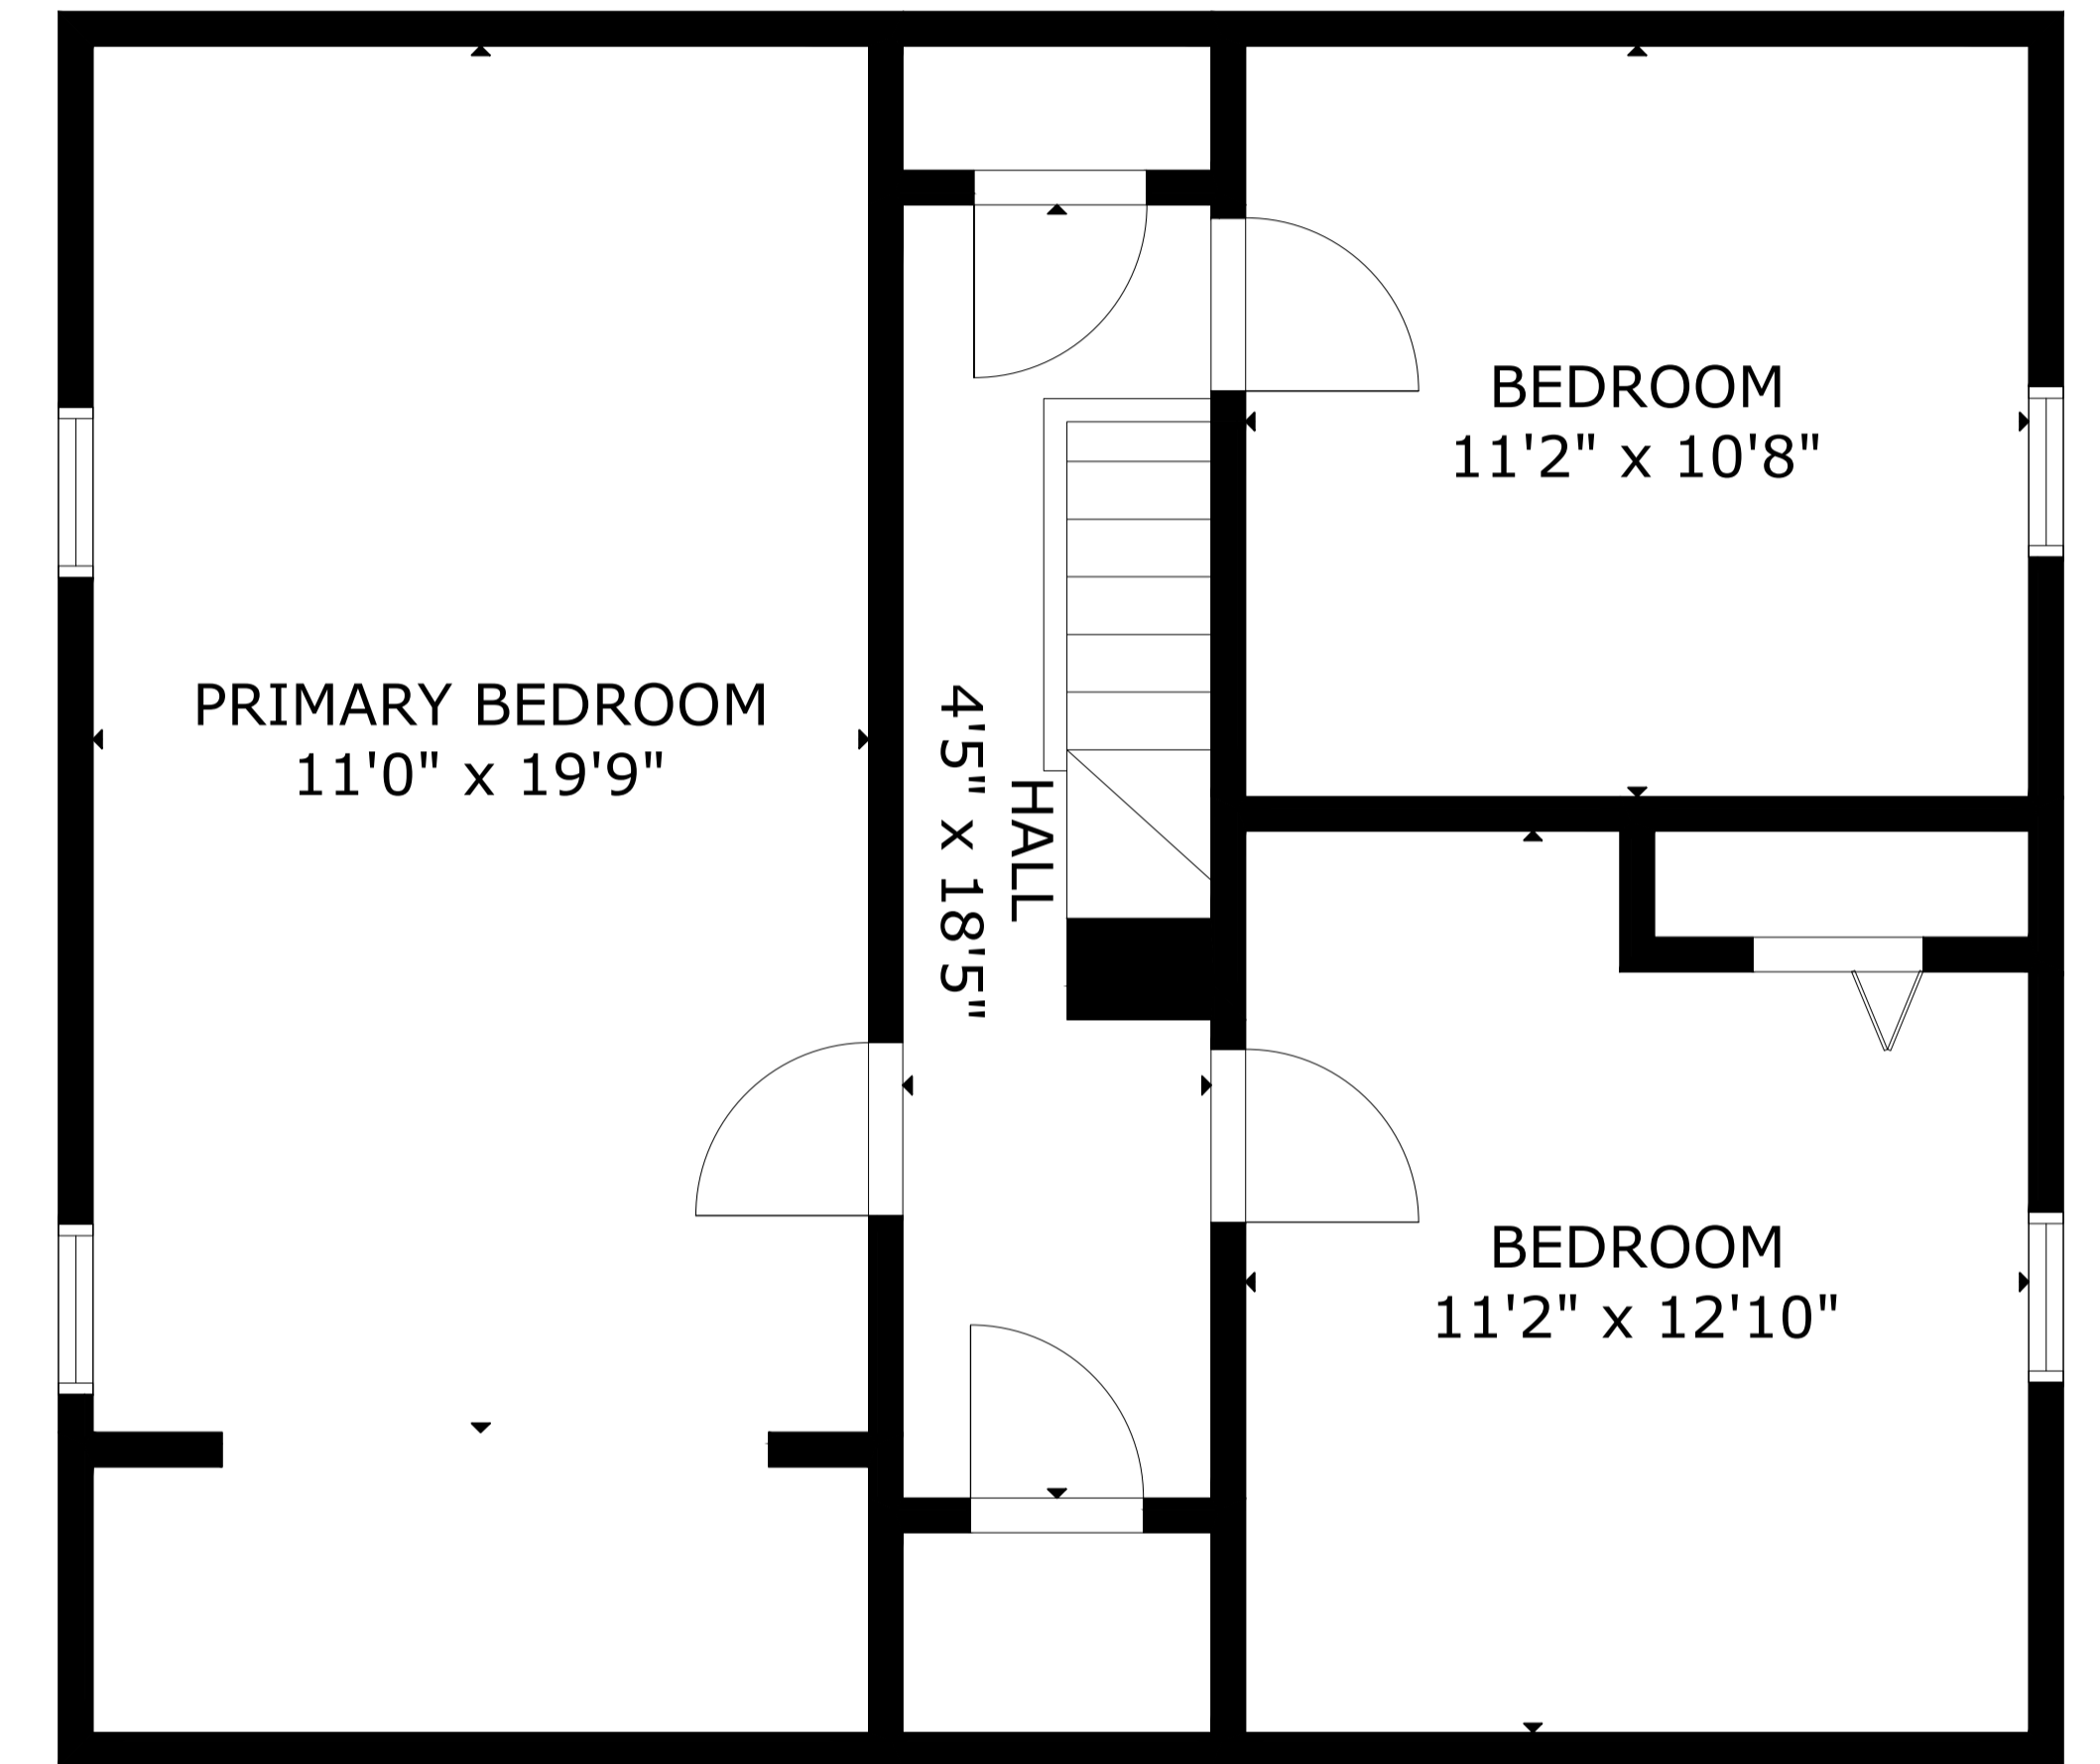

# 74 Old Blue Rocks Rd, Lunenburg NS B0J 2C0, CA

FLOOR 1

FLOOR 2

FLOOR 3

GROSS INTERNAL AREA  
TOTAL: 1,963 sq.ft  
FLOOR 1: 656 sq.ft, FLOOR 2: 646 sq.ft  
FLOOR 3: 661 sq.ft  
EXCLUDED AREA: DECK: 302 sq.ft, PORCH: 119 sq.ft  
PATIO: 79 sq.ft

# 74 Old Blue Rocks Rd, Lunenburg NS B0J 2C0, CA

GROSS INTERNAL AREA  
TOTAL: 1,963 sq.ft  
FLOOR 1: 656 sq.ft, FLOOR 2: 646 sq.ft  
FLOOR 3: 661 sq.ft  
EXCLUDED AREA: DECK: 302 sq.ft, PORCH: 119 sq.ft  
PATIO: 79 sq.ft