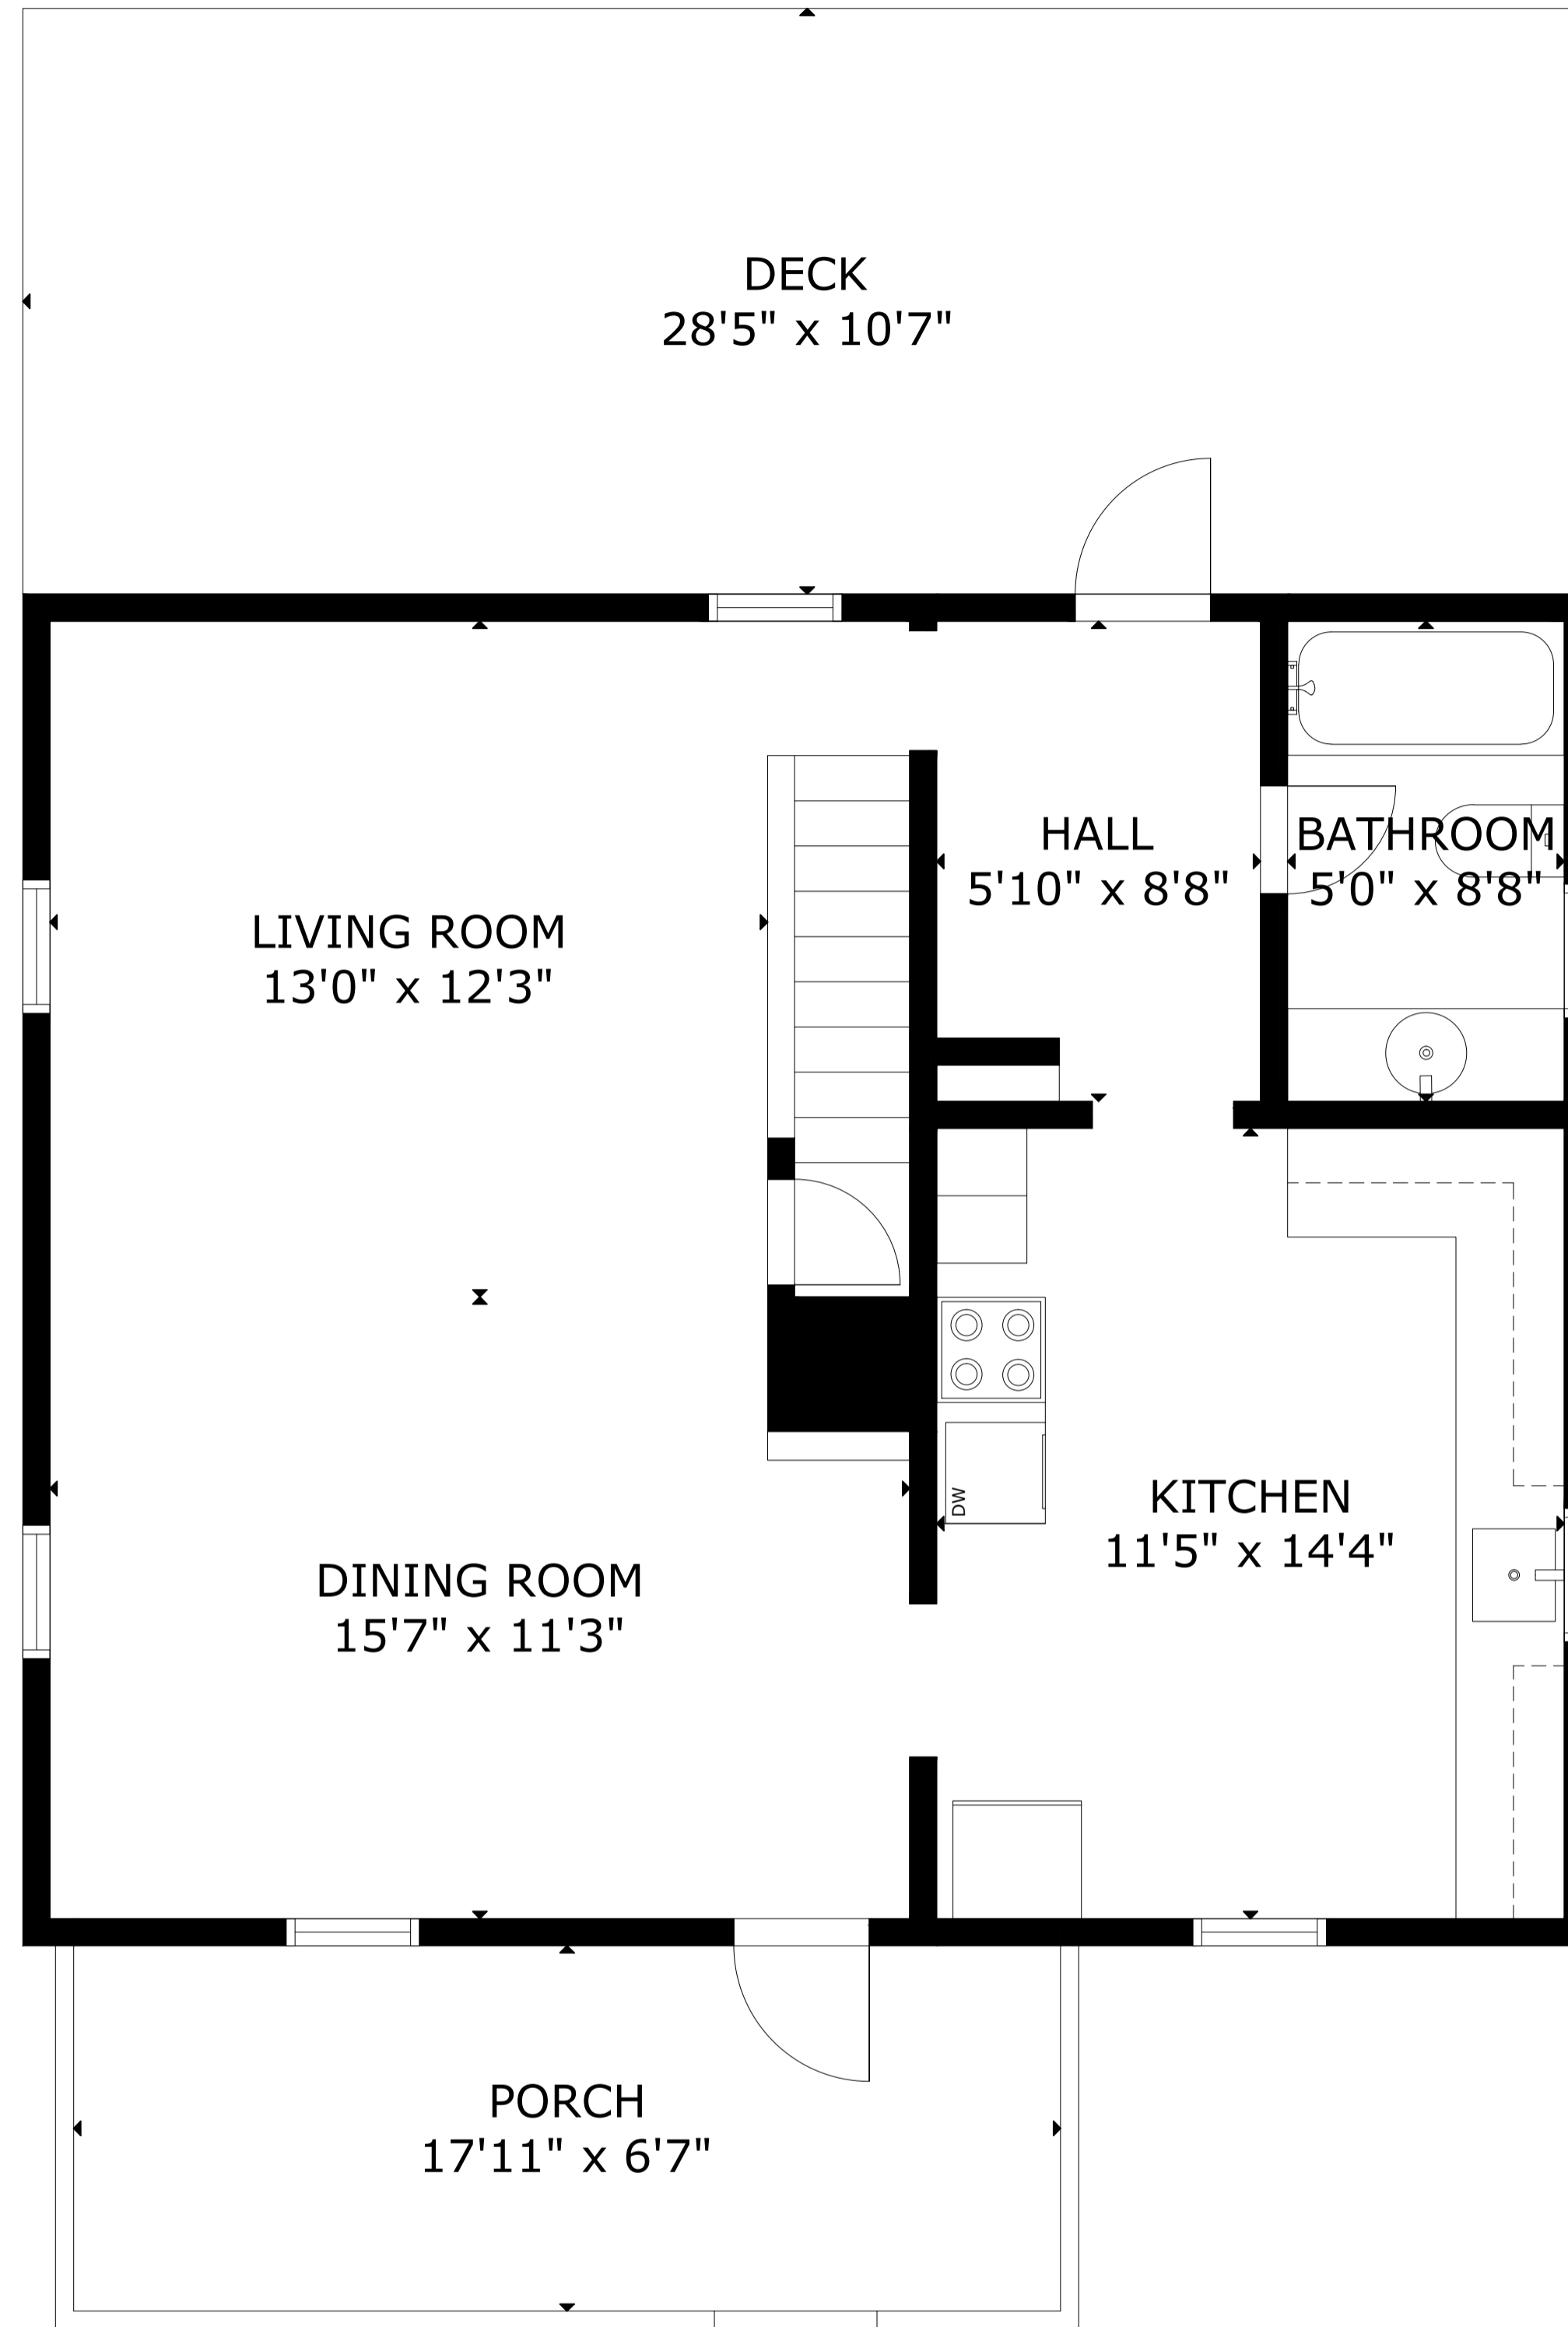

# 74 Old Blue Rocks Rd, Lunenburg NS B0J 2C0, CA

FLOOR 1

FLOOR 2

FLOOR 3

GROSS INTERNAL AREA  
TOTAL: 1,963 sq.ft  
FLOOR 1: 656 sq.ft, FLOOR 2: 646 sq.ft  
FLOOR 3: 661 sq.ft  
EXCLUDED AREA: DECK: 302 sq.ft, PORCH: 119 sq.ft  
PATIO: 79 sq.ft

SIZE AND DIMENSIONS ARE APPROXIMATE, ACTUAL MAY VARY

# 74 Old Blue Rocks Rd, Lunenburg NS B0J 2C0, CA

GROSS INTERNAL AREA  
TOTAL: 1,963 sq.ft  
FLOOR 1: 656 sq.ft, FLOOR 2: 646 sq.ft  
FLOOR 3: 661 sq.ft  
EXCLUDED AREA: DECK: 302 sq.ft, PORCH: 119 sq.ft  
PATIO: 79 sq.ft