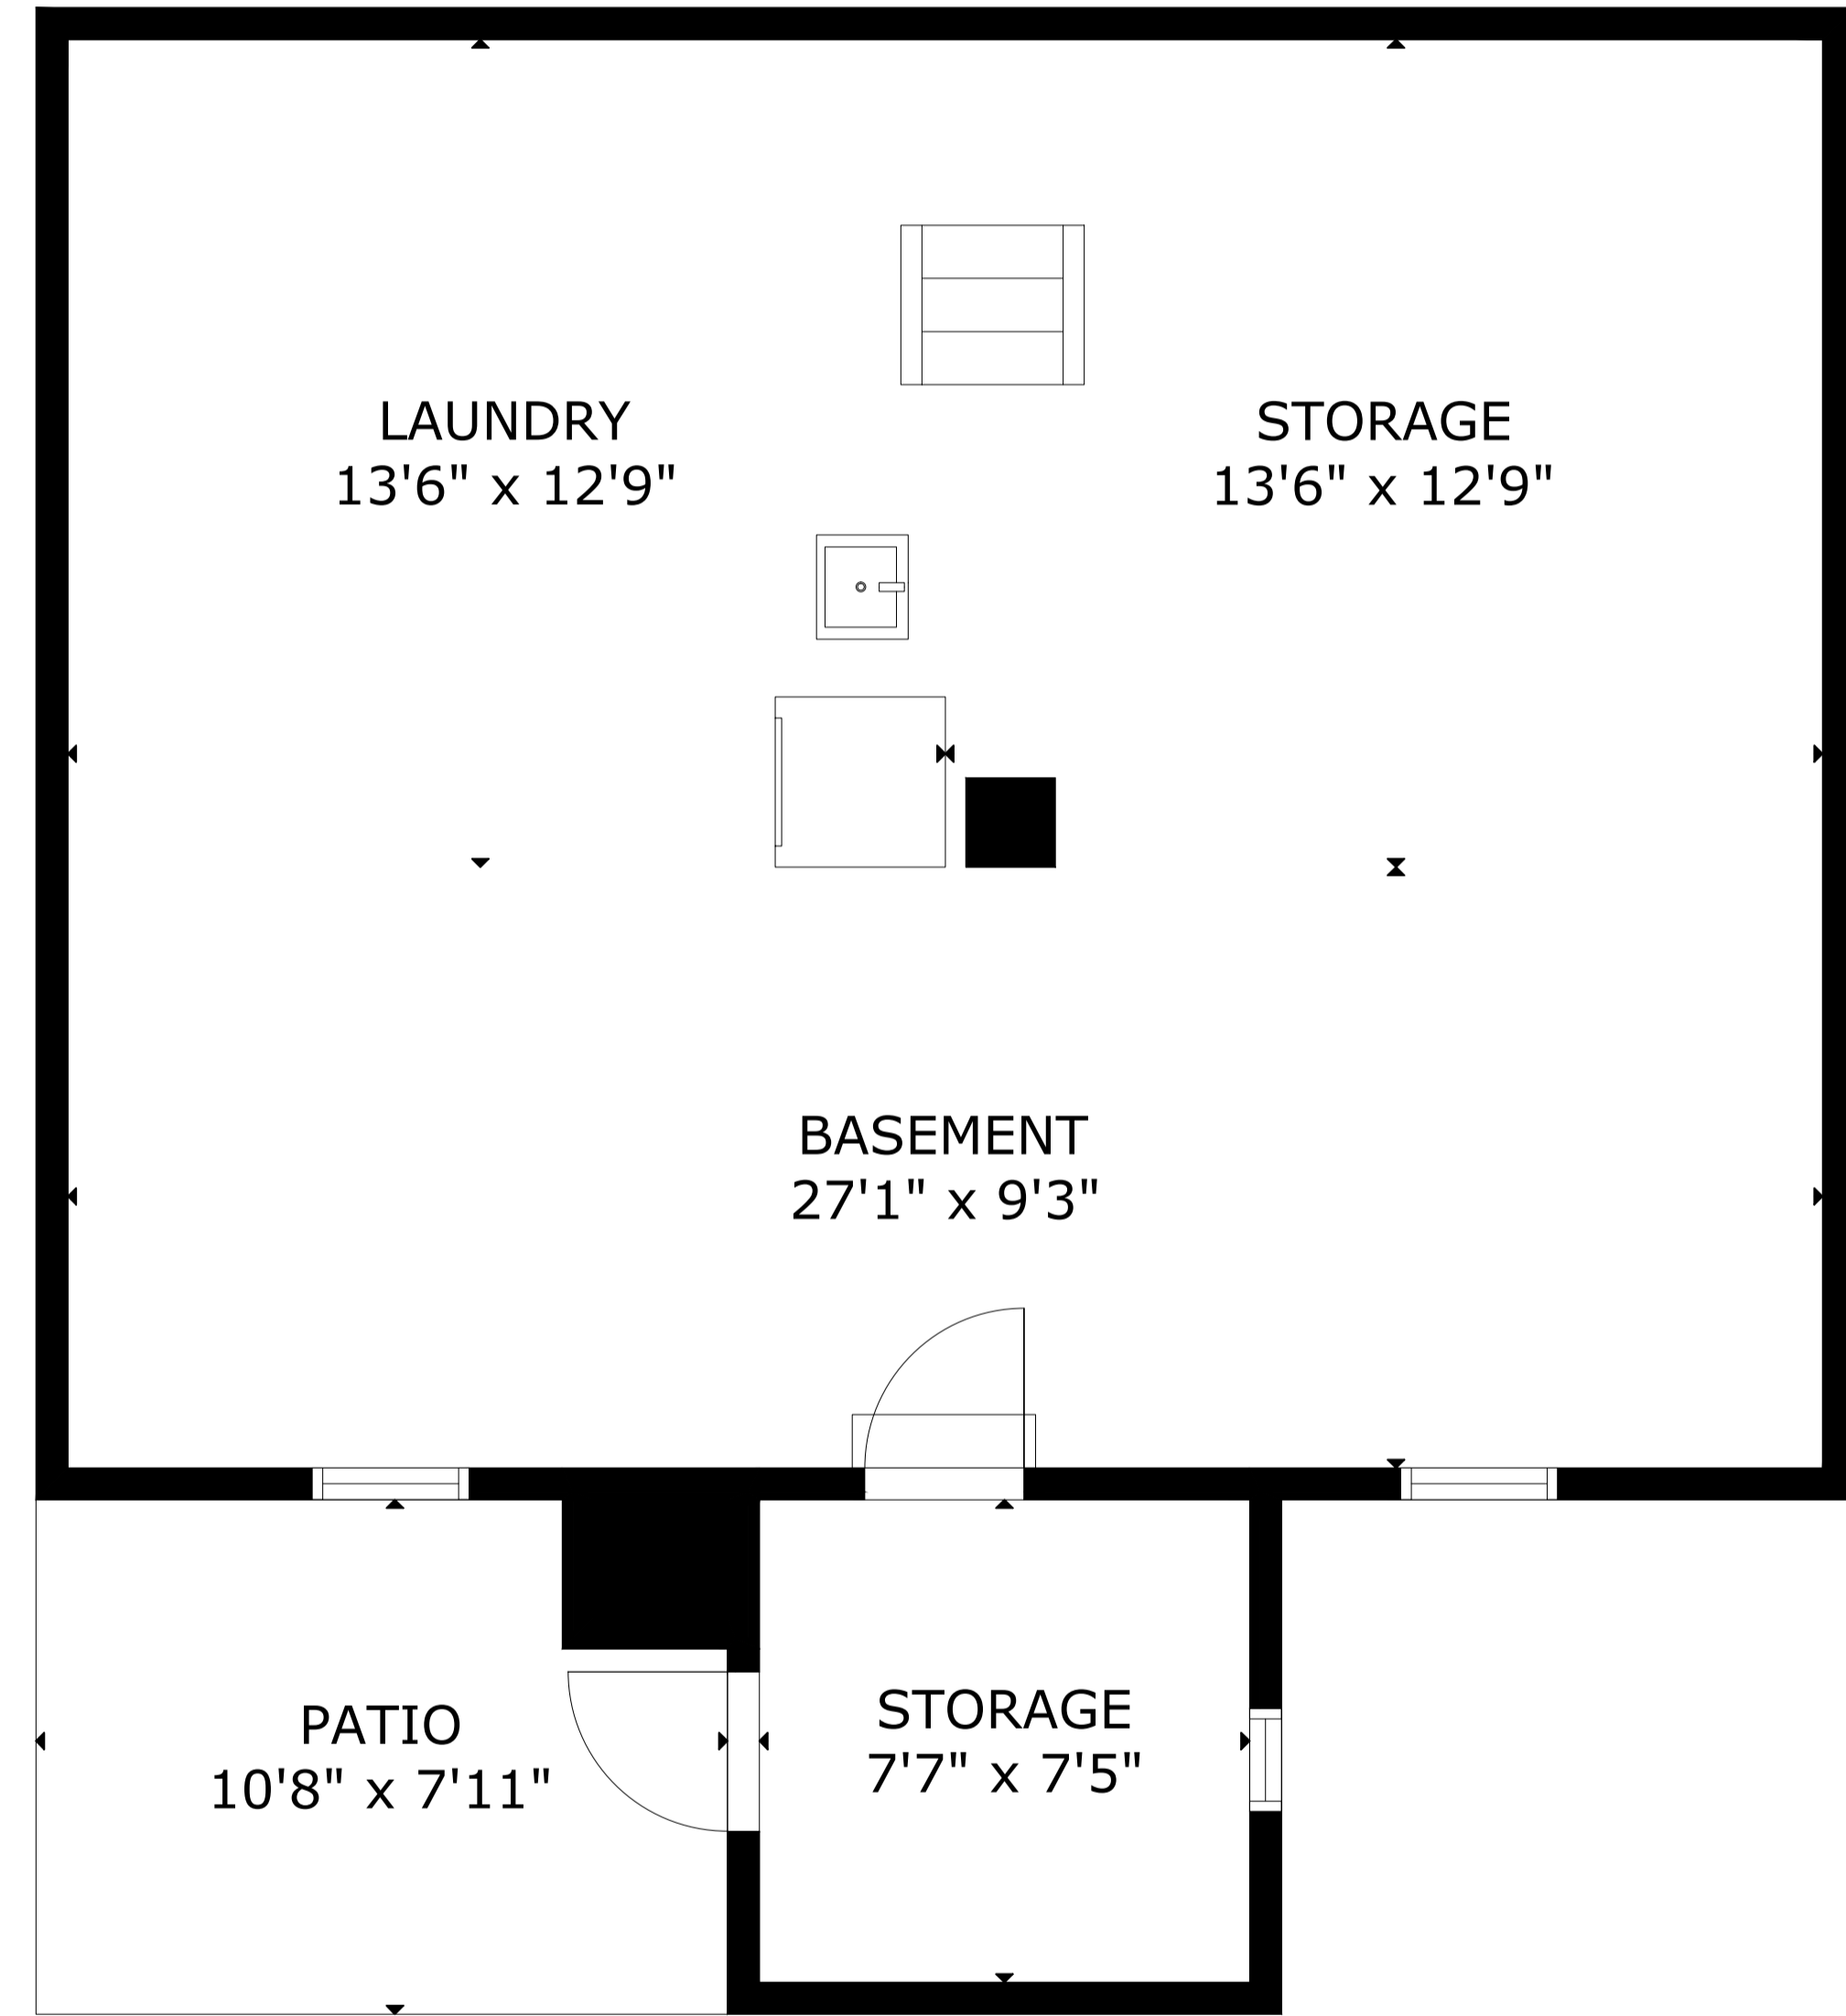

# 74 Old Blue Rocks Rd, Lunenburg NS B0J 2C0, CA

FLOOR 1

FLOOR 2

FLOOR 3

GROSS INTERNAL AREA  
TOTAL: 1,963 sq.ft  
FLOOR 1: 656 sq.ft, FLOOR 2: 646 sq.ft  
FLOOR 3: 661 sq.ft  
EXCLUDED AREA: DECK: 302 sq.ft, PORCH: 119 sq.ft  
PATIO: 79 sq.ft

# 74 Old Blue Rocks Rd, Lunenburg NS B0J 2C0, CA

GROSS INTERNAL AREA  
TOTAL: 1,963 sq.ft  
FLOOR 1: 656 sq.ft, FLOOR 2: 646 sq.ft  
FLOOR 3: 661 sq.ft  
EXCLUDED AREA: DECK: 302 sq.ft, PORCH: 119 sq.ft  
PATIO: 79 sq.ft