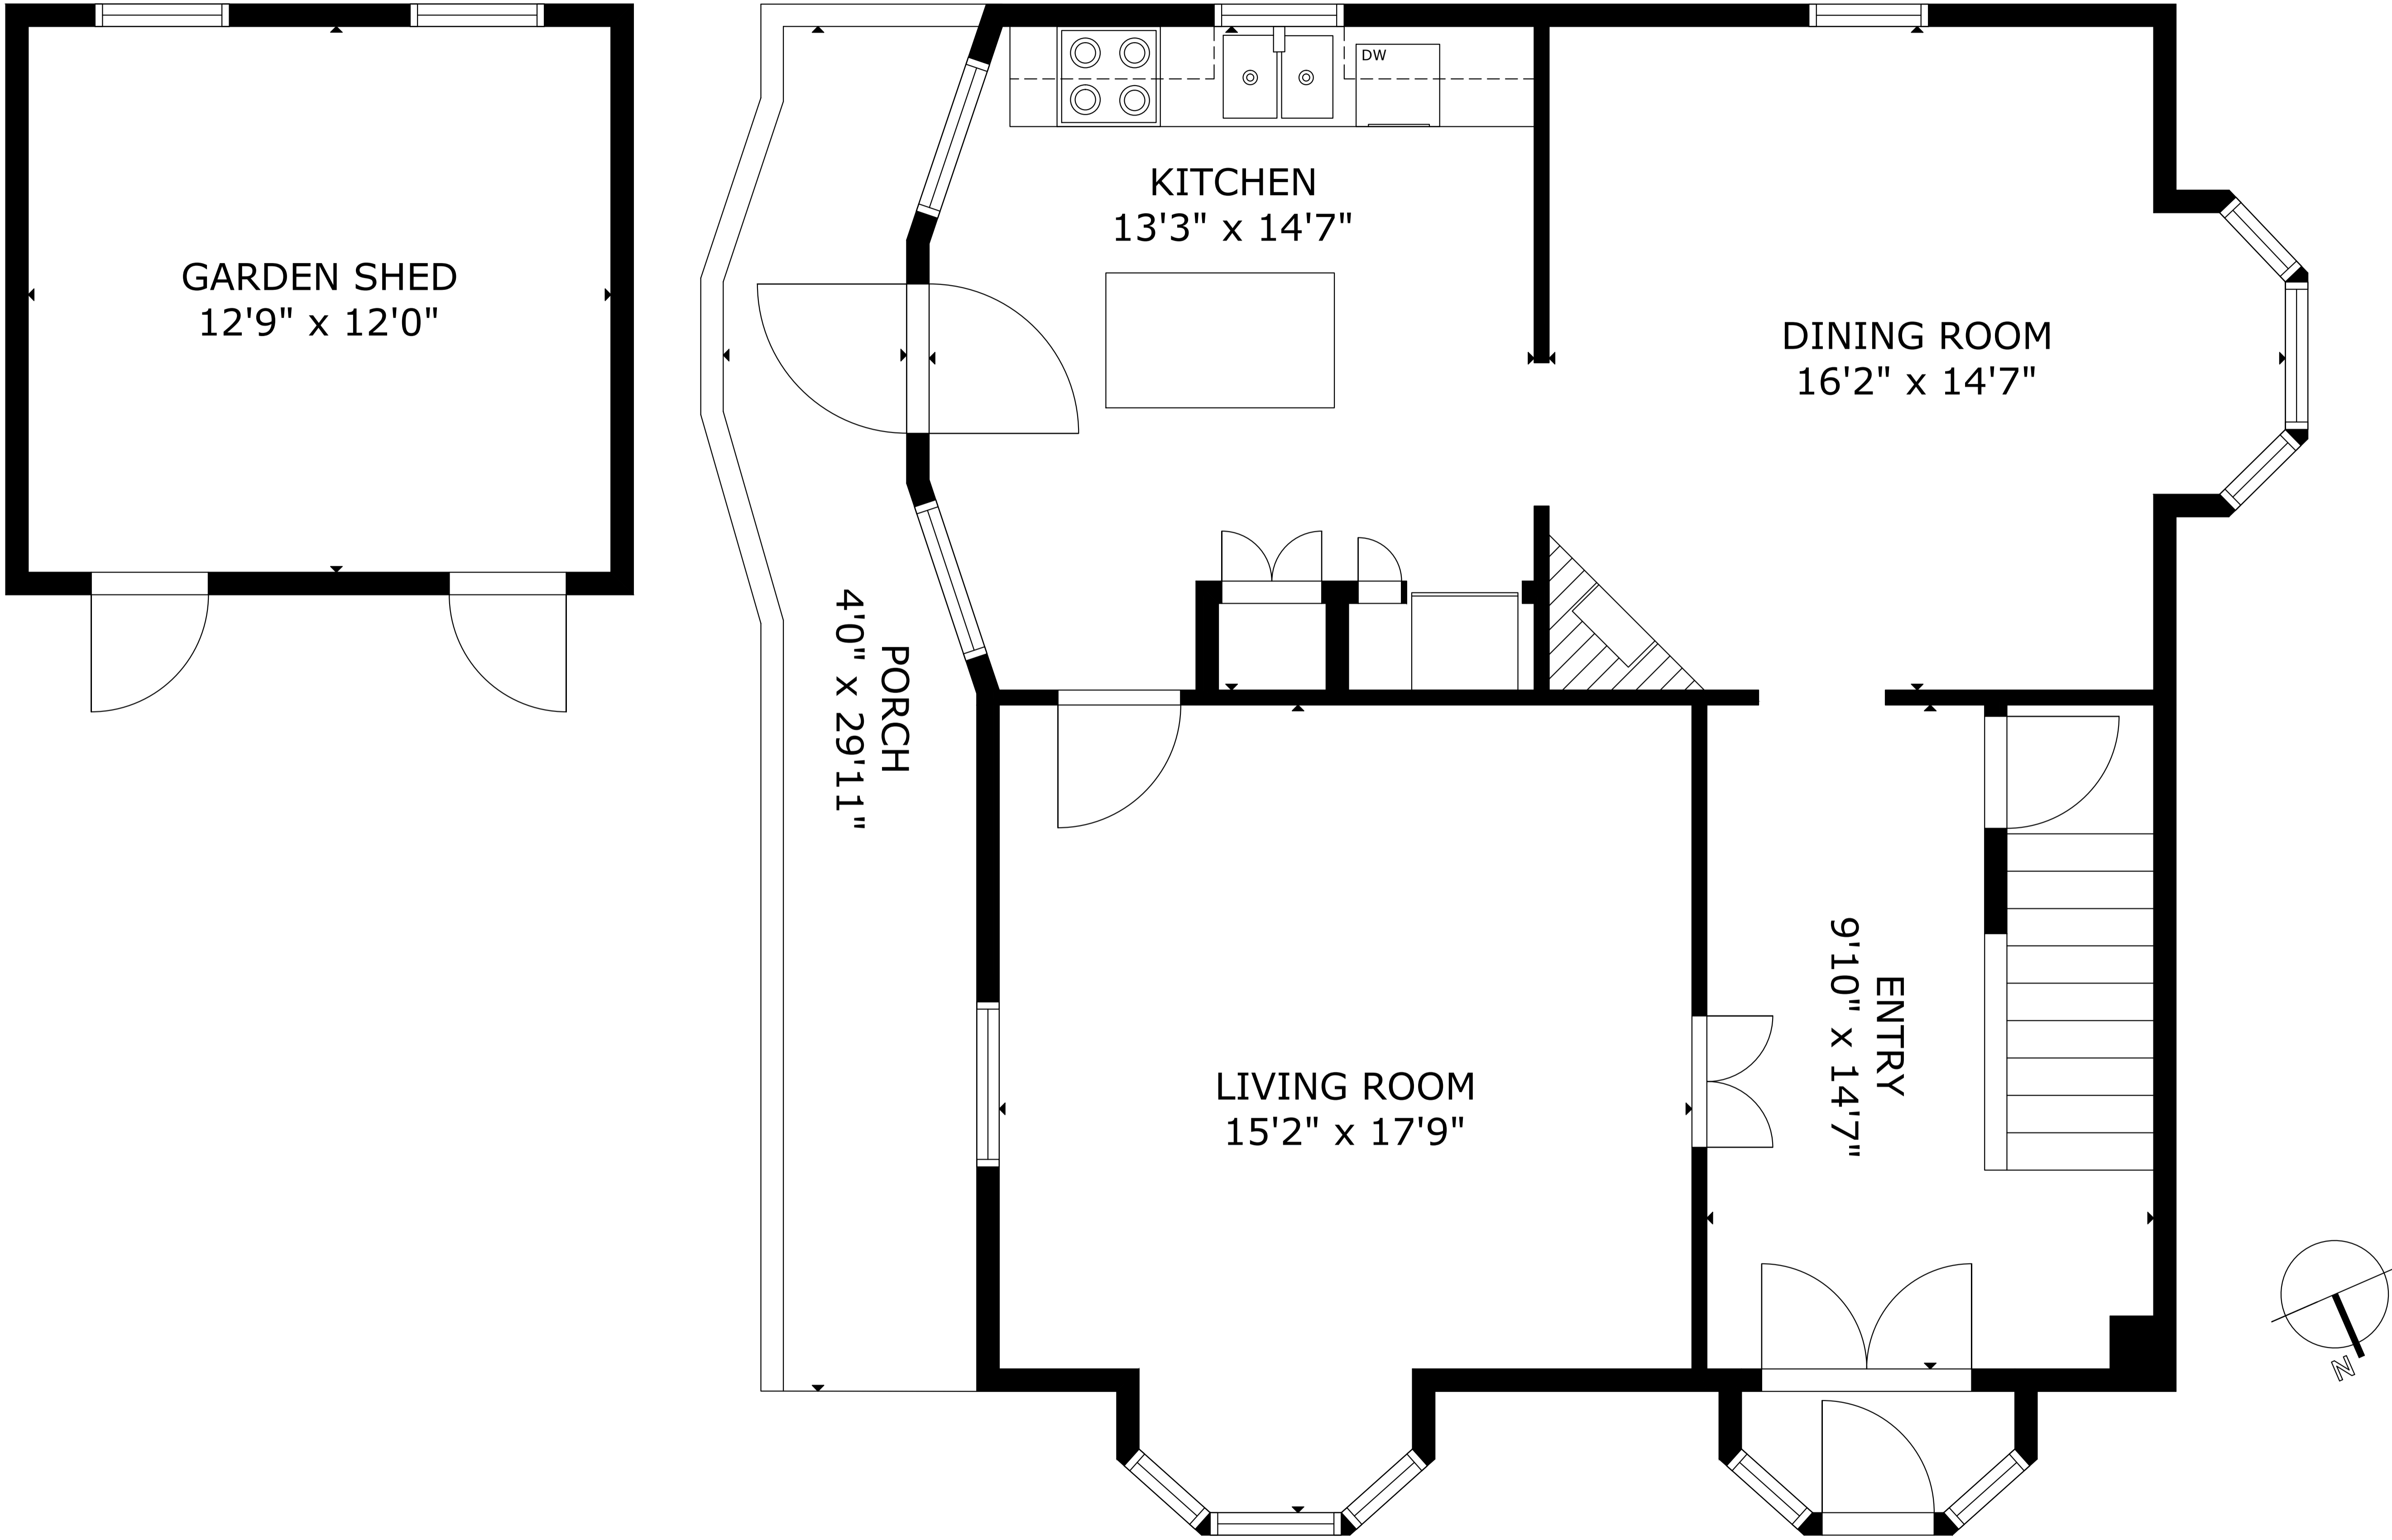

230 PELHAM ST, LUNENBURG NS B0J 2C0, CA

GROSS INTERNAL AREA

TOTAL: 2,644 sq.ft

BASEMENT: 707 sq.ft, FLOOR 1: 810 sq.ft

FLOOR 2: 787 sq.ft, FLOOR 3: 340 sq.ft

EXCLUDED AREAS: DECK: 233 sq.ft, PORCH: 121 sq.ft, GARDEN SHED: 153 sq.ft

SIZE AND DIMENSIONS ARE APPROXIMATE, ACTUAL MAY VARY

230 PELHAM ST, LUNENBURG NS B0J 2C0, CA

GROSS INTERNAL AREA
TOTAL: 2,644 sq.ft
BASEMENT: 707 sq.ft, FLOOR 1: 810 sq.ft
FLOOR 2: 787 sq.ft, FLOOR 3: 340 sq.ft
EXCLUDED AREAS: DECK: 233 sq.ft, PORCH: 121 sq.ft, GARDEN SHED: 153 sq.ft
SIZE AND DIMENSIONS ARE APPROXIMATE, ACTUAL MAY VARY

SIZE AND DIMENSIONS ARE APPROXIMATE, ACTUAL MAY VARY

230 PELHAM ST, LUNENBURG NS B0J 2C0, CA

GROSS INTERNAL AREA
TOTAL: 2,644 sq.ft

BASEMENT: 707 sq.ft, FLOOR 1: 810 sq.ft

FLOOR 2: 787 sq.ft, FLOOR 3: 340 sq.ft