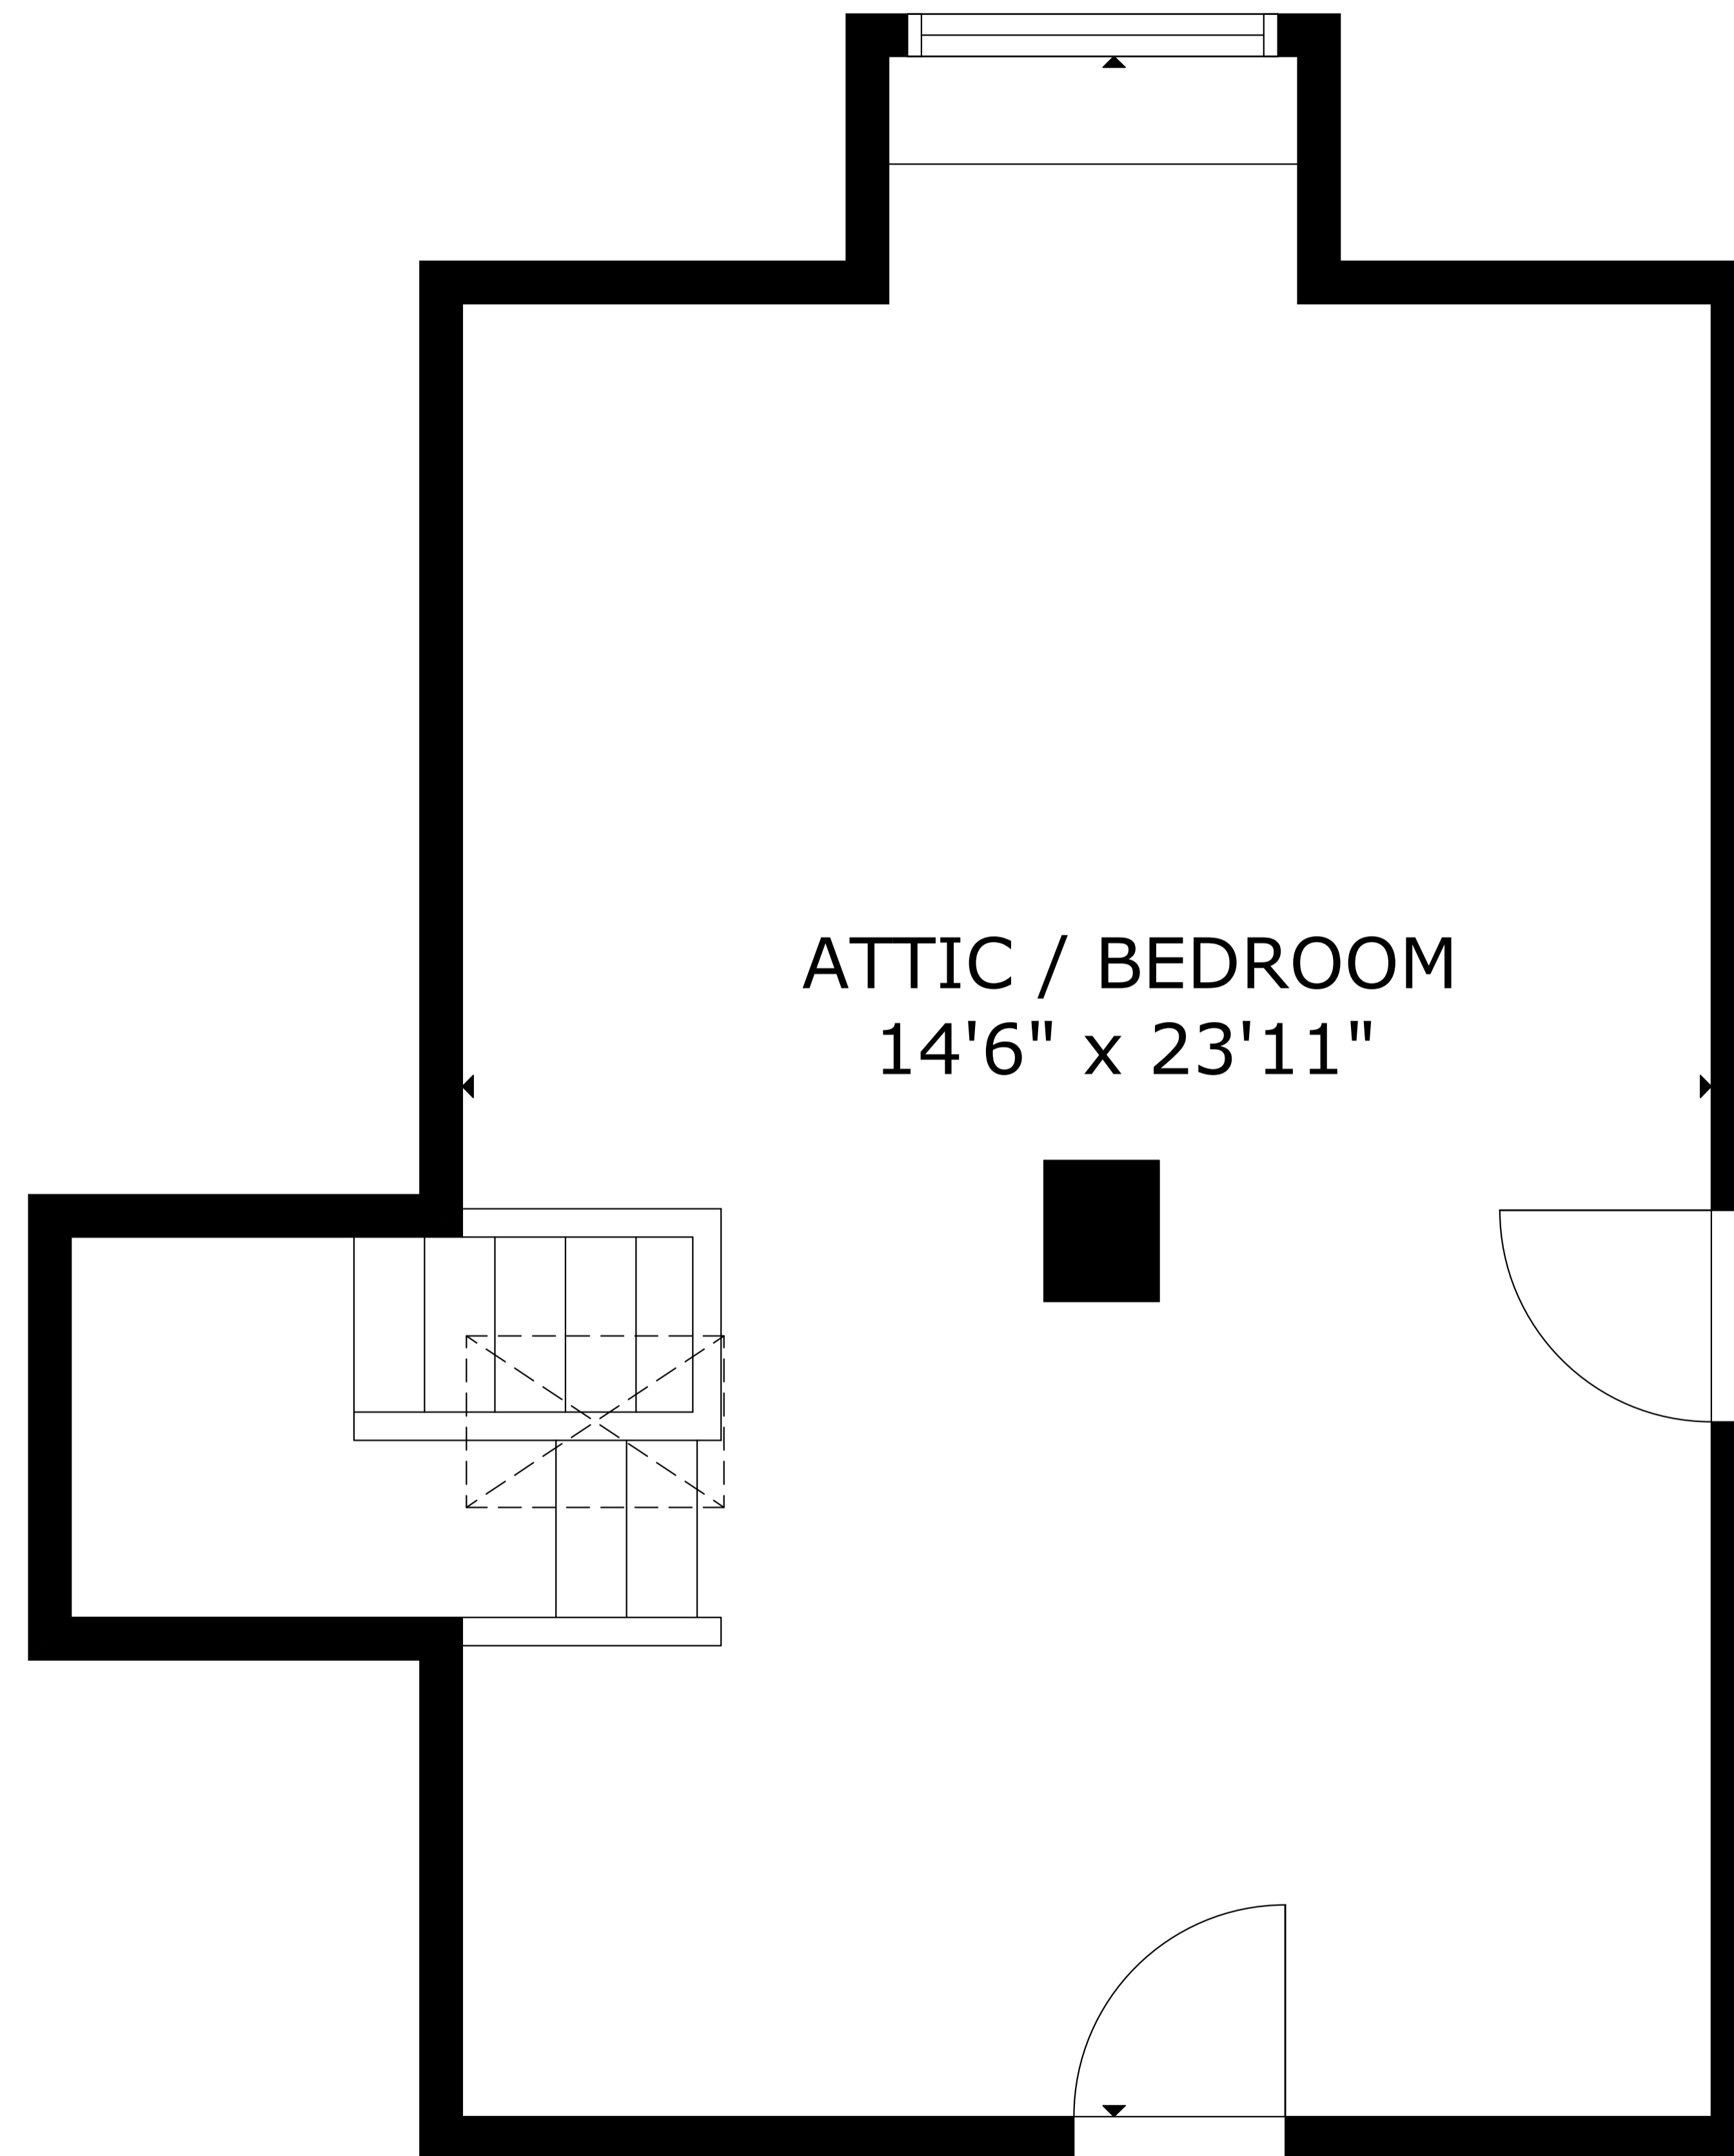

SIZE AND DIMENSIONS ARE APPROXIMATE, ACTUAL MAY VARY

230 PELHAM ST, LUNENBURG NS B0J 2C0, CA

GROSS INTERNAL AREA
TOTAL: 2,644 sq.ft
BASEMENT: 707 sq.ft, FLOOR 1: 810 sq.ft
FLOOR 2: 787 sq.ft, FLOOR 3: 340 sq.ft
EXCLUDED AREAS: DECK: 233 sq.ft, PORCH: 121 sq.ft, GARDEN SHED: 153 sq.ft
SIZE AND DIMENSIONS ARE APPROXIMATE, ACTUAL MAY VARY

230 PELHAM ST, LUNENBURG NS B0J 2C0, CA

GROSS INTERNAL AREA

TOTAL: 2,644 sq.ft

BASEMENT: 707 sq.ft, FLOOR 1: 810 sq.ft

FLOOR 2: 787 sq.ft, FLOOR 3: 340 sq.ft

EXCLUDED AREAS: DECK: 233 sq.ft, PORCH: 121 sq.ft, GARDEN SHED: 153 sq.ft

SIZE AND DIMENSIONS ARE APPROXIMATE, ACTUAL MAY VARY

230 PELHAM ST, LUNENBURG NS B0J 2C0, CA

GROSS INTERNAL AREA
TOTAL: 2,644 sq.ft

BASEMENT: 707 sq.ft, FLOOR 1: 810 sq.ft

FLOOR 2: 787 sq.ft, FLOOR 3: 340 sq.ft

EXCLUDED AREAS: DECK: 233 sq.ft, PORCH: 121 sq.ft, GARDEN SHED: 153 sq.ft

SIZE AND DIMENSIONS ARE APPROXIMATE, ACTUAL MAY VARY

230 PELHAM ST, LUNENBURG NS B0J 2C0, CA

GROSS INTERNAL AREA
TOTAL: 2,644 sq.ft
BASEMENT: 707 sq.ft, FLOOR 1: 810 sq.ft
FLOOR 2: 787 sq.ft, FLOOR 3: 340 sq.ft
EXCLUDED AREAS: DECK: 233 sq.ft, PORCH: 121 sq.ft, GARDEN SHED: 153 sq.ft
SIZE AND DIMENSIONS ARE APPROXIMATE, ACTUAL MAY VARY