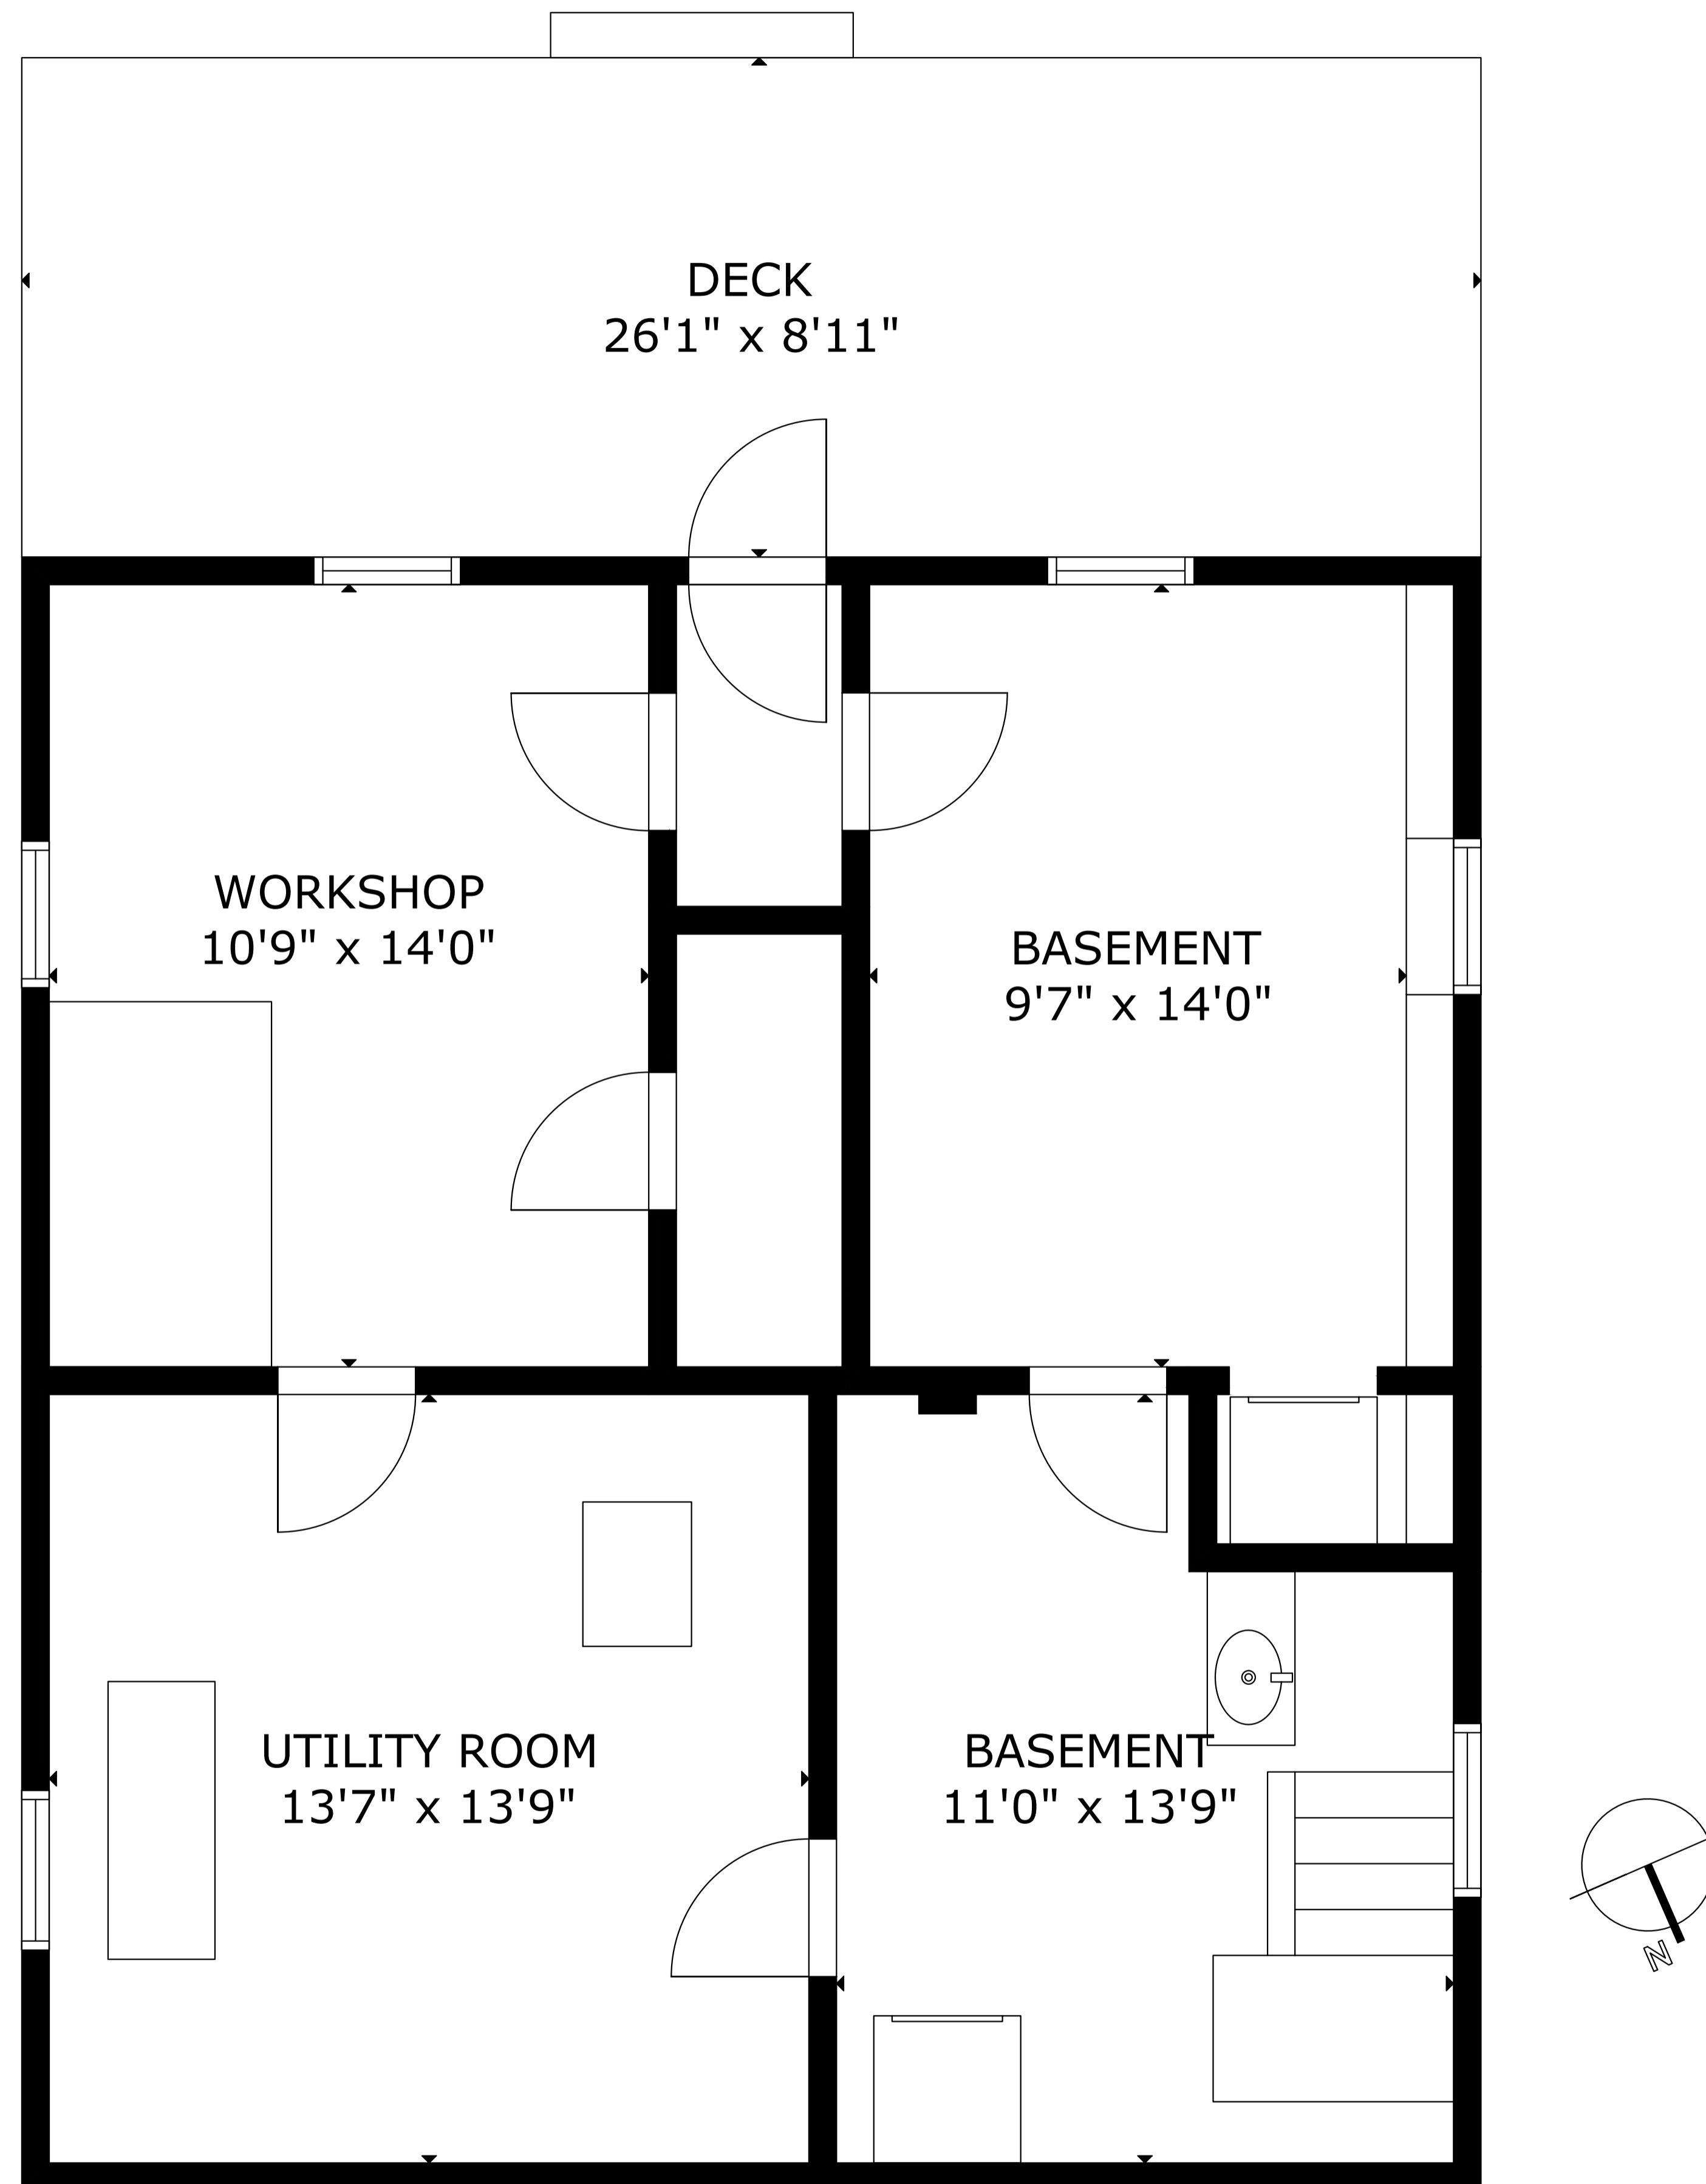

SIZE AND DIMENSIONS ARE APPROXIMATE, ACTUAL MAY VARY

230 PELHAM ST, LUNENBURG NS B0J 2C0, CA

GROSS INTERNAL AREA
TOTAL: 2,644 sq.ft
BASEMENT: 707 sq.ft, FLOOR 1: 810 sq.ft
FLOOR 2: 787 sq.ft, FLOOR 3: 340 sq.ft
EXCLUDED AREAS: DECK: 233 sq.ft, PORCH: 121 sq.ft, GARDEN SHED: 153 sq.ft
SIZE AND DIMENSIONS ARE APPROXIMATE, ACTUAL MAY VARY

230 PELHAM ST, LUNENBURG NS B0J 2C0, CA

GROSS INTERNAL AREA

TOTAL: 2,644 sq.ft

BASEMENT: 707 sq.ft, FLOOR 1: 810 sq.ft

FLOOR 2: 787 sq.ft, FLOOR 3: 340 sq.ft

EXCLUDED AREAS: DECK: 233 sq.ft, PORCH: 121 sq.ft, GARDEN SHED: 153 sq.ft

SIZE AND DIMENSIONS ARE APPROXIMATE, ACTUAL MAY VARY

230 PELHAM ST, LUNENBURG NS B0J 2C0, CA

GROSS INTERNAL AREA
TOTAL: 2,644 sq.ft

BASEMENT: 707 sq.ft, FLOOR 1: 810 sq.ft

FLOOR 2: 787 sq.ft, FLOOR 3: 340 sq.ft

EXCLUDED AREAS: DECK: 233 sq.ft, PORCH: 121 sq.ft, GARDEN SHED: 153 sq.ft

SIZE AND DIMENSIONS ARE APPROXIMATE, ACTUAL MAY VARY

230 PELHAM ST, LUNENBURG NS B0J 2C0, CA

GROSS INTERNAL AREA
TOTAL: 2,644 sq.ft
BASEMENT: 707 sq.ft, FLOOR 1: 810 sq.ft
FLOOR 2: 787 sq.ft, FLOOR 3: 340 sq.ft
EXCLUDED AREAS: DECK: 233 sq.ft, PORCH: 121 sq.ft, GARDEN SHED: 153 sq.ft
SIZE AND DIMENSIONS ARE APPROXIMATE, ACTUAL MAY VARY