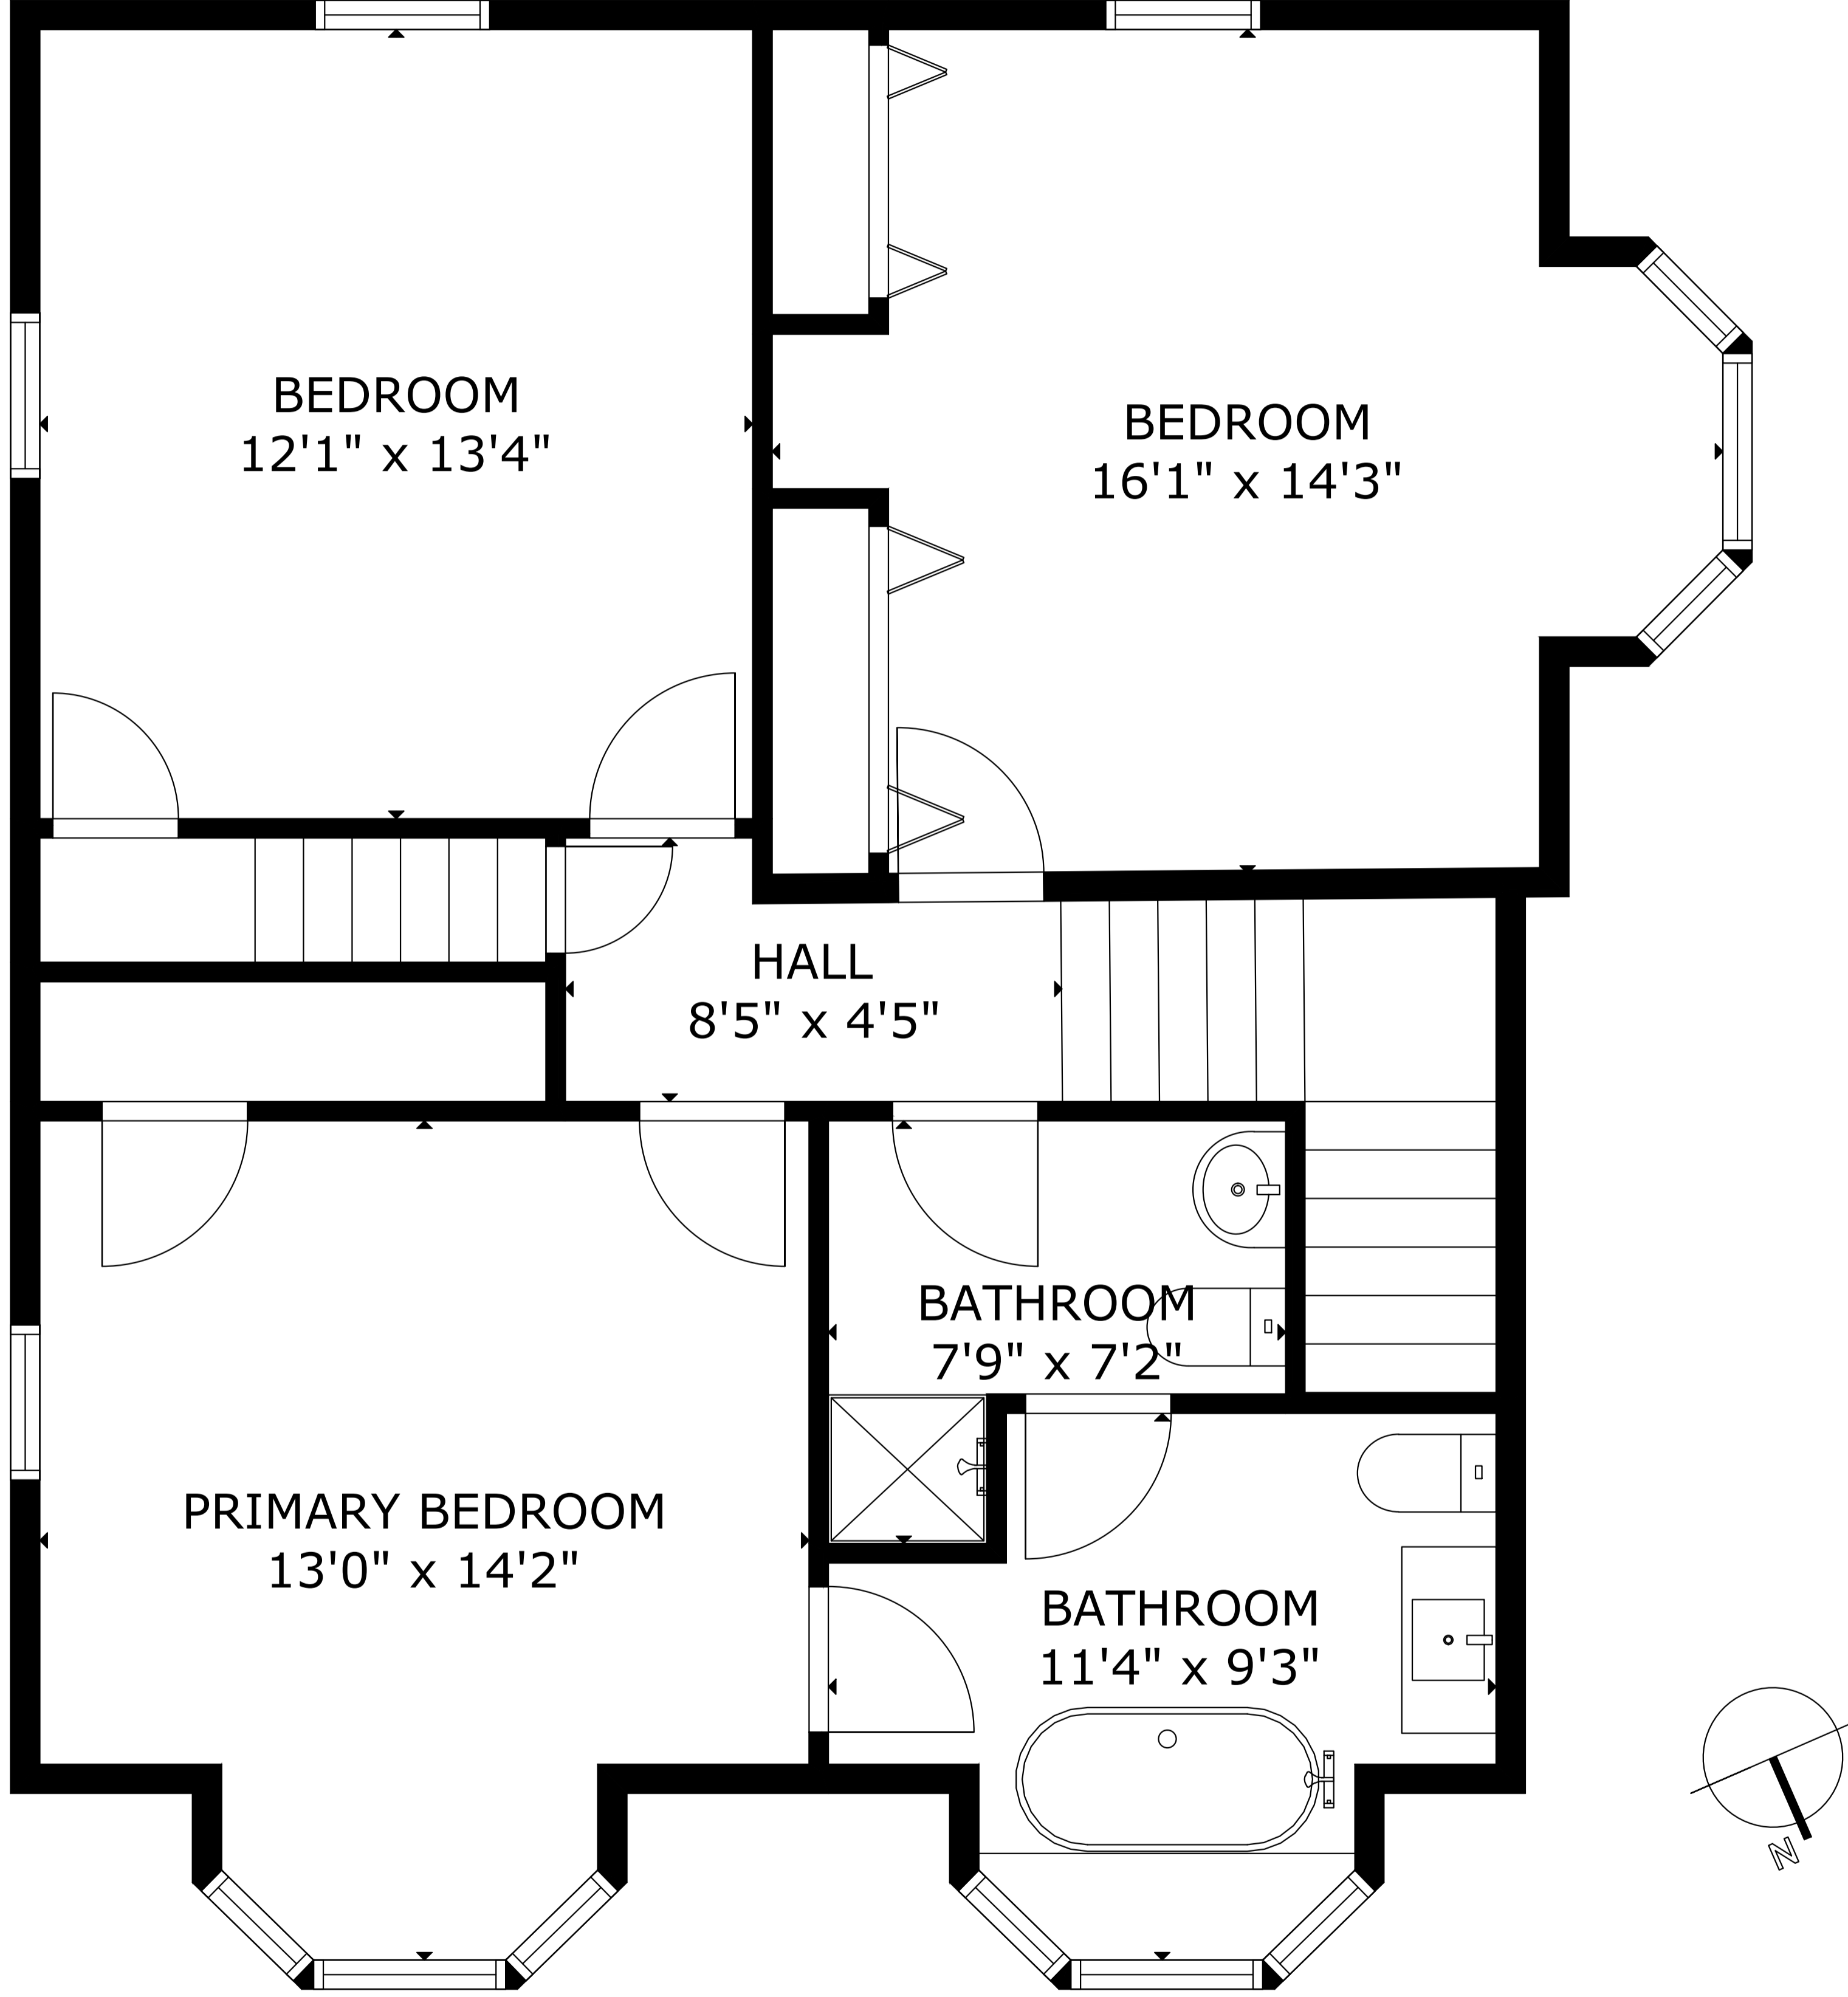

230 PELHAM ST, LUNENBURG NS B0J 2C0, CA

GROSS INTERNAL AREA

TOTAL: 2,644 sq.ft

BASEMENT: 707 sq.ft, FLOOR 1: 810 sq.ft

FLOOR 2: 787 sq.ft, FLOOR 3: 340 sq.ft

EXCLUDED AREAS: DECK: 233 sq.ft, PORCH: 121 sq.ft, GARDEN SHED: 153 sq.ft

SIZE AND DIMENSIONS ARE APPROXIMATE, ACTUAL MAY VARY

230 PELHAM ST, LUNENBURG NS B0J 2C0, CA

GROSS INTERNAL AREA
TOTAL: 2,644 sq.ft
BASEMENT: 707 sq.ft, FLOOR 1: 810 sq.ft
FLOOR 2: 787 sq.ft, FLOOR 3: 340 sq.ft
EXCLUDED AREAS: DECK: 233 sq.ft, PORCH: 121 sq.ft, GARDEN SHED: 153 sq.ft
SIZE AND DIMENSIONS ARE APPROXIMATE, ACTUAL MAY VARY

SIZE AND DIMENSIONS ARE APPROXIMATE, ACTUAL MAY VARY

230 PELHAM ST, LUNENBURG NS B0J 2C0, CA

GROSS INTERNAL AREA
TOTAL: 2,644 sq.ft

BASEMENT: 707 sq.ft, FLOOR 1: 810 sq.ft

FLOOR 2: 787 sq.ft, FLOOR 3: 340 sq.ft