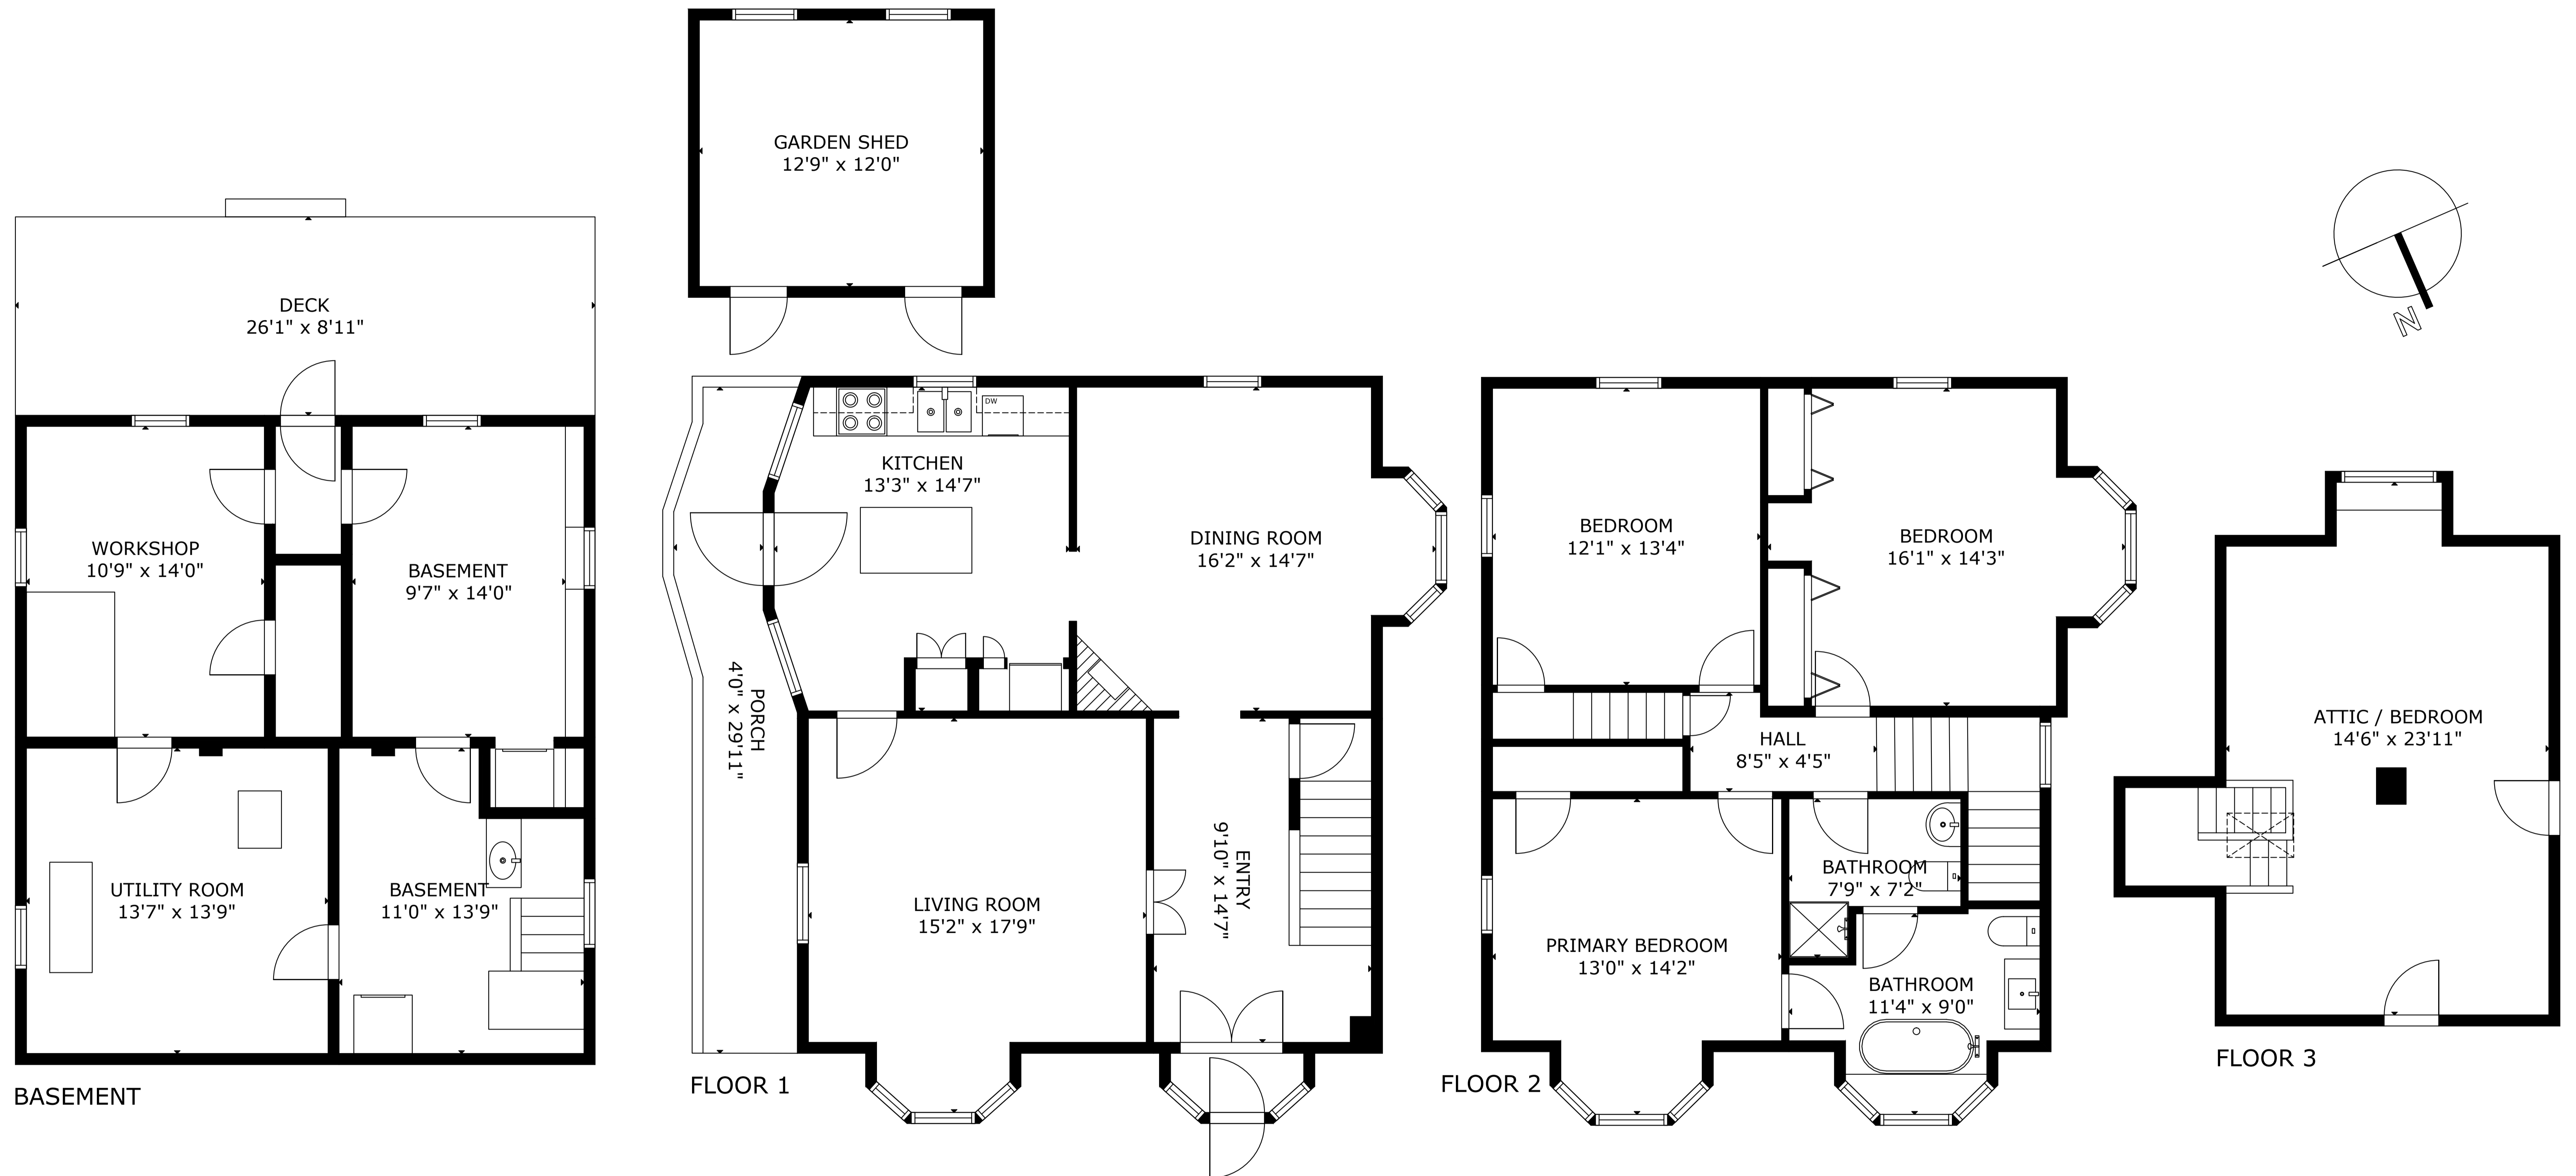

230 PELHAM ST, LUNENBURG NS B0J 2C0, CA

GROSS INTERNAL AREA

TOTAL: 2,644 sq.ft

BASEMENT: 707 sq.ft, FLOOR 1: 810 sq.ft

FLOOR 2: 787 sq.ft, FLOOR 3: 340 sq.ft

EXCLUDED AREAS: DECK: 233 sq.ft, PORCH: 121 sq.ft, GARDEN SHED: 153 sq.ft

SIZE AND DIMENSIONS ARE APPROXIMATE, ACTUAL MAY VARY

230 PELHAM ST, LUNENBURG NS B0J 2C0, CA

GROSS INTERNAL AREA
TOTAL: 2,644 sq.ft
BASEMENT: 707 sq.ft, FLOOR 1: 810 sq.ft
FLOOR 2: 787 sq.ft, FLOOR 3: 340 sq.ft
EXCLUDED AREAS: DECK: 233 sq.ft, PORCH: 121 sq.ft, GARDEN SHED: 153 sq.ft
SIZE AND DIMENSIONS ARE APPROXIMATE, ACTUAL MAY VARY

SIZE AND DIMENSIONS ARE APPROXIMATE, ACTUAL MAY VARY

230 PELHAM ST, LUNENBURG NS B0J 2C0, CA

GROSS INTERNAL AREA
TOTAL: 2,644 sq.ft

BASEMENT: 707 sq.ft, FLOOR 1: 810 sq.ft

FLOOR 2: 787 sq.ft, FLOOR 3: 340 sq.ft