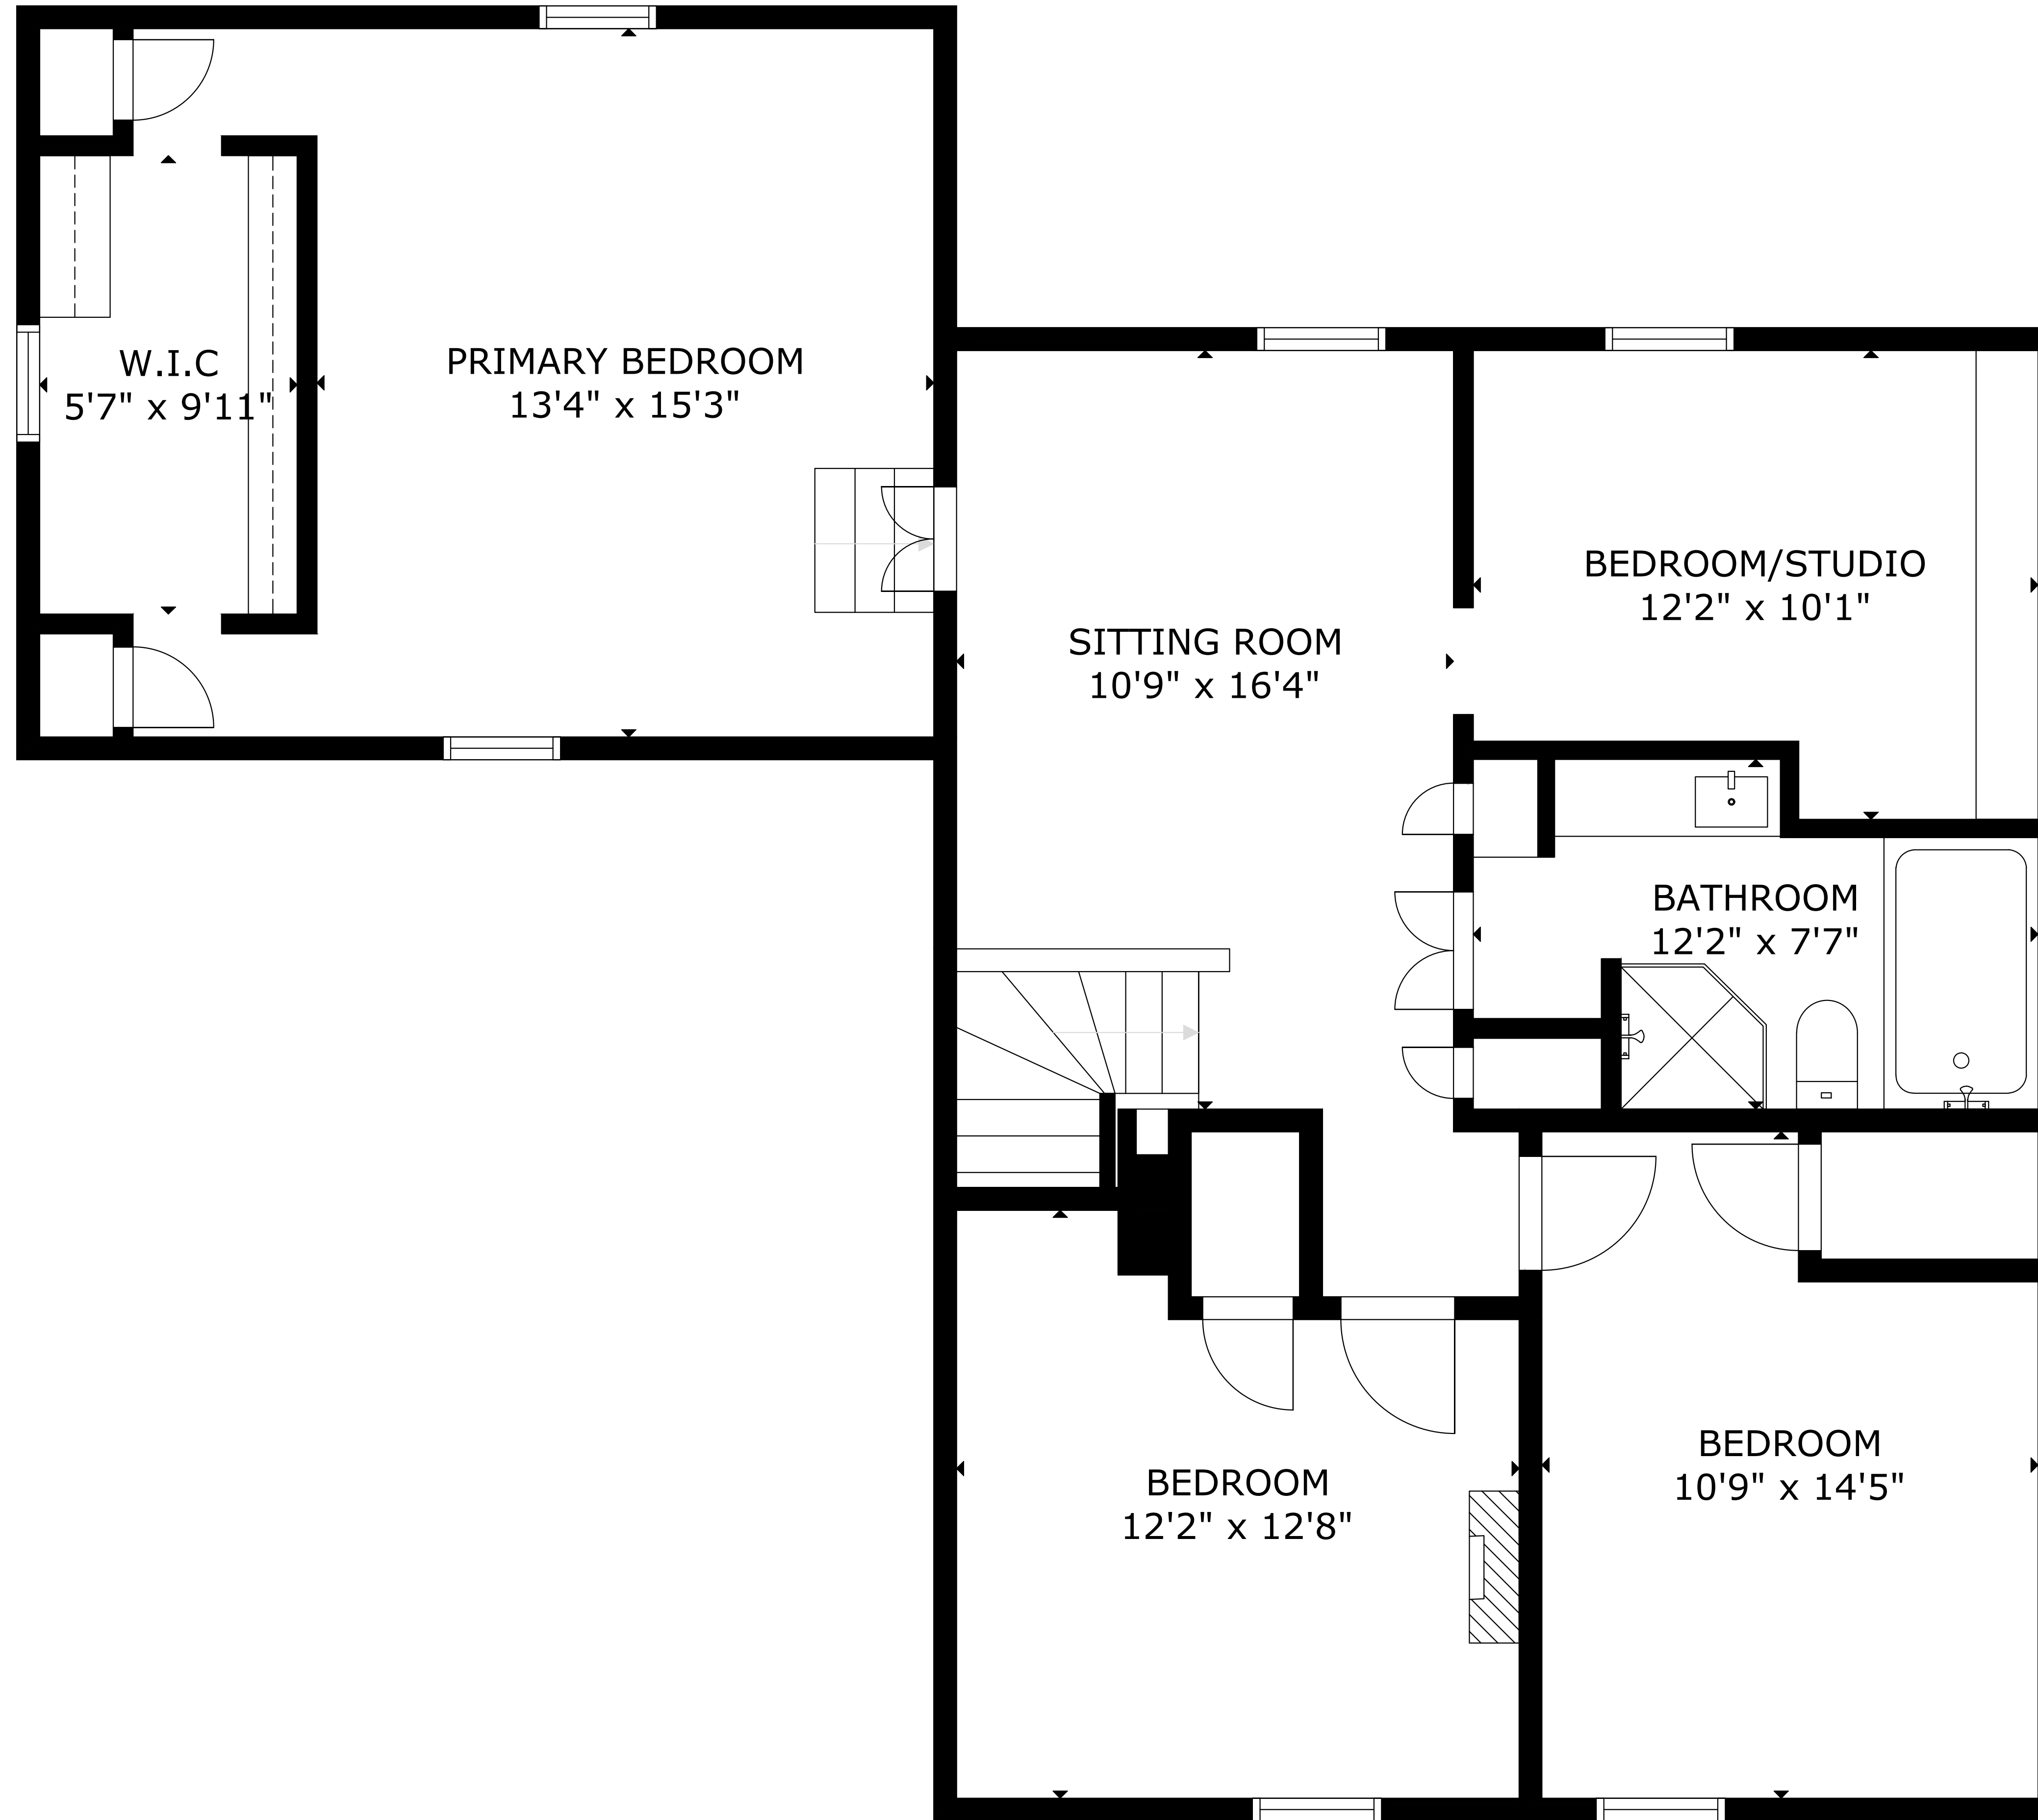

5574 Route 332, Lunenburg NS B4V 3L5, CA

GROSS INTERNAL AREA

TOTAL: 2,057 sq.ft

FLOOR 1: 1,028 sq.ft, FLOOR 2: 1,029 sq.ft

EXCLUDED AREA: DECK: 164 sq.ft

SIZE AND DIMENSIONS ARE APPROXIMATE, ACTUAL MAY VARY