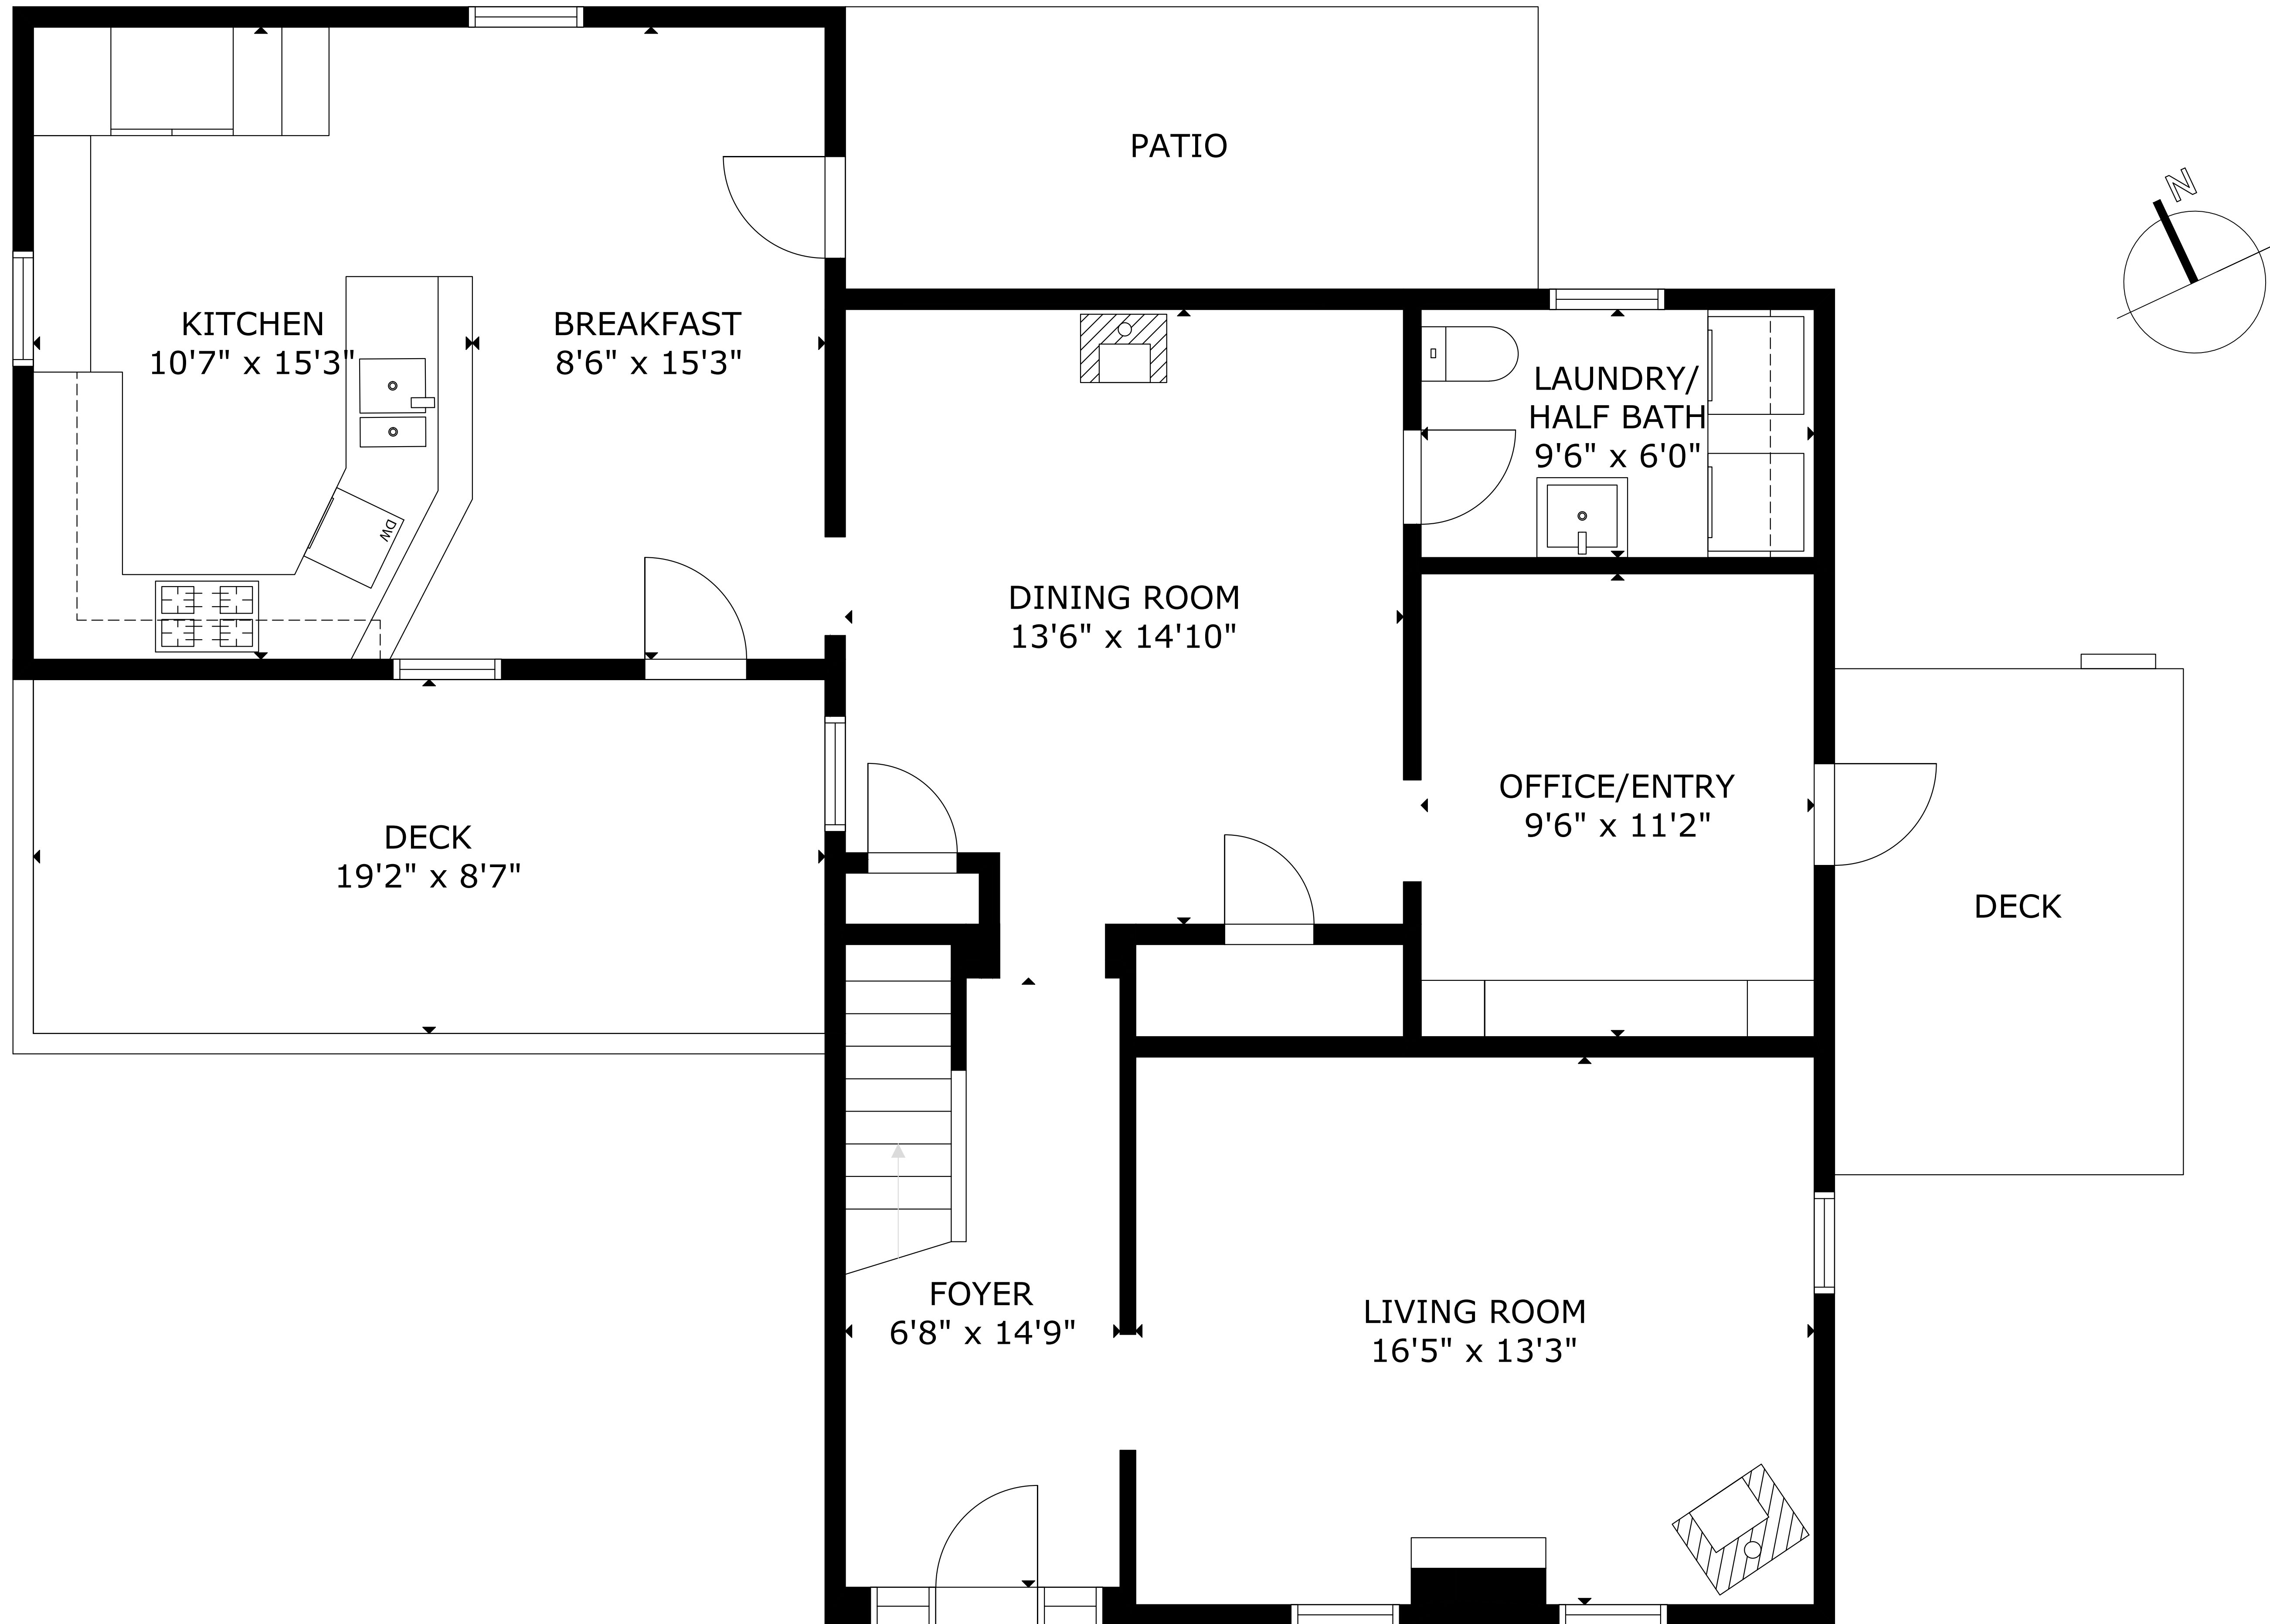

5574 Route 332, Lunenburg NS B4V 3L5, CA

GROSS INTERNAL AREA

TOTAL: 2,057 sq.ft

FLOOR 1: 1,028 sq.ft, FLOOR 2: 1,029 sq.ft

EXCLUDED AREA: DECK: 164 sq.ft

SIZE AND DIMENSIONS ARE APPROXIMATE, ACTUAL MAY VARY